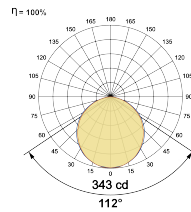

Light Distribution

LED Technology

Binning 3 Step MacAdam

LED Life Time @ L70/B10 >50000 hours

Colour Rendering (CRI) CRI90

Led Type SMD mid power

LED Fitted Samsung Mid power LED array 33V-36Vdc/350mA

Controls

Standard Switchable On/Off

Optional DDIM,BTTM,CASAMBI,Non Dimmable

Ordering Details

Code Example:	Name	Watt	CCT	CRI	Angle	Finish	Control
	Linea Magic 48V 90	12.6W	WW27K	CRI90	112°	SBL	On/Off

Select one from each column with highlighted values to create the ordering code

NAME	WATT	LUMEN	EFFICACY	CCT		CRI	ANGLE	FINISH		CONTROL	
Linea Magic 48V 90	12.6W	942	76	2700K	WW27K	CRI90	112°	Black	SBL	Non Dimmable On/Off	
		967	78	3000K	WW30K					Dali Dimmable DDIM	
		1017	82	4000K	NW40K					Bluetooth Dimmable BTTM	
		1042	84	5700K	CW57K					Casambi CBTM	
		2700K-5700K		TW							
Linea Magic 48V 90	12.6W			WW27K	CRI90	112°	SBL	On/Off