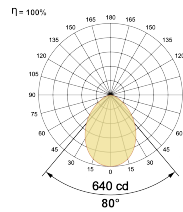

Light Distribution

LED Technology

Binning 3 Step MacAdam

LED Life Time @ L70/B10 >50000 hours

Colour Rendering (CRI) CRI80,CRI90

Led Type SMD mid power

LED Fitted Samsung Mid power LED array 20V-24Vdc/500mA

Controls

Standard Switchable On/Off

Optional PDIM,DDIM,CASAMBI,Non Dimmable