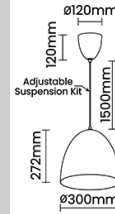

u4yA 30 | 15W

Product Reference

Environment Indoor

Installation Ceiling Suspended

Construction & Materials

Housing Spun Aluminium

Primary Lens -

Primary Reflector -

Secondary Reflector -

Body Finish White,Black,Custom

Diffuser Premium high-transmission opal, Microprismatic

Antiglare Baffle -

Thermal Management

Heat Sink Material Aluminium

Cooling Technique Passive Cooling

Optical System

Beam Direction General Diffuse

Tilt No

Swivel No

Electrical System

Driven with Constant Current Driver

Input Voltage/Hz 220V- 240V/50-60Hz

Control Gear Included

Mounting Integral

LED Power Watts 12.9W

System Power Watts 14.8W

Operating Voltage Vin 220-240 Vac

Power Factor p.f. > 0.95

Ordering Details

Code Example:	Name	Watt	CCT	CRI	Angle	Finish	Control
	u4yA 30	15W	WW27K	CRI80	80°	SWH	On/Off

Select one from each column with highlighted values to create the ordering code

NAME	WATT	LUMEN	EFFICACY	CCT	CRI	ANGLE	FINISH	CONTROL		
u4yA 30	15W	1051	71	2700K	WW27K	80°	White	SWH	Non Dimmable	On/Off
		1080	73	3000K	WW30K		Black	SBL	Phase Dimmable	PDIM
		1140	77	4000K	NW40K		Custom	CSM	Dali Dimmable	DDIM
		1184	80	5700K	CW57K		Casambi		Casambi	CBTM
u4yA 30	15W			WW27K	CRI80	80°	SWH	On/Off