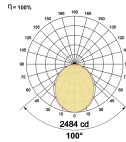

LED Power Watts 47.3W

System Power Watts 54.4W

Operating Voltage Vin 220-240 Vac

Power Factor p.f. > 0.95

Light Distribution

LED Technology

Binning 3 Step MacAdam

LED Life Time @ L70/B10 >50000 hours