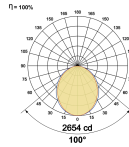

Light Distribution

LED Technology

Binning 3 Step MacAdam

LED Life Time @ L70/B10 >50000 hours

Colour Rendering (CRI) CRI80,CRI90

Led Type SMD mid power

LED Fitted Samsung Mid power LED array 32V-36Vdc/1500mA

Controls

Standard Switchable On/Off

Optional PDIM,DDIM,CASAMBI,Non Dimmable

Ordering Details

Code Example:	Name	Watt	CCT	CRI	Angle	Finish	Control
	Techzone OPD 180	60W	WW27K	CRI80	100°	SWH	On/off

Select one from each column with highlighted values to create the ordering code

NAME	WATT	LUMEN	EFFICACY	CCT	CRI	ANGLE	FINISH	CONTROL
Techzone OPD 180	60W	6149	103	2700K	WW27K	100°	White	Non Dimmable
		6328	106	3000K	WW30K		Black	Phase Dimmable
		6627	111	4000K	NW40K		Custom	Dali Dimmable
		6806	114	5700K	CW57K		Casambi	Casambi
				2700K-5700K	TW			
Techzone OPD 180	60W			WW27K	CRI80	100°	SWH	On/Off