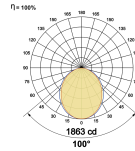

LED Power Watts 35.5W

System Power Watts 40.8W

Operating Voltage Vin 220-240 Vac

Power Factor p.f. > 0.95

Light Distribution

LED Technology

Binning 3 Step MacAdam

LED Life Time @ L70/B10 >50000 hours