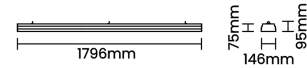

Techzone OPD 180 | 42W

Product Reference

Environment Indoor

Installation Ceiling Recess

Construction & Materials

Housing Extruded and Sheet Aluminium

Primary Lens -

Primary Reflector White Optics

Secondary Reflector -

Body Finish White,Black,Custom

Diffuser Premium high-transmission opal

Antiglare Baffle -

Thermal Management

Heat Sink Material Aluminium

Cooling Technique Passive Cooling

Optical System

Beam Direction General Diffuse

Tilt No

Swivel No

Electrical System

Driven with Constant Current Driver

Input Voltage/Hz 220V- 240V/50-60Hz

Control Gear Included

Mounting Integral

LED Power Watts 35.5W

System Power Watts 40.8W

Operating Voltage Vin 220-240 Vac

Power Factor p.f. > 0.95