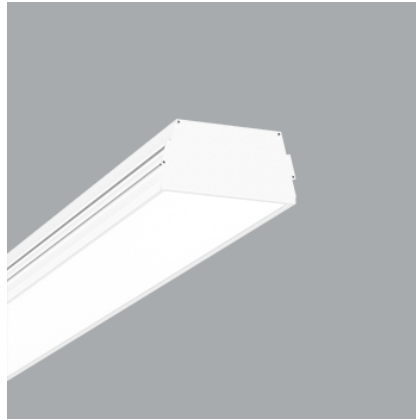

Techzone OPD 180 | 42W

Product Reference

Environment Indoor

Installation Ceiling Recess

Construction & Materials

Housing Extruded and Sheet Aluminium

Primary Lens -

Primary Reflector White Optics

Secondary Reflector -

Body Finish White,Black,Custom

Diffuser Premium high-transmission opal

Antiglare Baffle -

Thermal Management

Heat Sink Material Aluminium

Cooling Technique Passive Cooling

Optical System

Beam Direction General Diffuse

Tilt No

Swivel No

Electrical System

Driven with Constant Current Driver

Input Voltage/Hz 220V- 240V/50-60Hz

Control Gear Included

Mounting Integral

LED Power Watts 35.5W

System Power Watts 40.8W

Operating Voltage Vin 220-240 Vac

Power Factor p.f. > 0.95

Light Distribution

LED Technology

Binning 3 Step MacAdam

LED Life Time @ L70/B10 >50000 hours

Colour Rendering (CRI) CRI80,CRI90

Led Type SMD mid power

LED Fitted Samsung Mid power LED array 32V-36Vdc/1050mA

Controls

Standard Switchable On/Off

Optional PDIM,DDIM,CASAMBI,Non Dimmable

Ordering Details

Code Example:	Name	Watt	CCT	CRI	Angle	Finish	Control
	Techzone OPD 180	42W	WW27K	CRI80	100°	SWH	On/off

Select one from each column with highlighted values to create the ordering code

NAME	WATT	LUMEN	EFFICACY	CCT	CRI	ANGLE	FINISH	CONTROL
Techzone OPD 180	42W	4325	106	2700K	WW27K	100°	White	Non Dimmable On/Off Phase Dimmable PDIM Dali Dimmable DDIM Casambi CBTM
		4447	109	3000K	WW30K		Black	
		4651	114	4000K	NW40K		Custom	
		4774	117	5700K	CW57K			
				2700K-5700K	TW			
Techzone OPD 180	42W			WW27K	CRI80	100°	SWH	On/Off