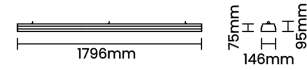

Techzone OPD 180 | 30W

Product Reference

Environment Indoor

Installation Ceiling Recess

Construction & Materials

Housing Extruded and Sheet Aluminium

Primary Lens -

Primary Reflector White Optics

Secondary Reflector -

Body Finish White,Black,Custom

Diffuser Premium high-transmission opal

Antiglare Baffle -

Thermal Management

Heat Sink Material Aluminium

Cooling Technique Passive Cooling

Optical System

Beam Direction General Diffuse

Tilt No

Swivel No

Electrical System

Driven with Constant Current Driver

Input Voltage/Hz 220V- 240V/50-60Hz

Control Gear Included

Mounting Integral

LED Power Watts 25.6W

System Power Watts 29.4W

Operating Voltage Vin 220-240 Vac

Power Factor p.f. > 0.95