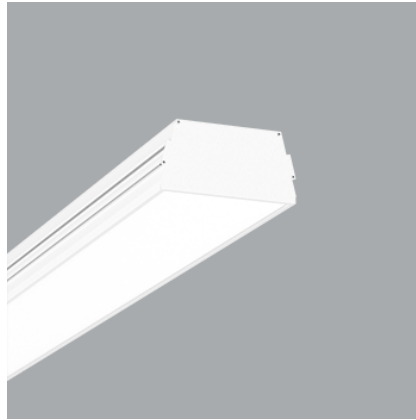

Techzone OPD 180 | 30W

Product Reference

Environment Indoor

Installation Ceiling Recess

Construction & Materials

Housing Extruded and Sheet Aluminium

Primary Lens -

Primary Reflector White Optics

Secondary Reflector -

Body Finish White,Black,Custom

Diffuser Premium high-transmission opal

Antiglare Baffle -

Thermal Management

Heat Sink Material Aluminium

Cooling Technique Passive Cooling

Optical System

Beam Direction General Diffuse

Tilt No

Swivel No

Electrical System

Driven with Constant Current Driver

Input Voltage/Hz 220V- 240V/50-60Hz

Control Gear Included

Mounting Integral

LED Power Watts 25.6W

System Power Watts 29.4W

Operating Voltage Vin 220-240 Vac

Power Factor p.f. > 0.95

Light Distribution

LED Technology

Binning 3 Step MacAdam

LED Life Time @ L70/B10 >50000 hours

Colour Rendering (CRI) CRI80,CRI90

Led Type SMD mid power

LED Fitted Samsung Mid power LED array 32V-36Vdc/750mA

Controls

Standard Switchable On/Off

Optional PDIM,DDIM,CASAMBI,Non Dimmable

Ordering Details

Code Example:	Name	Watt	CCT	CRI	Angle	Finish	Control
	Techzone OPD 180	30W	WW27K	CRI80	100°	SWH	On/off

Select one from each column with highlighted values to create the ordering code

NAME	WATT	LUMEN	EFFICACY	CCT	CRI	ANGLE	FINISH	CONTROL
Techzone OPD 180	30W	3175	108	2700K	WW27K	100°	White	Non Dimmable
		3263	111	3000K	WW30K		Black	Phase Dimmable
		3410	116	4000K	NW40K		Custom	Dali Dimmable
		3499	119	5700K	CW57K		Casambi	Casambi
				2700K-5700K	TW			
Techzone OPD 180	30W			WW27K	CRI80	100°	SWH	On/Off