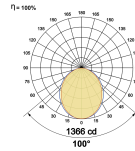

LED Power Watts 25.6W

System Power Watts 29.4W

Operating Voltage Vin 220-240 Vac

Power Factor p.f. > 0.95

Light Distribution

LED Technology

Binning 3 Step MacAdam

LED Life Time @ L70/B10 >50000 hours