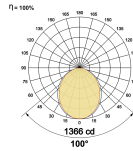

Light Distribution

LED Technology

Binning 3 Step MacAdam

LED Life Time @ L70/B10 >50000 hours

Colour Rendering (CRI) CRI80,CRI90

Led Type SMD mid power

LED Fitted Samsung Mid power LED array 32V-36Vdc/750mA

Controls

Standard Switchable On/Off

Optional PDIM,DDIM,CASAMBI,Non Dimmable

Ordering Details

Code Example:	Name	Watt	CCT	CRI	Angle	Finish	Control
	Techzone OPD 180	30W	WW27K	CRI80	100°	SWH	On/off

Select one from each column with highlighted values to create the ordering code

NAME	WATT	LUMEN	EFFICACY	CCT	CRI	ANGLE	FINISH	CONTROL
Techzone OPD 180	30W	3175	108	2700K	WW27K	100°	White	Non Dimmable
		3263	111	3000K	WW30K		Black	Phase Dimmable
		3410	116	4000K	NW40K		Custom	Dali Dimmable
		3499	119	5700K	CW57K		Casambi	Casambi
				2700K-5700K	TW			
Techzone OPD 180	30W			WW27K	CRI80	100°	SWH	On/Off