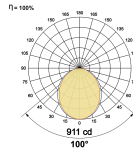

LED Power Watts 17.1W

System Power Watts 19.6W

Operating Voltage Vin 220-240 Vac

Power Factor p.f. > 0.95

Light Distribution

LED Technology

Binning 3 Step MacAdam

LED Life Time @ L70/B10 >50000 hours