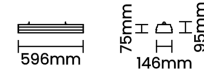

Techzone OPD 60 | 10W

Product Reference

Environment Indoor

Installation Ceiling Recess

Construction & Materials

Housing Extruded and Sheet Aluminium

Primary Lens -

Primary Reflector White Optics

Secondary Reflector -

Body Finish White,Black,Custom

Diffuser Premium high-transmission opal

Antiglare Baffle -

Thermal Management

Heat Sink Material Aluminium

Cooling Technique Passive Cooling

Optical System

Beam Direction General Diffuse

Tilt No

Swivel No