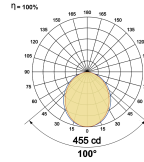

Light Distribution

Electrical System

Driven with Constant Current Driver

Input Voltage/Hz 220V- 240V/50-60Hz

Control Gear Included

Mounting Integral

LED Power Watts 8.5W

System Power Watts 9.8W

Operating Voltage Vin 220-240 Vac

Power Factor p.f. > 0.95

LED Technology

Binning 3 Step MacAdam

LED Life Time @ L70/B10 >50000 hours

Colour Rendering (CRI) CRI80,CRI90

Led Type SMD mid power

LED Fitted Samsung Mid power LED array 32V-36Vdc/250mA

Controls

Standard Switchable On/Off

Optional PDIM,DDIM,CASAMBI,Non Dimmable

Ordering Details

Code Example:	Name	Watt	CCT	CRI	Angle	Finish	Control
	Techzone OPD 60	10W	WW27K	CRI80	100°	SWH	On/Off

Select one from each column with highlighted values to create the ordering code

NAME	WATT	LUMEN	EFFICACY	CCT	CRI	ANGLE	FINISH	CONTROL				
Techzone OPD 60	10W	1058	108	2700K	WW27K	CRI80	100°	White	SWH	Non Dimmable	On/Off	
		1088	111	3000K	WW30K			CRI90	Black	SBL	Phase Dimmable	PDIM
		1137	116	4000K	NW40K				Custom	CSM	Dali Dimmable	DDIM
		1166	119	5700K	CW57K						Casambi	CBTM
				2700K-5700K	TW							
Techzone OPD 60	10W			WW27K	CRI80	100°	SWH	On/Off