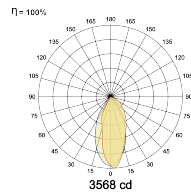

Light Distribution

LED Technology

Binning 3 Step MacAdam

LED Life Time @ L70/B10 >50000 hours

Colour Rendering (CRI) CRI80,CRI90

Led Type COB

LED Fitted CREE COB LED 36Vdc/700mA

Controls

Standard Switchable On/Off

Optional Non Dimmable