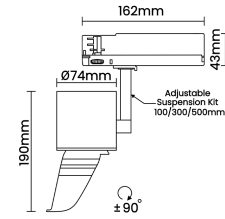

Artlight ITA | 30W

Product Reference

Environment Indoor

Installation Track Mounted

Construction & Materials

Housing Aluminium

Primary Lens PMMA

Primary Reflector PC metallised

Secondary Reflector -

Body Finish White,Black

Diffuser -

Antiglare Baffle -

Thermal Management

Heat Sink Material Die cast Aluminium

Cooling Technique Passive Cooling

Optical System

Beam Direction Adjustable

Tilt Yes

Swivel Yes

Electrical System

Driven with Constant Current Driver

Input Voltage/Hz 220V- 240V/50-60Hz

Control Gear Included

Mounting Integral

LED Power Watts 24.9W

System Power Watts 28.6W

Operating Voltage V_{in} 220-240 Vac

Power Factor p.f. > 0.95

Ordering Details

Code Example:	Name	Watt	CCT	CRI	Angle	Finish	Control
	Artlight ITA	30W	WW27K	CRI80		SWH	On/Off

Select one from each column with highlighted values to create the ordering code

NAME	WATT	LUMEN	EFFICACY	CCT		CRI	ANGLE	FINISH		CONTROL	
Artlight ITA	30W	2774	97	2700K	WW27K	CRI80		White	SWH	Non Dimmable	On/Off
		2974	104	3000K	WW30K	CRI90		Black	SBL		
		3175	111	4000K	NW40K						
		3232	113	5700K	CW57K						
Artlight ITA	30W			WW27K		CRI80		SWH		On/Off