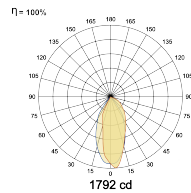

Light Distribution

LED Technology

Binning 3 Step MacAdam

LED Life Time @ L70/B10 >50000 hours

Colour Rendering (CRI) CRI80,CRI90

Led Type COB

LED Fitted CREE COB LED 36Vdc/350mA

Controls

Standard Switchable On/Off

Optional Non Dimmable