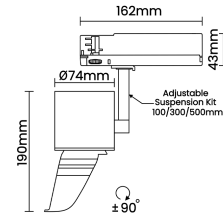

Artlight ITA | 15W

Product Reference

Environment Indoor

Installation Track Mounted

Construction & Materials

Housing Aluminium

Primary Lens PMMA

Primary Reflector PC metallised

Secondary Reflector -

Body Finish White,Black

Diffuser -

Antiglare Baffle -

Thermal Management

Heat Sink Material Die cast Aluminium

Cooling Technique Passive Cooling

Optical System

Beam Direction Adjustable

Tilt Yes

Swivel Yes

Electrical System

Driven with Constant Current Driver

Input Voltage/Hz 220V- 240V/50-60Hz

Control Gear Included

Mounting Integral

LED Power Watts 12.5W

System Power Watts 14.4W

Operating Voltage Vin 220-240 Vac

Power Factor p.f. > 0.95

Ordering Details

Code Example:	Name	Watt	CCT	CRI	Angle	Finish	Control
	Artlight ITA	15W	WW27K	CRI80		SWH	On/Off

Select one from each column with highlighted values to create the ordering code

NAME	WATT	LUMEN	EFFICACY	CCT		CRI	ANGLE	FINISH		CONTROL	
Artlight ITA	15W	1440	100	2700K	WW27K	CRI80		White	SWH	Non Dimmable	On/Off
		1483	103	3000K	WW30K	CRI90		Black	SBL		
		1584	110	4000K	NW40K						
		1613	112	5700K	CW57K						
Artlight ITA	15W			WW27K		CRI80		SWH		On/Off	

LED Technology

Binning 3 Step MacAdam

LED Life Time @ L70/B10 >50000 hours

Colour Rendering (CRI) CRI80,CRI90

Led Type COB

LED Fitted CREE COB LED 36Vdc/350mA

Controls

Standard Switchable On/Off

Optional Non Dimmable