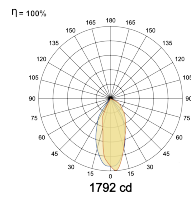

Artlight ITA | 15W

Product Reference

Environment Indoor

Installation Track Mounted

Construction & Materials

Housing Aluminium

Primary Lens PMMA

Primary Reflector PC metallised

Secondary Reflector -

Body Finish White,Black

Diffuser -

Antiglare Baffle -

Thermal Management

Heat Sink Material Die cast Aluminium

Cooling Technique Passive Cooling

Optical System

Beam Direction Adjustable

Tilt Yes

Swivel Yes

Electrical System

Driven with Constant Current Driver

Input Voltage/Hz 220V- 240V/50-60Hz

Control Gear Included

Mounting Integral

LED Power Watts 12.5W

System Power Watts 14.4W

Operating Voltage Vin 220-240 Vac

Power Factor p.f. > 0.95

Ordering Details

Code Example:	Name	Watt	CCT	CRI	Angle	Finish	Control
	Artlight ITA	15W	WW27K	CRI80		SWH	On/Off

Select one from each column with highlighted values to create the ordering code

NAME	WATT	LUMEN	EFFICACY	CCT		CRI	ANGLE	FINISH		CONTROL	
Artlight ITA	15W	1440	100	2700K	WW27K	CRI80		White	SWH	Non Dimmable	On/Off
		1483	103	3000K	WW30K	CRI90		Black	SBL		
		1584	110	4000K	NW40K						
		1613	112	5700K	CW57K						
Artlight ITA	15W			WW27K		CRI80		SWH		On/Off	

LED Technology

Binning 3 Step MacAdam

LED Life Time @ L70/B10 >50000 hours

Colour Rendering (CRI) CRI80,CRI90

Led Type COB

LED Fitted CREE COB LED 36Vdc/350mA

Controls

Standard Switchable On/Off

Optional Non Dimmable