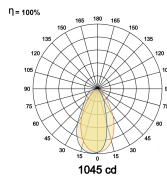

Beam Direction Fixed Asymmetric

Tilt No

Swivel No

Electrical System

Driven with Constant Current Driver

Input Voltage/Hz 220V- 240V/50-60Hz

Control Gear Included

Mounting Remote

LED Power Watts 19.4W

System Power Watts 24.2W

Operating Voltage Vin 220-240 Vac

Power Factor p.f. > 0.95

LED Technology

Binning 3 Step MacAdam

LED Life Time @ L70/B10 >50000 hours

Colour Rendering (CRI) CRI80,CRI90