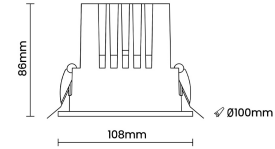

Lensed Wallwasher | 24W

Product Reference

Environment Indoor

Installation Ceiling Recess

Construction & Materials

Housing Die Cast Aluminium

Primary Lens PMMA

Primary Reflector -

Secondary Reflector Anodised

Body Finish White,Black

Diffuser -

Antiglare Baffle -

Thermal Management

Heat Sink Material Die cast Aluminium

Cooling Technique Passive Cooling

Optical System

Beam Direction Fixed Asymmetric

Tilt No

Swivel No

Electrical System

Driven with Constant Current Driver

Input Voltage/Hz 220V- 240V/50-60Hz

Control Gear Included

Mounting Remote

LED Power Watts 19.4W

System Power Watts 24.2W

Operating Voltage Vin 220-240 Vac

Power Factor p.f. > 0.95

LED Technology

Binning 3 Step MacAdam

LED Life Time @ L70/B10 >50000 hours

Colour Rendering (CRI) CRI80,CRI90

Led Type COB

LED Fitted CREE COB LED 36Vdc/600mA

Controls

Standard Switchable On/Off

Optional PDIM,DDIM,BTTM,CASAMBI,Non Dimmable

Ordering Details

Code Example:	Name	Watt	CCT	CRI	Angle	Finish	Control
	Lensed Wallwasher	24W	WW27K	CRI80		SWH	On/Off

Select one from each column with highlighted values to create the ordering code

NAME	WATT	LUMEN	EFFICACY	CCT	CRI	ANGLE	FINISH	CONTROL	
Lensed Wallwasher	24W	1113	46	2700K	WW27K	CRI80	White	Non Dimmable	
		1186	49	3000K	WW30K	CRI90	SWH	On/Off	
		1234	51	4000K	NW40K		Black	SBL	
		1283	53	5700K	CW57K			Phase Dimmable	
					Warm to Dim	W2D			Dali Dimmable
Lensed Wallwasher	24W							Dali Dimmable	
								Bluetooth Dimmable	
								DDIM	
							Casambi		
								BTTM	
								CBTM	
Lensed Wallwasher	24W			WW27K	CRI80		SWH	On/Off