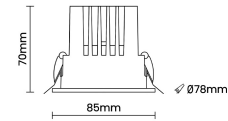

Lensed Wallwasher | 15W

Product Reference

Environment Indoor

Installation Ceiling Recess

Construction & Materials

Housing Die Cast Aluminium

Primary Lens PMMA

Primary Reflector -

Secondary Reflector Anodised

Body Finish White,Black

Diffuser -

Antiglare Baffle -

Thermal Management

Heat Sink Material Die cast Aluminium

Cooling Technique Passive Cooling

Optical System

Beam Direction Fixed Asymmetric

Tilt No

Swivel No

Electrical System

Driven with Constant Current Driver

Input Voltage/Hz 220V- 240V/50-60Hz

Control Gear Included

Mounting Remote

LED Power Watts 11.3W

System Power Watts 14.1W

Operating Voltage Vin 220-240 Vac

Power Factor p.f. > 0.95

Ordering Details

Code Example:	Name	Watt	CCT	CRI	Angle	Finish	Control
	Lensed Wallwasher	15W	WW27K	CRI80		SWH	On/Off

Select one from each column with highlighted values to create the ordering code

NAME	WATT	LUMEN	EFFICACY	CCT		CRI	ANGLE	FINISH		CONTROL		
Lensed Wallwasher	15W	649	46	2700K	WW27K	CRI80		White	SWH	Non Dimmable	On/Off	
		691	49	3000K	WW30K	CRI90		Black	SBL	Phase Dimmable	PDIM	
		719	51	4000K	NW40K					Dali Dimmable	DDIM	
		747	53	5700K	CW57K					Bluetooth Dimmable	BTTM	
						Warm to Dim	W2D				Casambi	CBTM
Lensed Wallwasher	15W			WW27K		CRI80		SWH		On/Off