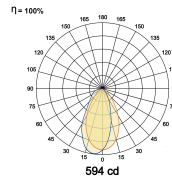

Light Distribution

LED Technology

Binning 3 Step MacAdam

LED Life Time @ L70/B10 >50000 hours

Colour Rendering (CRI) CRI80,CRI90

Led Type COB

LED Fitted CREE COB LED 36Vdc/350mA

Controls

Standard Switchable On/Off

Optional PDIM,DDIM,BTTM,CASAMBI,Non Dimmable