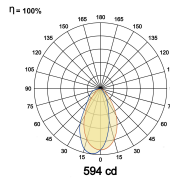

Light Distribution

LED Technology

Binning 3 Step MacAdam

LED Life Time @ L70/B10 >50000 hours

Colour Rendering (CRI) CRI80,CRI90

Led Type COB

LED Fitted CREE COB LED 36Vdc/350mA

Controls

Standard Switchable On/Off

Optional PDIM,DDIM,BTTM,CASAMBI,Non Dimmable

Ordering Details

Code Example:	Name	Watt	CCT	CRI	Angle	Finish	Control
	Lensed Wallwasher	15W	WW27K	CRI80		SWH	On/Off

Select one from each column with highlighted values to create the ordering code

NAME	WATT	LUMEN	EFFICACY	CCT	CRI	ANGLE	FINISH	CONTROL	
Lensed Wallwasher	15W	649	46	2700K	WW27K	CRI80	White	Non Dimmable	
		691	49	3000K	WW30K	CRI90	Black	Phase Dimmable	
		719	51	4000K	NW40K			Dali Dimmable	
		747	53	5700K	CW57K			Bluetooth Dimmable	
					Warm to Dim	W2D			Casambi
Lensed Wallwasher	15W			WW27K	CRI80		SWH	On/Off