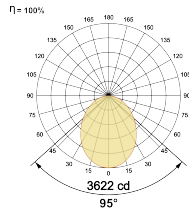

Circulo R 120 | 78W

Product Reference

Environment Indoor

Installation Ceiling Recess

Construction & Materials

Housing Extruded and Sheet Aluminium

Primary Lens -

Primary Reflector White Optics

Secondary Reflector -

Body Finish White,Black,Custom

Diffuser Opal PC, Microprismatic

Antiglare Baffle -

Thermal Management

Heat Sink Material Aluminium

Cooling Technique Passive Cooling

Optical System

Beam Direction General Diffuse

Tilt No

Swivel No

Electrical System

Driven with Constant Current Driver

Input Voltage/Hz 220V- 240V/50-60Hz

Control Gear Included

Mounting Integral

LED Power Watts 67.2W

System Power Watts 78.1W

Operating Voltage Vin 220-240 Vac

Power Factor p.f. > 0.95

LED Technology

Binning 3 Step MacAdam

LED Life Time @ L70/B10 >50000 hours

Colour Rendering (CRI) CRI80,CRI90

Led Type SMD mid power

LED Fitted Samsung Mid power LED array 43V-48Vdc/1550mA

Controls

Standard Switchable On/Off

Optional DDIM,CASAMBI,Non Dimmable

Ordering Details

Code Example:	Name	Watt	CCT	CRI	Angle	Finish	Control
	Circulo R 120	78W		CRI80	96°	SWH	On/Off

Select one from each column with highlighted values to create the ordering code

NAME	WATT	LUMEN	EFFICACY	CCT	CRI	ANGLE	FINISH	CONTROL		
Circulo R 120	78W	8513	109		CRI80	96°	White	SWH	Non Dimmable	On/Off
		8669	111				Black	SBL	Dali Dimmable	DDIM
		8903	114		Custom		CSM	Casambi	CBTM	
		9060	116							
Circulo R 120	78W				CRI80	96°	SWH	On/Off