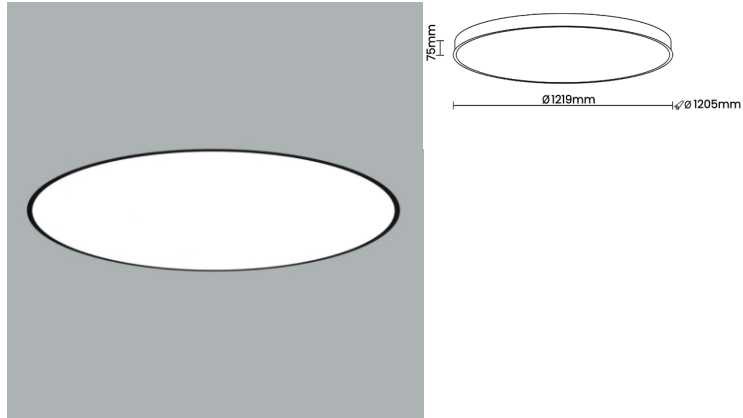

Circulo R 120 | 78W

Product Reference

Environment Indoor

Installation Ceiling Recess

Construction & Materials

Housing Extruded and Sheet Aluminium

Primary Lens -

Primary Reflector White Optics

Secondary Reflector -

Body Finish White,Black,Custom

Diffuser Opal PC, Microprismatic

Antiglare Baffle -

Thermal Management

Heat Sink Material Aluminium

Cooling Technique Passive Cooling

Optical System

Beam Direction General Diffuse

Tilt No

Swivel No

Electrical System

Driven with Constant Current Driver

Input Voltage/Hz 220V- 240V/50-60Hz

Control Gear Included

Mounting Integral

LED Power Watts 67.2W

System Power Watts 78.1W

Operating Voltage Vin 220-240 Vac

Power Factor p.f. > 0.95

Light Distribution

LED Technology

Binning 3 Step MacAdam

LED Life Time @ L70/B10 >50000 hours

Colour Rendering (CRI) CRI80,CRI90

Led Type SMD mid power

LED Fitted Samsung Mid power LED array 43V-48Vdc/1550mA

Controls

Standard Switchable On/Off

Optional DDIM,CASAMBI,Non Dimmable

Ordering Details

Code Example:	Name	Watt	CCT	CRI	Angle	Finish	Control
	Circulo R 120	78W		CRI80	96°	SWH	On/Off

Select one from each column with highlighted values to create the ordering code

NAME	WATT	LUMEN	EFFICACY	CCT	CRI	ANGLE	FINISH	CONTROL
Circulo R 120	78W	8513	109		CRI80	96°	White SWH	Non Dimmable On/Off
		8669	111		CRI90		Black SBL	Dali Dimmable DDIM
		8903	114				Custom CSM	Casambi CBTM
		9060	116					
Circulo R 120	78W				CRI80	96°	SWH	On/Off