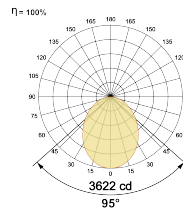

LED Power Watts 67.2W

System Power Watts 78.1W

Operating Voltage Vin 220-240 Vac

Power Factor p.f. > 0.95

Light Distribution

LED Technology

Binning 3 Step MacAdam

LED Life Time @ L70/B10 >50000 hours