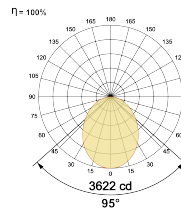

LED Power Watts 67.2W

System Power Watts 78.1W

Operating Voltage Vin 220-240 Vac

Power Factor p.f. > 0.95

Light Distribution

LED Technology

Binning 3 Step MacAdam

LED Life Time @ L70/B10 >50000 hours