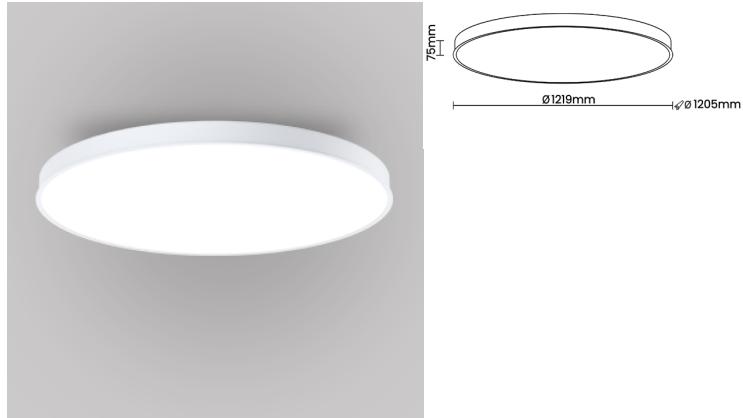

Circulo R 120 | 78W

Product Reference

Environment Indoor

Installation Ceiling Recess

Construction & Materials

Housing Extruded and Sheet Aluminium

Primary Lens -

Primary Reflector White Optics

Secondary Reflector -

Body Finish White,Black,Custom

Diffuser Opal PC, Microprismatic

Antiglare Baffle -

Thermal Management

Heat Sink Material Aluminium

Cooling Technique Passive Cooling

Optical System

Beam Direction General Diffuse

Tilt No

Swivel No

Electrical System

Driven with Constant Current Driver

Input Voltage/Hz 220V- 240V/50-60Hz

Control Gear Included

Mounting Integral

LED Power Watts 67.2W

System Power Watts 78.1W

Operating Voltage Vin 220-240 Vac

Power Factor p.f. > 0.95

LED Technology

Binning 3 Step MacAdam

LED Life Time @ L70/B10 >50000 hours

Colour Rendering (CRI) CRI80,CRI90

Led Type SMD mid power

LED Fitted Samsung Mid power LED array 43V-48Vdc/1550mA

Controls

Standard Switchable On/Off

Optional DDIM,CASAMBI,Non Dimmable

Ordering Details

Code Example:	Name	Watt	CCT	CRI	Angle	Finish	Control
	Circulo R 120	78W		CRI80	96°	SWH	On/Off

Select one from each column with highlighted values to create the ordering code

NAME	WATT	LUMEN	EFFICACY	CCT	CRI	ANGLE	FINISH	CONTROL		
Circulo R 120	78W	8513	109		CRI80	96°	White	SWH	Non Dimmable	On/Off
		8669	111				Black	SBL	Dali Dimmable	DDIM
		8903	114		Custom		CSM	Casambi	CBTM	
		9060	116							
Circulo R 120	78W				CRI80	96°	SWH	On/Off