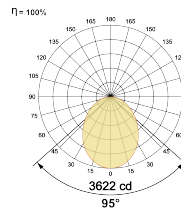

Light Distribution

LED Technology

Binning 3 Step MacAdam

LED Life Time @ L70/B10 >50000 hours

Colour Rendering (CRI) CRI80,CRI90

Led Type SMD mid power

LED Fitted Samsung Mid power LED array 43V-48Vdc/1550mA

Controls

Standard Switchable On/Off

Optional DDIM,CASAMBI,Non Dimmable

Ordering Details

Code Example:	Name	Watt	CCT	CRI	Angle	Finish	Control
	Circulo R 120	78W		CRI80	96°	SWH	On/Off

Select one from each column with highlighted values to create the ordering code

NAME	WATT	LUMEN	EFFICACY	CCT	CRI	ANGLE	FINISH	CONTROL			
Circulo R 120	78W	8513	109		CRI80	96°	White	SWH	Non Dimmable	On/Off	
		8669	111				CRI90	Black	SBL	Dali Dimmable	DDIM
		8903	114					Custom	CSM	Casambi	CBTM
		9060	116								
Circulo R 120	78W				CRI80	96°	SWH	On/Off