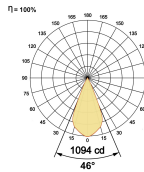

Spot on Framer SR 85

Wide Beam | 24W

Product Reference

Environment Indoor

Installation Semi Recess

Construction & Materials

Housing Aluminium

Primary Lens PMMA

Primary Reflector -

Secondary Reflector -

Body Finish White,Black

Diffuser -

Antiglare Baffle -

Thermal Management

Heat Sink Material Aluminium

Cooling Technique Passive Cooling

Optical System

Beam Direction Adjustable

Tilt Yes

Swivel Yes

Electrical System

Driven with Constant Current Driver

Input Voltage/Hz 220V- 240V/50-60Hz

Control Gear Included

Mounting Remote

LED Power Watts 19.6W

System Power Watts 22.5W

Operating Voltage Vin 220-240 Vac

Power Factor p.f. > 0.95

Ordering Details

Code Example:	Name	Watt	CCT	CRI	Angle	Finish	Control
	Spot on Framer SR 85 Wide Beam	24W	WW27K	CRI80	46°-56°	SWH	On/Off

Select one from each column with highlighted values to create the ordering code

NAME	WATT	LUMEN	EFFICACY	CCT	CRI	ANGLE	FINISH	CONTROL
Spot on Framer SR 85 Wide Beam	24W	540	24	2700K WW27K	CRI80	46°-56°	White SWH	Non Dimmable On/Off
		563	25	3000K WW30K	CRI90		Black SBL	Phase Dimmable PDIM
		608	27	4000K NW40K				Dali Dimmable DDIM
		630	28	5700K CW57K				
Spot on Framer SR 85 Wide Beam	24W			WW27K	CRI80	46°-56°	SWH	On/Off

LED Technology

Binning 3 Step MacAdam

LED Life Time @ L70/B10 >50000 hours

Colour Rendering (CRI) CRI80,CRI90

Led Type COB

LED Fitted Cree COB LED 36Vdc/600mA

Controls

Standard Switchable On/Off

Optional PDIM,DDIM,Non Dimmable