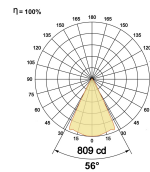

Spot on Framer SR 85

Wide Beam | 24W

Product Reference

Environment Indoor

Installation Semi Recess

Construction & Materials

Housing Aluminium

Primary Lens PMMA

Primary Reflector -

Secondary Reflector -

Body Finish White,Black

Diffuser -

Antiglare Baffle -

Thermal Management

Heat Sink Material Aluminium

Cooling Technique Passive Cooling

Optical System

Beam Direction Adjustable

Tilt Yes

Swivel Yes

Electrical System

Driven with Constant Current Driver

Input Voltage/Hz 220V- 240V/50-60Hz

Control Gear Included

Mounting Remote

LED Power Watts 19.6W

System Power Watts 22.5W

Operating Voltage Vin 220-240 Vac

Power Factor p.f. > 0.95

Ordering Details

Code Example:	Name	Watt	CCT	CRI	Angle	Finish	Control
	Spot on Framer SR 85 Wide Beam	24W	WW27K	CRI80	46°-56°	SWH	On/Off

Select one from each column with highlighted values to create the ordering code

NAME	WATT	LUMEN	EFFICACY	CCT	CRI	ANGLE	FINISH	CONTROL
Spot on Framer SR 85 Wide Beam	24W	540	24	2700K WW27K	CRI80	46°-56°	White SWH	Non Dimmable On/Off
		563	25	3000K WW30K	CRI90		Black SBL	Phase Dimmable PDIM
		608	27	4000K NW40K				Dali Dimmable DDIM
		630	28	5700K CW57K				
Spot on Framer SR 85 Wide Beam	24W			WW27K	CRI80	46°-56°	SWH	On/Off

LED Technology

Binning 3 Step MacAdam

LED Life Time @ L70/B10 >50000 hours

Colour Rendering (CRI) CRI80,CRI90

Led Type COB

LED Fitted Cree COB LED 36Vdc/600mA

Controls

Standard Switchable On/Off

Optional PDIM,DDIM,Non Dimmable