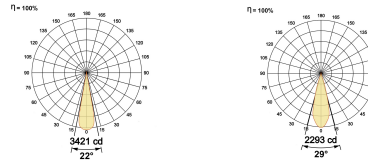

Light Distribution

LED Technology

Binning 3 Step MacAdam

LED Life Time @ L80/B10 >50000 hours

Colour Rendering (CRI) CRI80,CRI90

Led Type COB

LED Fitted Cree COB LED 36Vdc/450mA

Controls

Standard Switchable On/Off

Optional PDIM,DDIM,Non Dimmable

Ordering Details

Code Example:	Name	Watt	CCT	CRI	Angle	Finish	Control
	Spot on Framer SR 55	18W	WW27K	CRI80	22°-29°	SBL	On/Off

Select one from each column with highlighted values to create the ordering code

NAME	WATT	LUMEN	EFFICACY	CCT	CRI	ANGLE	FINISH	CONTROL	
Spot on Framer SR 55	18W	468	26	2700K	WW27K	CRI80	Black	Non Dimmable	On/Off
		486	27	3000K	WW30K			Phase Dimmable	PDIM
		522	29	4000K	NW40K			Dali Dimmable	DDIM
		540	30	5700K	CW57K				
Spot on Framer SR 55	18W			WW27K	CRI80	22°-29°	SBL	On/Off