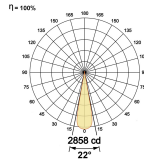

Light Distribution

LED Technology

Binning 3 Step MacAdam

LED Life Time @ L70/B10 >50000 hours

Colour Rendering (CRI) CRI80,CRI90

Led Type COB

LED Fitted Cree COB LED 36Vdc/350mA

Controls

Standard Switchable On/Off

Optional PDIM,DDIM,Non Dimmable

Ordering Details

Code Example:	Name	Watt	CCT	CRI	Angle	Finish	Control
	Spot on Framer SR 55	14W	WW27K	CRI80	22°-29°	SBL	On/Off

Select one from each column with highlighted values to create the ordering code

NAME	WATT	LUMEN	EFFICACY	CCT	CRI	ANGLE	FINISH	CONTROL	
Spot on Framer SR 55	14W	392	28	2700K	WW27K	22°-29°	Black SBL	Non Dimmable	On/Off
		406	29	3000K	WW30K			Phase Dimmable	PDIM
		434	31	4000K	NW40K			Dali Dimmable	DDIM
		448	32	5700K	CW57K				
Spot on Framer SR 55	14W			WW27K	CRI80	22°-29°	SBL	On/Off