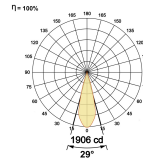

Light Distribution

LED Technology

Binning 3 Step MacAdam

LED Life Time @ L70/B10 >50000 hours

Colour Rendering (CRI) CRI80,CRI90

Led Type COB

LED Fitted Cree COB LED 36Vdc/350mA

Controls

Standard Switchable On/Off

Optional PDIM,DDIM,Non Dimmable

Ordering Details

Code Example:	Name	Watt	CCT	CRI	Angle	Finish	Control
	Spot on Framer SR 55	14W	WW27K	CRI80	22°-29°	SBL	On/Off

Select one from each column with highlighted values to create the ordering code

NAME	WATT	LUMEN	EFFICACY	CCT	CRI	ANGLE	FINISH	CONTROL	
Spot on Framer SR 55	14W	392	28	2700K	WW27K	22°-29°	Black SBL	Non Dimmable	On/Off
		406	29	3000K	WW30K			Phase Dimmable	PDIM
		434	31	4000K	NW40K			Dali Dimmable	DDIM
		448	32	5700K	CW57K				
Spot on Framer SR 55	14W			WW27K	CRI80	22°-29°	SBL	On/Off