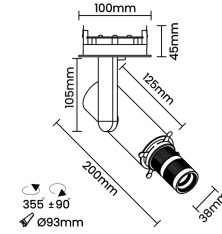

Spot on Framer SR 55 | 14W

Product Reference

Environment Indoor

Installation Semi Recess

Construction & Materials

Housing Aluminium

Primary Lens PMMA

Primary Reflector -

Secondary Reflector -

Body Finish Black

Diffuser -

Antiglare Baffle -

Thermal Management

Heat Sink Material Aluminium

Cooling Technique Passive Cooling

Optical System

Beam Direction Adjustable

Tilt Yes

Swivel Yes

Electrical System

Driven with Constant Current Driver

Input Voltage/Hz 220V- 240V/50-60Hz

Control Gear Included

Mounting Remote

LED Power Watts 12.2W

System Power Watts 14.0W

Operating Voltage Vin 220-240 Vac

Power Factor p.f. > 0.95