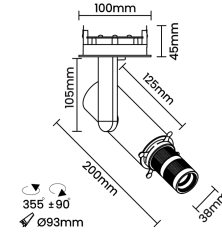

Spot on Framer SR 55 | 14W

Product Reference

Environment Indoor

Installation Semi Recess

Construction & Materials

Housing Aluminium

Primary Lens PMMA

Primary Reflector -

Secondary Reflector -

Body Finish Black

Diffuser -

Antiglare Baffle -

Thermal Management

Heat Sink Material Aluminium

Cooling Technique Passive Cooling

Optical System

Beam Direction Adjustable

Tilt Yes

Swivel Yes

Electrical System

Driven with Constant Current Driver

Input Voltage/Hz 220V- 240V/50-60Hz

Control Gear Included

Mounting Remote

LED Power Watts 12.2W

System Power Watts 14.0W

Operating Voltage Vin 220-240 Vac

Power Factor p.f. > 0.95

Ordering Details

Code Example:	Name	Watt	CCT	CRI	Angle	Finish	Control
	Spot on Framer SR 55	14W	WW27K	CRI80	22°-29°	SBL	On/Off

Select one from each column with highlighted values to create the ordering code

NAME	WATT	LUMEN	EFFICACY	CCT	CRI	ANGLE	FINISH	CONTROL
Spot on Framer SR 55	14W	392	28	2700K	WW27K	22°-29°	Black SBL	Non Dimmable On/Off
		406	29	3000K	WW30K			Phase Dimmable PDIM
		434	31	4000K	NW40K			Dali Dimmable DDIM
		448	32	5700K	CW57K			
Spot on Framer SR 55	14W			WW27K	CRI80	22°-29°	SBL	On/Off