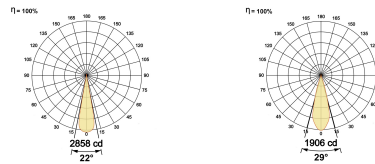

Light Distribution

LED Technology

Binning 3 Step MacAdam

LED Life Time @ L70/B10 >50000 hours

Colour Rendering (CRI) CRI80,CRI90

Led Type COB

LED Fitted Cree COB LED 36Vdc/350mA

Controls

Standard Switchable On/Off

Optional PDIM,DDIM,Non Dimmable