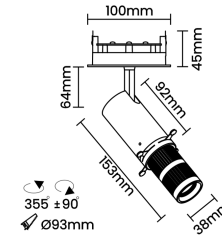

Spot on Framer SR 45 | 9W

Product Reference

Environment Indoor

Installation Semi Recess

Construction & Materials

Housing Aluminium

Primary Lens PMMA

Primary Reflector -

Secondary Reflector -

Body Finish Black

Diffuser -

Antiglare Baffle -

Thermal Management

Heat Sink Material Aluminium

Cooling Technique Passive Cooling

Optical System

Beam Direction Adjustable

Tilt Yes

Swivel Yes

Electrical System

Driven with Constant Current Driver

Input Voltage/Hz 220V- 240V/50-60Hz

Control Gear Included

Mounting Remote

LED Power Watts 7.4W

System Power Watts 8.5W

Operating Voltage Vin 220-240 Vac

Power Factor p.f. > 0.95

Ordering Details

Code Example:	Name	Watt	CCT	CRI	Angle	Finish	Control
	Spot on Framer SR 45	9W	WW27K	CRI80	22°-31°	SBL	On/Off

Select one from each column with highlighted values to create the ordering code

NAME	WATT	LUMEN	EFFICACY	CCT	CRI	ANGLE	FINISH	CONTROL	
Spot on Framer SR 45	9W	468	55	2700K	WW27K	22°-31°	Black SBL	Non Dimmable	On/Off
		485	57	3000K	WW30K			Phase Dimmable	PDIM
		510	60	4000K	NW40K			Dali Dimmable	DDIM
		519	61	5700K	CW57K				
Spot on Framer SR 45	9W			WW27K	CRI80	22°-31°	SBL	On/Off