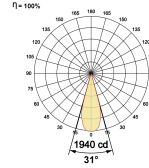

Spot on Framer SR 45 | 9W

Product Reference

Environment Indoor

Installation Semi Recess

Construction & Materials

Housing Aluminium

Primary Lens PMMA

Primary Reflector -

Secondary Reflector -

Body Finish White,Black

Diffuser -

Antiglare Baffle -

Thermal Management

Heat Sink Material Aluminium

Cooling Technique Passive Cooling

Optical System

Beam Direction Adjustable

Tilt Yes

Swivel Yes

Electrical System

Driven with Constant Current Driver

Input Voltage/Hz 220V- 240V/50-60Hz

Control Gear Included

Mounting Remote

LED Power Watts 7.4W

System Power Watts 8.5W

Operating Voltage Vin 220-240 Vac

Power Factor p.f. > 0.95

LED Technology

Binning 3 Step MacAdam

LED Life Time @ L70/B10 >50000 hours

Colour Rendering (CRI) CRI80,CRI90

Led Type COB

LED Fitted Cree COB LED 36Vdc/200mA

Controls

Standard Switchable On/Off

Optional PDIM,DDIM,Non Dimmable

Ordering Details

Code Example:	Name	Watt	CCT	CRI	Angle	Finish	Control
	Spot on Framer SR 45	9W	WW27K	CRI80	22°-31°	SWH	On/Off

Select one from each column with highlighted values to create the ordering code

NAME	WATT	LUMEN	EFFICACY	CCT	CRI	ANGLE	FINISH	CONTROL	
Spot on Framer SR 45	9W	468	55	2700K WW27K	CRI80	22°-31°	White SWH	Non Dimmable	On/Off
		485	57	3000K WW30K	CRI90		Black SBL	Phase Dimmable	PDIM
		510	60	4000K NW40K				Dali Dimmable	DDIM
		519	61	5700K CW57K					
Spot on Framer SR 45	9W			WW27K	CRI80	22°-31°	SWH	On/Off