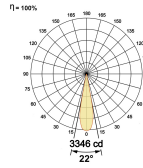

Spot on Framer SR 45 | 9W

Product Reference

Environment Indoor

Installation Semi Recess

Construction & Materials

Housing Aluminium

Primary Lens PMMA

Primary Reflector -

Secondary Reflector -

Body Finish White,Black

Diffuser -

Antiglare Baffle -

Thermal Management

Heat Sink Material Aluminium

Cooling Technique Passive Cooling

Optical System

Beam Direction Adjustable

Tilt Yes

Swivel Yes

Electrical System

Driven with Constant Current Driver

Input Voltage/Hz 220V- 240V/50-60Hz

Control Gear Included

Mounting Remote

LED Power Watts 7.4W

System Power Watts 8.5W

Operating Voltage Vin 220-240 Vac

Power Factor p.f. > 0.95

LED Technology

Binning 3 Step MacAdam

LED Life Time @ L70/B10 >50000 hours

Colour Rendering (CRI) CRI80,CRI90

Led Type COB

LED Fitted Cree COB LED 36Vdc/200mA

Controls

Standard Switchable On/Off

Optional PDIM,DDIM,Non Dimmable

Ordering Details

Code Example:	Name	Watt	CCT	CRI	Angle	Finish	Control
	Spot on Framer SR 45	9W	WW27K	CRI80	22°-31°	SWH	On/Off

Select one from each column with highlighted values to create the ordering code

NAME	WATT	LUMEN	EFFICACY	CCT	CRI	ANGLE	FINISH	CONTROL	
Spot on Framer SR 45	9W	468	55	2700K WW27K	CRI80	22°-31°	White SWH	Non Dimmable	On/Off
		485	57	3000K WW30K	CRI90		Black SBL	Phase Dimmable	PDIM
		510	60	4000K NW40K				Dali Dimmable	DDIM
		519	61	5700K CW57K					
Spot on Framer SR 45	9W			WW27K	CRI80	22°-31°	SWH	On/Off