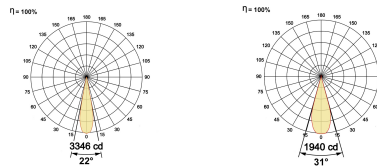

Light Distribution

LED Technology

Binning 3 Step MacAdam

LED Life Time @ L70/B10 >50000 hours

Colour Rendering (CRI) CRI80,CRI90

Led Type COB

LED Fitted Cree COB LED 36Vdc/200mA

Controls

Standard Switchable On/Off

Optional PDIM,DDIM,Non Dimmable