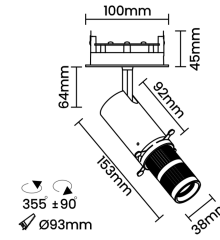

Spot on Framer SR 45 | 9W

Product Reference

Environment Indoor

Installation Semi Recess

Construction & Materials

Housing Aluminium

Primary Lens PMMA

Primary Reflector -

Secondary Reflector -

Body Finish White,Black

Diffuser -

Antiglare Baffle -

Thermal Management

Heat Sink Material Aluminium

Cooling Technique Passive Cooling

Optical System

Beam Direction Adjustable

Tilt Yes

Swivel Yes

Electrical System

Driven with Constant Current Driver

Input Voltage/Hz 220V- 240V/50-60Hz

Control Gear Included

Mounting Remote

LED Power Watts 7.4W

System Power Watts 8.5W

Operating Voltage Vin 220-240 Vac

Power Factor p.f. > 0.95

LED Technology

Binning 3 Step MacAdam

LED Life Time @ L70/B10 >50000 hours

Colour Rendering (CRI) CRI80,CRI90

Led Type COB

LED Fitted Cree COB LED 36Vdc/200mA

Controls

Standard Switchable On/Off

Optional PDIM,DDIM,Non Dimmable

Ordering Details

Code Example:	Name	Watt	CCT	CRI	Angle	Finish	Control
	Spot on Framer SR 45	9W	WW27K	CRI80	22°-31°	SWH	On/Off

Select one from each column with highlighted values to create the ordering code

NAME	WATT	LUMEN	EFFICACY	CCT	CRI	ANGLE	FINISH	CONTROL	
Spot on Framer SR 45	9W	468	55	2700K WW27K	CRI80	22°-31°	White SWH	Non Dimmable	On/Off
		485	57	3000K WW30K	CRI90		Black SBL	Phase Dimmable	PDIM
		510	60	4000K NW40K				Dali Dimmable	DDIM
		519	61	5700K CW57K					
Spot on Framer SR 45	9W			WW27K	CRI80	22°-31°	SWH	On/Off