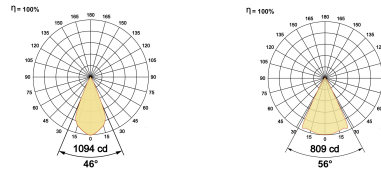

Light Distribution

LED Technology

Binning 3 Step MacAdam

LED Life Time @ L80/B10 >50000 hours

Colour Rendering (CRI) CRI80,CRI90

Led Type COB

LED Fitted Cree COB LED 36Vdc/600mA

Controls

Standard Switchable On/Off

Optional Non Dimmable

Ordering Details

Code Example:	Name	Watt	CCT	CRI	Angle	Finish	Control
	Spot On Framer ITA 85 Wide Beam	24W	WW27K	CRI80	46°-56°	SBL	On/Off

Select one from each column with highlighted values to create the ordering code

NAME	WATT	LUMEN	EFFICACY	CCT	CRI	ANGLE	FINISH	CONTROL
Spot On Framer ITA 85 Wide Beam	24W	540	24	2700K WW27K	CRI80	46°-56°	Black SBL	Non Dimmable On/Off
		563	25	3000K WW30K	CRI90			
		608	27	4000K NW40K				
		630	28	5700K CW57K				
Spot On Framer ITA 85 Wide Beam	24W			WW27K	CRI80	46°-56°	SBL	On/Off