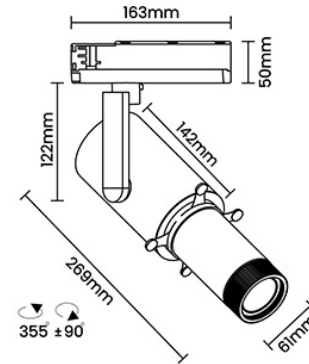

Spot On Framer ITA 85

Wide Beam | 24W

Product Reference

Environment Indoor

Installation Track Mounted

Construction & Materials

Housing Aluminium

Primary Lens PMMA

Primary Reflector -

Secondary Reflector -

Body Finish Black

Diffuser -

Antiglare Baffle -

Thermal Management

Heat Sink Material Aluminium

Cooling Technique Passive Cooling

Optical System

Beam Direction Adjustable

Tilt Yes

Swivel Yes

Electrical System

Driven with Constant Current Driver

Input Voltage/Hz 220V- 240V/50-60Hz

Control Gear Included

Mounting Remote

LED Power Watts 19.6W

System Power Watts 22.5W

Operating Voltage Vin 220-240 Vac

Power Factor p.f. > 0.95