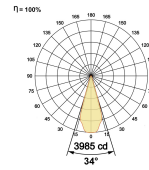

Spot On Framer ITA 85

Narrow Beam | 28W

Product Reference

Environment Indoor
Installation Track Mounted

Construction & Materials

Housing Aluminium
Primary Lens PMMA
Primary Reflector -
Secondary Reflector -
Body Finish White,Black
Diffuser -
Antiglare Baffle -

Thermal Management

Heat Sink Material Aluminium
Cooling Technique Passive Cooling

Optical System

Beam Direction Adjustable
Tilt Yes
Swivel Yes

Electrical System

Driven with Constant Current Driver
Input Voltage/Hz 220V- 240V/50-60Hz
Control Gear Included
Mounting Remote
LED Power Watts 24.0W
System Power Watts 27.6W
Operating Voltage Vin 220-240 Vac
Power Factor p.f. > 0.95

LED Technology

Binning 3 Step MacAdam
LED Life Time @ L70/B10 >50000 hours
Colour Rendering (CRI) CRI80,CRI90
Led Type COB
LED Fitted Cree COB LED 36Vdc/700mA

Controls

Standard Switchable On/Off
Optional Non Dimmable

Ordering Details

Code Example:	Name	Watt	CCT	CRI	Angle	Finish	Control
	Spot On Framer ITA 85 Narrow Beam	28W	WW27K	CRI80	24°-34°	SWH	On/Off

Select one from each column with highlighted values to create the ordering code

NAME	WATT	LUMEN	EFFICACY	CCT	CRI	ANGLE	FINISH	CONTROL
Spot On Framer ITA 85 Narrow Beam	28W	1132	41	2700K WW27K	CRI80	24°-34°	White SWH	Non Dimmable On/Off
		1159	42	3000K WW30K	CRI90		Black SBL	
		1214	44	4000K NW40K				
		1242	45	5700K CW57K				
Spot On Framer ITA 85 Narrow Beam	28W			WW27K	CRI80	24°-34°	SWH	On/Off