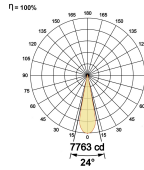

Spot On Framer ITA 85

Narrow Beam | 28W

Product Reference

Environment Indoor
Installation Track Mounted

Construction & Materials

Housing Aluminium
Primary Lens PMMA
Primary Reflector -
Secondary Reflector -
Body Finish White,Black
Diffuser -
Antiglare Baffle -

Thermal Management

Heat Sink Material Aluminium
Cooling Technique Passive Cooling

Optical System

Beam Direction Adjustable
Tilt Yes
Swivel Yes

Electrical System

Driven with Constant Current Driver
Input Voltage/Hz 220V- 240V/50-60Hz
Control Gear Included
Mounting Remote
LED Power Watts 24.0W
System Power Watts 27.6W
Operating Voltage Vin 220-240 Vac
Power Factor p.f. > 0.95

LED Technology

Binning 3 Step MacAdam
LED Life Time @ L70/B10 >50000 hours
Colour Rendering (CRI) CRI80,CRI90
Led Type COB
LED Fitted Cree COB LED 36Vdc/700mA

Controls

Standard Switchable On/Off
Optional Non Dimmable

Ordering Details

Code Example:	Name	Watt	CCT	CRI	Angle	Finish	Control
	Spot On Framer ITA 85 Narrow Beam	28W	WW27K	CRI80	24°-34°	SWH	On/Off

Select one from each column with highlighted values to create the ordering code

NAME	WATT	LUMEN	EFFICACY	CCT	CRI	ANGLE	FINISH	CONTROL
Spot On Framer ITA 85 Narrow Beam	28W	1132	41	2700K WW27K	CRI80	24°-34°	White SWH	Non Dimmable On/Off
		1159	42	3000K WW30K	CRI90		Black SBL	
		1214	44	4000K NW40K				
		1242	45	5700K CW57K				
Spot On Framer ITA 85 Narrow Beam	28W			WW27K	CRI80	24°-34°	SWH	On/Off