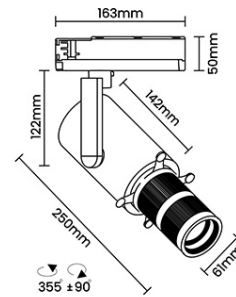

Spot On Framer ITA 85

Narrow Beam | 28W

Product Reference

Environment Indoor
Installation Track Mounted

Construction & Materials

Housing Aluminium
Primary Lens PMMA
Primary Reflector -
Secondary Reflector -
Body Finish White,Black
Diffuser -
Antiglare Baffle -

Thermal Management

Heat Sink Material Aluminium
Cooling Technique Passive Cooling

Optical System

Beam Direction Adjustable
Tilt Yes
Swivel Yes

Electrical System

Driven with Constant Current Driver
Input Voltage/Hz 220V- 240V/50-60Hz
Control Gear Included
Mounting Remote
LED Power Watts 24.0W
System Power Watts 27.6W
Operating Voltage Vin 220-240 Vac
Power Factor p.f. > 0.95

LED Technology

Binning 3 Step MacAdam
LED Life Time @ L70/B10 >50000 hours
Colour Rendering (CRI) CRI80,CRI90
Led Type COB
LED Fitted Cree COB LED 36Vdc/700mA

Controls

Standard Switchable On/Off
Optional Non Dimmable

Ordering Details

Code Example:	Name	Watt	CCT	CRI	Angle	Finish	Control
	Spot On Framer ITA 85 Narrow Beam	28W	WW27K	CRI80	24°-34°	SWH	On/Off

Select one from each column with highlighted values to create the ordering code

NAME	WATT	LUMEN	EFFICACY	CCT	CRI	ANGLE	FINISH	CONTROL
Spot On Framer ITA 85 Narrow Beam	28W	1132	41	2700K WW27K	CRI80	24°-34°	White SWH	Non Dimmable On/Off
		1159	42	3000K WW30K	CRI90		Black SBL	
		1214	44	4000K NW40K				
		1242	45	5700K CW57K				
Spot On Framer ITA 85 Narrow Beam	28W			WW27K	CRI80	24°-34°	SWH	On/Off