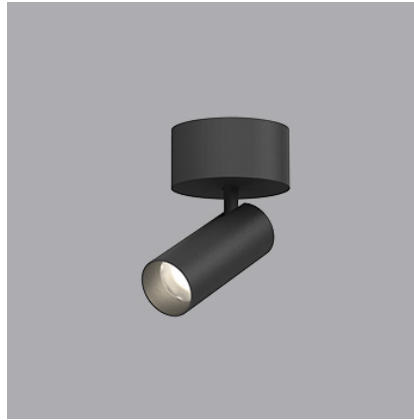

Peeping Tom SF | 8W

Product Reference

Environment Indoor

Installation Ceiling Surface

Construction & Materials

Housing Die Cast Aluminium, Milled Aluminium

Primary Lens PMMA

Primary Reflector PC metallised

Secondary Reflector -

Body Finish White, Black, Custom

Diffuser -

Antiglare Baffle -

Thermal Management

Heat Sink Material Die cast Aluminium

Cooling Technique Passive Cooling

Optical System

Beam Direction Adjustable

Tilt Yes

Swivel Yes

Electrical System

Driven with Constant Current Driver

Input Voltage/Hz 220V- 240V/50-60Hz

Control Gear Included

Mounting Remote

LED Power Watts 7.4W

System Power Watts 8.5W

Operating Voltage V_{in} 220-240 Vac

Power Factor p.f. > 0.95

Ordering Details

Code Example:	Name	Watt	CCT	CRI	Angle	Finish	Control
	Peeping Tom SF	8w	WW27K	CRI80	24°(MD)	SWH	On/Off

Select one from each column with highlighted values to create the ordering code

NAME	WATT	LUMEN	EFFICACY	CCT	CRI	ANGLE	FINISH	CONTROL	
Peeping Tom SF	8w	621	73	2700K	WW27K	CRI80	24°(MD)	White SWH	Non Dimmable On/Off
		638	75	3000K	WW30K	CRI90	36°(WD)	Black SBL	
		672	79	4000K	NW40K		52°(VWD)	Custom CSM	
		689	81	5700K	CW57K				
Peeping Tom SF	8w			WW27K	CRI80	24°(MD)	SWH	On/Off	

Light Distribution