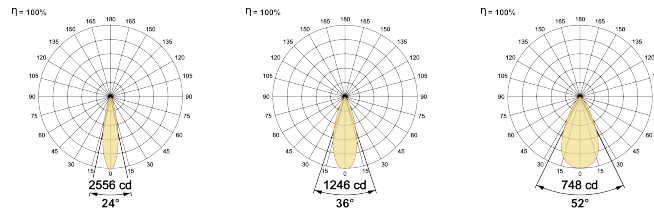

Light Distribution

LED Technology

Binning 3 Step MacAdam

LED Life Time @ L70/B10 >50000 hours

Colour Rendering (CRI) CRI80, CRI90

Led Type COB

LED Fitted CREE COB LED 36Vdc/180mA

Controls

Standard Switchable On/Off

Optional Non Dimmable