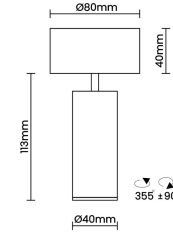

## Optical System

Beam Direction Adjustable

Tilt Yes

Swivel Yes