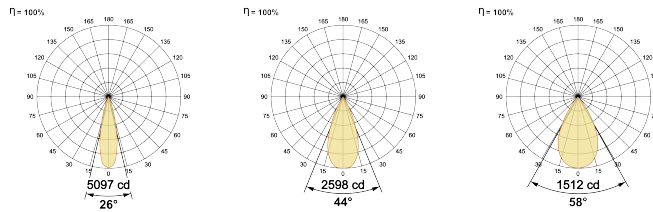

LED Technology

Binning 3 Step MacAdam

LED Life Time @ L70/B10 >50000 hours

Colour Rendering (CRI) CRI80,CRI90

Led Type COB

LED Fitted Cree COB LED 36Vdc/350mA

Controls

Standard Switchable On/Off

Optional PDIM,DDIM,BTTM,CASAMBI,Non Dimmable

Ordering Details

Code Example:	Name	Watt	CCT	CRI	Angle	Finish	Control
	ProLed 75	15W	WW27K	CRI80	26°(MD)	SWH	On/Off

Select one from each column with highlighted values to create the ordering code

NAME	WATT	LUMEN	EFFICACY	CCT	CRI	ANGLE	FINISH	CONTROL
ProLed 75	15W	1179	83	2700K	WW27K	CRI80	26°(MD)	Non Dimmable On/Off
		1221	86	3000K	WW30K	CRI90	44°(WD)	Phase Dimmable PDIM
		1278	90	4000K	NW40K		58°(VWD)	Dali Dimmable DDIM
		1306	92	5700K	CW57K			Bluetooth Dimmable BTTM
				2700K-5700K	TW			Casambi CBTM
				Warm to Dim	W2D			
ProLed 75	15W			WW27K	CRI80	26°(MD)	SWH	On/Off