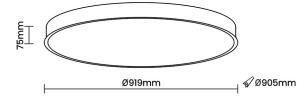

Circulo R 90 | 50W

Product Reference

Environment Indoor

Installation Ceiling Recess

Construction & Materials

Housing Extruded and Sheet Aluminium

Primary Lens -

Primary Reflector White Optics

Secondary Reflector -

Body Finish White,Black,Custom

Diffuser Opal PC, Microprismatic

Antiglare Baffle -

Thermal Management

Heat Sink Material Aluminium

Cooling Technique Passive Cooling