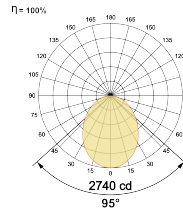

Optical System

Beam Direction General Diffuse

Tilt No

Swivel No

Electrical System

Driven with Constant Current Driver

Input Voltage/Hz 220V- 240V/50-60Hz

Control Gear Included

Mounting Integral

LED Power Watts 43.2W

System Power Watts 49.6W

Operating Voltage Vin 220-240 Vac

Power Factor p.f. > 0.95

LED Technology

Binning 3 Step MacAdam

LED Life Time @ L70/B10 >50000 hours

Colour Rendering (CRI) CRI80,CRI90

Led Type SMD mid power

LED Fitted Samsung Mid power LED array 43V-48Vdc/1050mA

Controls

Standard Switchable On/Off

Optional DDIM,CASAMBI,Non Dimmable

Ordering Details

Code Example:	Name	Watt	CCT	CRI	Angle	Finish	Control
	Circulo R 90	50W	WW27K	CRI80	96°	SWH	On/Off

Select one from each column with highlighted values to create the ordering code

NAME	WATT	LUMEN	EFFICACY	CCT	CRI	ANGLE	FINISH	CONTROL		
Circulo R 90	50W	6498	131	2700K	WW27K	96°	White	SWH	Non Dimmable	On/Off
		6597	133	3000K	WW30K		Black	SBL	Dali Dimmable	DDIM
		6746	136	4000K	NW40K		Custom	CSM	Casambi	CBTM
		6845	138	5700K	CW57K					
				2700K-5700K	TW					
Circulo R 90	50W			WW27K	CRI80	96°	SWH	On/Off