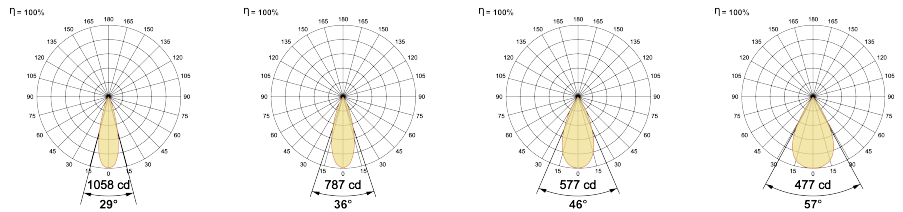

Light Distribution

LED Technology

Binning 3 Step MacAdam

LED Life Time @ L70/B10 >50000 hours

Colour Rendering (CRI) CRI80,CRI90

Led Type COB

LED Fitted Cree COB LED 36Vdc/130mA

Controls

Standard Switchable On/Off

Optional PDIM,DDIM,CASAMBI,Non Dimmable

Ordering Details

Code Example:	Name	Watt	CCT	CRI	Angle	Finish	Control
	ProLed 55	5W	WW27K	CRI80	29°(SS)	SWH	On/Off

Select one from each column with highlighted values to create the ordering code

NAME	WATT	LUMEN	EFFICACY	CCT	CRI	ANGLE	FINISH	CONTROL
ProLed 55	5W	299	65	2700K	WW27K	CRI80	White SWH	Non Dimmable On/Off
		308	67	3000K	WW30K	CRI90	Black SBL	Phase Dimmable PDIM
		322	70	4000K	NW40K	46°(WD)		Dali Dimmable DDIM
		331	72	5700K	CW57K	57°(VWD)	Casambi CBTM	
					Warm to Dim W2D			
ProLed 55	5W			WW27K	CRI80	29°(SS)	SWH	On/Off