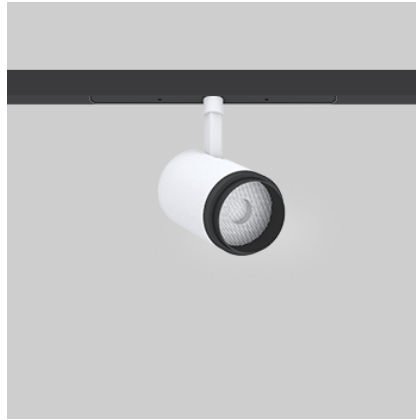

Spotboy Zoom 48V | 12.6W

Product Reference

Environment Indoor

Installation Track Mounted

Construction & Materials

Housing Die Cast Aluminium, Milled Aluminium

Primary Lens PMMA

Primary Reflector -

Secondary Reflector -

Body Finish White, Black

Diffuser -

Antiglare Baffle -

Thermal Management

Heat Sink Material Die cast Aluminium

Cooling Technique Passive Cooling

Optical System

Beam Direction Adjustable

Tilt Yes

Swivel Yes

Electrical System

Driven with Constant Voltage Driver

Input Voltage/Hz 48V

Control Gear Included

Mounting Remote

LED Power Watts 12.5W

System Power Watts -

Operating Voltage Vin 48V

Power Factor p.f. -

Light Distribution