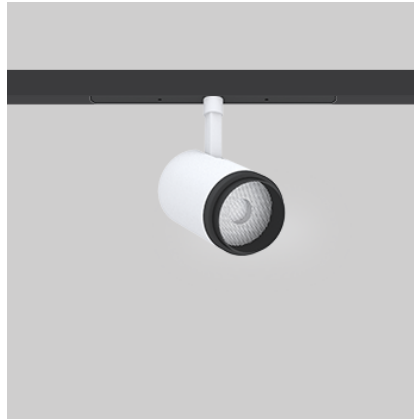

Spotboy Zoom 48V | 12.6W

Product Reference

Environment Indoor

Installation Track Mounted

Construction & Materials

Housing Die Cast Aluminium, Milled Aluminium

Primary Lens PMMA

Primary Reflector -

Secondary Reflector -

Body Finish White, Black

Diffuser -

Antiglare Baffle -

Thermal Management

Heat Sink Material Die cast Aluminium

Cooling Technique Passive Cooling

Optical System

Beam Direction Adjustable

Tilt Yes

Swivel Yes

Electrical System

Driven with Constant Voltage Driver

Input Voltage/Hz 48V

Control Gear Included

Mounting Remote

LED Power Watts 12.5W

System Power Watts -

Operating Voltage Vin 48V

Power Factor p.f. -

Ordering Details

Code Example:	Name	Watt	CCT	CRI	Angle	Finish	Control
	Spotboy Zoom 48V	12.6W	WW27K	CRI80	20°- 43°	SWH	On/Off

Select one from each column with highlighted values to create the ordering code

NAME	WATT	LUMEN	EFFICACY	CCT	CRI	ANGLE	FINISH	CONTROL
Spotboy Zoom 48V	12.6W	1250	100	2700K	WW27K	20°- 43°	White	Non Dimmable
		1288	103	3000K	WW30K		Black	Dali Dimmable
		1350	108	4000K	NW40K			Bluetooth Dimmable
		1375	110	5700K	CW57K			Casambi
				2700K-5700K	TW			
			Warm to Dim	W2D				
Spotboy Zoom 48V	12.6W			WW27K	CRI80	20°- 43°	SWH	On/Off

Light Distribution