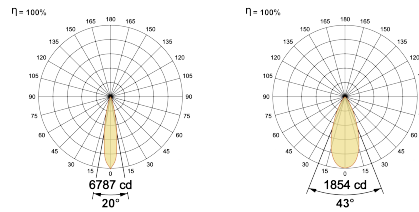

Light Distribution

LED Technology

Binning 3 Step MacAdam

LED Life Time @ L70/B10 >50000 hours

Colour Rendering (CRI) CRI80, CRI90

Led Type COB

LED Fitted Cree COB LED 33V-36Vdc/350mA

Controls

Standard Switchable On/Off

Optional DDIM, BTTM, CASAMBI, Non Dimmable