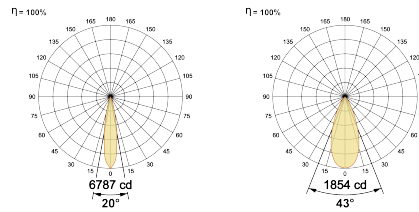

Light Distribution

LED Technology

Binning 3 Step MacAdam

LED Life Time @ L70/B10 >50000 hours

Colour Rendering (CRI) CRI80, CRI90

Led Type COB

LED Fitted Cree COB LED 33V-36Vdc/350mA

Controls

Standard Switchable On/Off

Optional DDIM, BTTM, CASAMBI, Non Dimmable

Ordering Details

Code Example:	Name	Watt	CCT	CRI	Angle	Finish	Control
	Spotboy Zoom 48V	12.6W	WW27K	CRI80	20°- 43°	SWH	On/Off

Select one from each column with highlighted values to create the ordering code

NAME	WATT	LUMEN	EFFICACY	CCT		CRI	ANGLE	FINISH		CONTROL		
Spotboy Zoom 48V	12.6W	1250	100	2700K	WW27K	CRI80	20°- 43°	White	SWH	Non Dimmable	On/Off	
		1288	103	3000K	WW30K			CRI90	Black	SBL	Dali Dimmable	DDIM
		1350	108	4000K	NW40K				Bluetooth Dimmable	BTTM		
		1375	110	5700K	CW57K					Casambi	CBTM	
						2700K-5700K	TW					
				Warm to Dim								
					W2D							
Spotboy Zoom 48V	12.6W			WW27K		CRI80	20°- 43°	SWH		On/Off