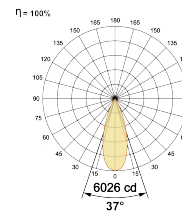

Spotboy 48V 75 | 25.2W

Product Reference

Environment Indoor

Installation Track Mounted

Construction & Materials

Housing Die Cast Aluminium, Milled Aluminium

Primary Lens PMMA

Primary Reflector -

Secondary Reflector -

Body Finish White, Black

Diffuser -

Antiglare Baffle -

Thermal Management

Heat Sink Material Die cast Aluminium

Cooling Technique Passive Cooling

Optical System

Beam Direction Adjustable

Tilt Yes

Swivel Yes

Electrical System

Driven with Constant Voltage Driver

Input Voltage/Hz 48V

Control Gear Included

Mounting Remote

LED Power Watts 24.2W

System Power Watts -

Operating Voltage Vin 48V

Power Factor p.f. -

Ordering Details

Code Example:	Name	Watt	CCT	CRI	Angle	Finish	Control
	Spotboy 48V 75	25.2W	WW27K	CRI80	22°(SS)	SWH	On/Off

Select one from each column with highlighted values to create the ordering code

NAME	WATT	LUMEN	EFFICACY	CCT	CRI	ANGLE	FINISH	CONTROL		
Spotboy 48V 75	25.2W	2475	102	2700K	WW27K	CRI80	22°(SS)	White SWH	Non Dimmable On/Off	
		2557	106	3000K	WW30K	CRI90	37°(MD)	Black SBL	Dali Dimmable DDIM	
		2693	111	4000K	NW40K		54°(WD)		Bluetooth Dimmable BTTM	
		2747	114	5700K	CW57K				Casambi CBTM	
				2700K-5700K	TW					
			Warm to Dim	W2D						
Spotboy 48V 75	25.2W			WW27K	CRI80	22°(SS)	SWH	On/Off		

LED Technology

Binning 3 Step MacAdam

LED Life Time @ L70/B10 >50000 hours

Colour Rendering (CRI) CRI80, CRI90

Led Type COB

LED Fitted Cree COB LED 33V-36Vdc/700mA

Controls

Standard Switchable On/Off

Optional DDIM, BTTM, CASAMBI, Non Dimmable