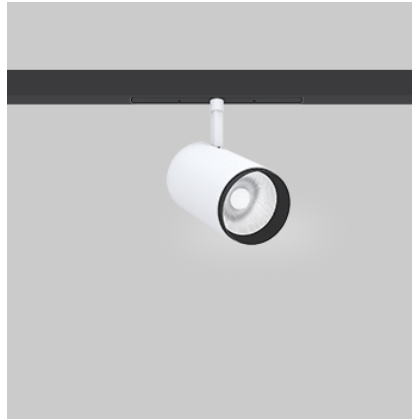

Spotboy 48V 75 | 25.2W

Product Reference

Environment Indoor

Installation Track Mounted

Construction & Materials

Housing Die Cast Aluminium, Milled Aluminium

Primary Lens PMMA

Primary Reflector -

Secondary Reflector -

Body Finish White, Black

Diffuser -

Antiglare Baffle -

Thermal Management

Heat Sink Material Die cast Aluminium

Cooling Technique Passive Cooling

Optical System

Beam Direction Adjustable

Tilt Yes

Swivel Yes

Electrical System

Driven with Constant Voltage Driver

Input Voltage/Hz 48V

Control Gear Included

Mounting Remote

LED Power Watts 24.2W

System Power Watts -

Operating Voltage Vin 48V

Power Factor p.f. -

Ordering Details

Code Example:	Name	Watt	CCT	CRI	Angle	Finish	Control
	Spotboy 48V 75	25.2W	WW27K	CRI80	22°(SS)	SWH	On/Off

Select one from each column with highlighted values to create the ordering code

NAME	WATT	LUMEN	EFFICACY	CCT	CRI	ANGLE	FINISH	CONTROL		
Spotboy 48V 75	25.2W	2475	102	2700K	WW27K	CRI80	22°(SS)	White SWH	Non Dimmable On/Off	
		2557	106	3000K	WW30K	CRI90	37°(MD)	Black SBL	Dali Dimmable DDIM	
		2693	111	4000K	NW40K		54°(WD)		Bluetooth Dimmable BTTM	
		2747	114	5700K	CW57K				Casambi CBTM	
				2700K-5700K	TW					
			Warm to Dim	W2D						
Spotboy 48V 75	25.2W			WW27K	CRI80	22°(SS)	SWH	On/Off		

LED Technology

Binning 3 Step MacAdam

LED Life Time @ L70/B10 >50000 hours

Colour Rendering (CRI) CRI80, CRI90

Led Type COB

LED Fitted Cree COB LED 33V-36Vdc/700mA

Controls

Standard Switchable On/Off

Optional DDIM, BTTM, CASAMBI, Non Dimmable