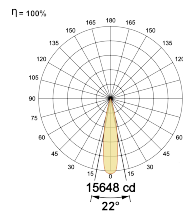

Spotboy 48V 75 | 25.2W

Product Reference

Environment Indoor

Installation Track Mounted

Construction & Materials

Housing Die Cast Aluminium, Milled Aluminium

Primary Lens PMMA

Primary Reflector -

Secondary Reflector -

Body Finish White, Black

Diffuser -

Antiglare Baffle -

Thermal Management

Heat Sink Material Die cast Aluminium

Cooling Technique Passive Cooling

Optical System

Beam Direction Adjustable

Tilt Yes

Swivel Yes

Electrical System

Driven with Constant Voltage Driver

Input Voltage/Hz 48V

Control Gear Included

Mounting Remote

LED Power Watts 24.2W

System Power Watts -

Operating Voltage Vin 48V

Power Factor p.f. -

Ordering Details

Code Example:	Name	Watt	CCT	CRI	Angle	Finish	Control
	Spotboy 48V 75	25.2W	WW27K	CRI80	22°(SS)	SWH	On/Off

Select one from each column with highlighted values to create the ordering code

NAME	WATT	LUMEN	EFFICACY	CCT	CRI	ANGLE	FINISH	CONTROL		
Spotboy 48V 75	25.2W	2475	102	2700K	WW27K	CRI80	22°(SS)	White SWH	Non Dimmable On/Off	
		2557	106	3000K	WW30K	CRI90	37°(MD)	Black SBL	Dali Dimmable DDIM	
		2693	111	4000K	NW40K		54°(WD)		Bluetooth Dimmable BTTM	
		2747	114	5700K	CW57K				Casambi CBTM	
				2700K-5700K	TW					
			Warm to Dim	W2D						
Spotboy 48V 75	25.2W			WW27K	CRI80	22°(SS)	SWH	On/Off		

LED Technology

Binning 3 Step MacAdam

LED Life Time @ L70/B10 >50000 hours

Colour Rendering (CRI) CRI80, CRI90

Led Type COB

LED Fitted Cree COB LED 33V-36Vdc/700mA

Controls

Standard Switchable On/Off

Optional DDIM, BTTM, CASAMBI, Non Dimmable