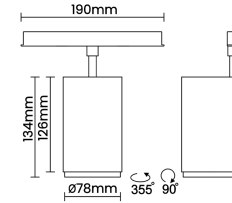

LED Power Watts 24.2W

System Power Watts -

Operating Voltage Vin 48V

Power Factor p.f. -

Ordering Details

| Code Example: | Name | Watt | CCT | CRI | Angle | Finish | Control |
|---------------|-----------------------|--------------|--------------|--------------|----------------|------------|---------------|
| | Spotboy 48V 75 | 25.2W | WW27K | CRI80 | 22°(SS) | SWH | On/Off |

Select one from each column with highlighted values to create the ordering code

| NAME | WATT | LUMEN | EFFICACY | CCT | CRI | ANGLE | FINISH | CONTROL | |
|-----------------------|--------------|-------|-------------|--------------|--------------|----------------|------------|------------------|--------------------------------|
| Spotboy 48V 75 | 25.2W | 2475 | 102 | 2700K | WW27K | CRI80 | 22°(SS) | White SWH | Non Dimmable On/Off |
| | | 2557 | 106 | 3000K | WW30K | CRI90 | 37°(MD) | Black SBL | Dali Dimmable DDIM |
| | | 2693 | 111 | 4000K | NW40K | | 54°(WD) | | Bluetooth Dimmable BTTM |
| | | 2747 | 114 | 5700K | CW57K | | | | Casambi CBTM |
| | | | | 2700K-5700K | TW | | | | |
| | | | Warm to Dim | W2D | | | | | |
| Spotboy 48V 75 | 25.2W | | | WW27K | CRI80 | 22°(SS) | SWH | On/Off | |