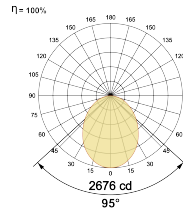

Optical System

Beam Direction General Diffuse

Tilt No

Swivel No

Electrical System

Driven with Constant Current Driver

Input Voltage/Hz 220V- 240V/50-60Hz

Control Gear Included

Mounting Integral

LED Power Watts 44.5W

System Power Watts 51.2W

Operating Voltage Vin 220-240 Vac

Power Factor p.f. > 0.95

LED Technology

Binning 3 Step MacAdam

LED Life Time @ L70/B10 >50000 hours

Colour Rendering (CRI) CRI80,CRI90

Led Type SMD mid power

LED Fitted Samsung Mid power LED array 43V-48Vdc/1050mA

Controls

Standard Switchable On/Off

Optional DDIM,CASAMBI,Non Dimmable

Ordering Details

Code Example:	Name	Watt	CCT	CRI	Angle	Finish	Control
	Circulo R 60	52W	WW27K	CRI80	95°	SWH	On/Off

Select one from each column with highlighted values to create the ordering code

NAME	WATT	LUMEN	EFFICACY	CCT	CRI	ANGLE	FINISH	CONTROL			
Circulo R 60	52W	6195	121	2700K	WW27K	95°	White	SWH	Non Dimmable	On/Off	
		6298	123	3000K	WW30K		CRI90	Black	SBL	Dali Dimmable	DDIM
		6451	126	4000K	NW40K			Custom	CSM	Casambi	CBTM
		6554	128	5700K	CW57K						
				2700K-5700K	TW						
Circulo R 60	52W			WW27K	CRI80	95°	SWH	On/Off