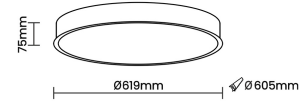

Circulo R 60 | 52W

Product Reference

Environment Indoor

Installation Ceiling Recess

Construction & Materials

Housing Extruded and Sheet Aluminium

Primary Lens -

Primary Reflector White Optics

Secondary Reflector -

Body Finish White,Black,Custom

Diffuser Opal PC, Microprismatic

Antiglare Baffle -

Thermal Management

Heat Sink Material Aluminium

Cooling Technique Passive Cooling