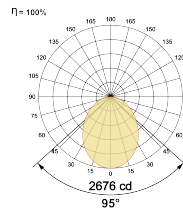

LED Power Watts 44.5W

System Power Watts 51.2W

Operating Voltage Vin 220-240 Vac

Power Factor p.f. > 0.95

Light Distribution

LED Technology

Binning 3 Step MacAdam

LED Life Time @ L70/B10 >50000 hours