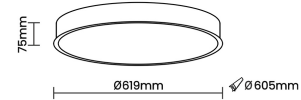

Circulo R 60 | 52W

Product Reference

Environment Indoor

Installation Ceiling Recess

Construction & Materials

Housing Extruded and Sheet Aluminium

Primary Lens -

Primary Reflector White Optics

Secondary Reflector -

Body Finish White,Black,Custom

Diffuser Opal PC, Microprismatic

Antiglare Baffle -

Thermal Management

Heat Sink Material Aluminium

Cooling Technique Passive Cooling

Optical System

Beam Direction General Diffuse

Tilt No

Swivel No

Electrical System

Driven with Constant Current Driver

Input Voltage/Hz 220V- 240V/50-60Hz

Control Gear Included

Mounting Integral

LED Power Watts 44.5W

System Power Watts 51.2W

Operating Voltage Vin 220-240 Vac

Power Factor p.f. > 0.95