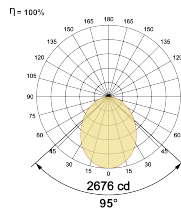

LED Power Watts 44.5W

System Power Watts 51.2W

Operating Voltage Vin 220-240 Vac

Power Factor p.f. > 0.95

Light Distribution

LED Technology

Binning 3 Step MacAdam

LED Life Time @ L70/B10 >50000 hours