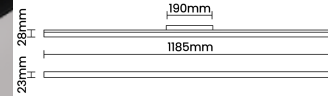

Linea Magic 48V 120 | 25.2W

Product Reference

Environment Indoor

Installation Track Mounted

Construction & Materials

Housing Extruded Aluminium

Primary Lens -

Primary Reflector -

Secondary Reflector -

Body Finish Black

Diffuser Premium high-transmission opal

Antiglare Baffle -

Thermal Management

Heat Sink Material Aluminium

Cooling Technique Passive Cooling

Optical System

Beam Direction Fixed

Tilt No

Swivel No

Electrical System

Driven with Constant Voltage Driver

Input Voltage/Hz 48V

Control Gear Included

Mounting Remote

LED Power Watts 23.6W

System Power Watts -

Operating Voltage Vin 48V

Power Factor p.f. -