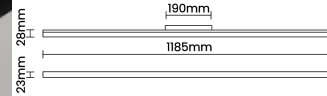

Linea Magic 48V 120 | 25.2W

Product Reference

Environment Indoor

Installation Track Mounted

Construction & Materials

Housing Extruded Aluminium

Primary Lens -

Primary Reflector -

Secondary Reflector -

Body Finish Black

Diffuser Premium high-transmission opal

Antiglare Baffle -

Thermal Management

Heat Sink Material Aluminium

Cooling Technique Passive Cooling

Optical System

Beam Direction Fixed

Tilt No

Swivel No

Electrical System

Driven with Constant Voltage Driver

Input Voltage/Hz 48V

Control Gear Included

Mounting Remote

LED Power Watts 23.6W

System Power Watts -

Operating Voltage Vin 48V

Power Factor p.f. -