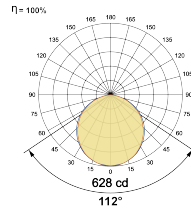

Light Distribution

LED Technology

Binning 3 Step MacAdam

LED Life Time @ L70/B10 >50000 hours

Colour Rendering (CRI) CRI80,CRI90

Led Type SMD mid power

LED Fitted Samsung Mid power LED array 33V-36Vdc/700mA

Controls

Standard Switchable On/Off

Optional DDIM,BTTM,CASAMBI,Non Dimmable

Ordering Details

Code Example:	Name	Watt	CCT	CRI	Angle	Finish	Control
	Linea Magic 48V 120	25.2W	WW27K	CRI80	112°	SBL	On/Off

Select one from each column with highlighted values to create the ordering code

NAME	WATT	LUMEN	EFFICACY	CCT		CRI	ANGLE	FINISH		CONTROL	
Linea Magic 48V 120	25.2W	1723	73	2700K	WW27K	CRI80	112°	Black	SBL	Non Dimmable On/Off	
		1770	75	3000K	WW30K	CRI90				Dali Dimmable DDIM	
		1864	79	4000K	NW40K					Bluetooth Dimmable BTTM	
		1912	81	5700K	CW57K					Casambi CBTM	
				2700K-5700K							
Linea Magic 48V 120	25.2W			WW27K		CRI80	112°	SBL		On/Off