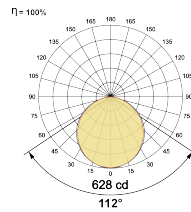

LED Power Watts 23.6W

System Power Watts -

Operating Voltage Vin 48V

Power Factor p.f. -

Light Distribution

LED Technology

Binning 3 Step MacAdam

LED Life Time @ L70/B10 >50000 hours