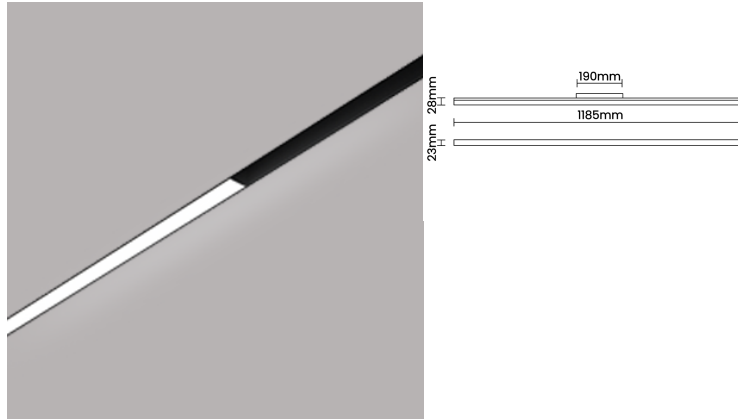

Linea Magic 48V 120 | 18W

Product Reference

Environment Indoor

Installation Track Mounted

Construction & Materials

Housing Extruded Aluminium

Primary Lens -

Primary Reflector -

Secondary Reflector -

Body Finish Black

Diffuser Premium high-transmission opal

Antiglare Baffle -

Thermal Management

Heat Sink Material Aluminium

Cooling Technique Passive Cooling

Optical System

Beam Direction Fixed

Tilt No

Swivel No

Electrical System

Driven with Constant Voltage Driver

Input Voltage/Hz 48V

Control Gear Included

Mounting Remote

LED Power Watts 17.2W

System Power Watts -

Operating Voltage Vin 48V

Power Factor p.f. -

LED Technology

Binning 3 Step MacAdam

LED Life Time @ L70/B10 >50000 hours

Colour Rendering (CRI) CRI80,CRI90

Led Type SMD mid power

LED Fitted Samsung Mid power LED array 33V-36Vdc/500mA

Controls

Standard Switchable On/Off

Optional DDIM,BTTM,CASAMBI,Non Dimmable

Ordering Details

Code Example:	Name	Watt	CCT	CRI	Angle	Finish	Control
	Linea Magic 48V 120	18W	WW27K	CRI80	112°	SBL	On/Off

Select one from each column with highlighted values to create the ordering code

NAME	WATT	LUMEN	EFFICACY	CCT		CRI	ANGLE	FINISH		CONTROL					
Linea Magic 48V 120	18W	1307	76	2700K	WW27K	CRI80	112°	Black	SBL	Non Dimmable On/Off					
		1342	78	3000K	WW30K	CRI90				Dali Dimmable DDIM					
		1410	82	4000K	NW40K					Bluetooth Dimmable BTTM					
		1445	84	5700K	CW57K					Casambi CBTM					
						2700K-5700K				TW					
Linea Magic 48V 120	18W			WW27K		CRI80	112°	SBL		On/off