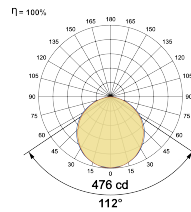

LED Power Watts 17.2W

System Power Watts -

Operating Voltage Vin 48V

Power Factor p.f. -

Light Distribution

LED Technology

Binning 3 Step MacAdam

LED Life Time @ L80/B10 >50000 hours