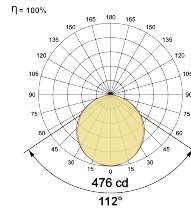

LED Power Watts 17.2W

System Power Watts -

Operating Voltage Vin 48V

Power Factor p.f. -

Light Distribution

LED Technology

Binning 3 Step MacAdam

LED Life Time @ L70/B10 >50000 hours