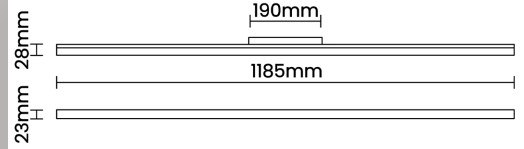

Linea Magic 48V 120 | 18W

Product Reference

Environment Indoor

Installation Track Mounted

Construction & Materials

Housing Extruded Aluminium

Primary Lens -

Primary Reflector -

Secondary Reflector -

Body Finish Black

Diffuser Premium high-transmission opal

Antiglare Baffle -

Thermal Management

Heat Sink Material Aluminium

Cooling Technique Passive Cooling

Optical System

Beam Direction Fixed

Tilt No

Swivel No

Electrical System

Driven with Constant Voltage Driver

Input Voltage/Hz 48V

Control Gear Included

Mounting Remote

LED Power Watts 17.2W

System Power Watts -

Operating Voltage Vin 48V

Power Factor p.f. -