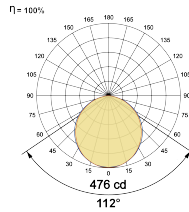

Linea Magic 48V 120 | 18W

Product Reference

Environment Indoor

Installation Track Mounted

Construction & Materials

Housing Extruded Aluminium

Primary Lens -

Primary Reflector -

Secondary Reflector -

Body Finish Black

Diffuser Premium high-transmission opal

Antiglare Baffle -

Thermal Management

Heat Sink Material Aluminium

Cooling Technique Passive Cooling

Optical System

Beam Direction Fixed

Tilt No

Swivel No

Electrical System

Driven with Constant Voltage Driver

Input Voltage/Hz 48V

Control Gear Included

Mounting Remote

LED Power Watts 17.2W

System Power Watts -

Operating Voltage Vin 48V

Power Factor p.f. -

LED Technology

Binning 3 Step MacAdam

LED Life Time @ L70/B10 >50000 hours

Colour Rendering (CRI) CRI80,CRI90

Led Type SMD mid power

LED Fitted Samsung Mid power LED array 33V-36Vdc/500mA

Controls

Standard Switchable On/Off

Optional DDIM,BTTM,CASAMBI,Non Dimmable

Ordering Details

Code Example:	Name	Watt	CCT	CRI	Angle	Finish	Control
	Linea Magic 48V 120	18W	WW27K	CRI80	112°	SBL	On/Off

Select one from each column with highlighted values to create the ordering code

NAME	WATT	LUMEN	EFFICACY	CCT		CRI	ANGLE	FINISH		CONTROL					
Linea Magic 48V 120	18W	1307	76	2700K	WW27K	CRI80	112°	Black	SBL	Non Dimmable On/Off					
		1342	78	3000K	WW30K	CRI90				Dali Dimmable DDIM					
		1410	82	4000K	NW40K					Bluetooth Dimmable BTTM					
		1445	84	5700K	CW57K					Casambi CBTM					
						2700K-5700K				TW					
Linea Magic 48V 120	18W			WW27K		CRI80	112°	SBL		On/off