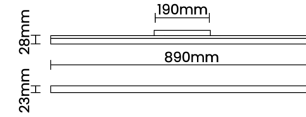

Linea Magic 48V 90 | 18W

Product Reference

Environment Indoor

Installation Track Mounted

Construction & Materials

Housing Extruded Aluminium

Primary Lens -

Primary Reflector -

Secondary Reflector -

Body Finish Black

Diffuser Premium high-transmission opal

Antiglare Baffle -

Thermal Management

Heat Sink Material Aluminium

Cooling Technique Passive Cooling

Optical System

Beam Direction Fixed

Tilt No

Swivel No

Electrical System

Driven with Constant Voltage Driver

Input Voltage/Hz 48V

Control Gear Included

Mounting Remote

LED Power Watts 17.7W

System Power Watts -

Operating Voltage Vin 48V

Power Factor p.f. -