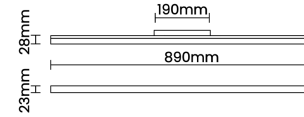

Linea Magic 48V 90 | 18W

Product Reference

Environment Indoor

Installation Track Mounted

Construction & Materials

Housing Extruded Aluminium

Primary Lens -

Primary Reflector -

Secondary Reflector -

Body Finish Black

Diffuser Premium high-transmission opal

Antiglare Baffle -

Thermal Management

Heat Sink Material Aluminium

Cooling Technique Passive Cooling

Optical System

Beam Direction Fixed

Tilt No

Swivel No

Electrical System

Driven with Constant Voltage Driver

Input Voltage/Hz 48V

Control Gear Included

Mounting Remote

LED Power Watts 17.7W

System Power Watts -

Operating Voltage Vin 48V

Power Factor p.f. -