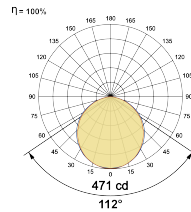

LED Power Watts 17.7W

System Power Watts -

Operating Voltage Vin 48V

Power Factor p.f. -

Light Distribution

LED Technology

Binning 3 Step MacAdam

LED Life Time @ L80/B10 >50000 hours