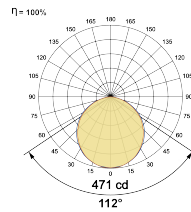

Light Distribution

LED Technology

Binning 3 Step MacAdam

LED Life Time @ L70/B10 >50000 hours

Colour Rendering (CRI) CRI90

Led Type SMD mid power

LED Fitted Samsung Mid power LED array 33V-36Vdc/500mA

Controls

Standard Switchable On/Off

Optional DDIM,BTTM,CASAMBI,Non Dimmable

Ordering Details

Code Example:	Name	Watt	CCT	CRI	Angle	Finish	Control
	Linea Magic 48V 90	18W	WW27K	CRI90	112°	SBL	On/Off

Select one from each column with highlighted values to create the ordering code

NAME	WATT	LUMEN	EFFICACY	CCT	CRI	ANGLE	FINISH	CONTROL		
Linea Magic 48V 90	18W	1292	73	2700K	WW27K	CRI90	112°	Black SBL	Non Dimmable	On/Off
		1328	75	3000K	WW30K				Dali Dimmable	DDIM
		1398	79	4000K	NW40K				Bluetooth Dimmable	BTTM
		1434	81	5700K	CW57K				Casambi	CBTM
				2700K-5700K	TW					
Linea Magic 48V 90	18W			WW27K	CRI90	112°	SBL	On/Off