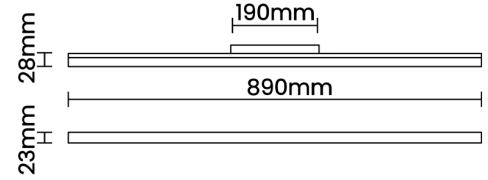

Linea Magic 48V 90 | 18W

Product Reference

Environment Indoor

Installation Track Mounted

Construction & Materials

Housing Extruded Aluminium

Primary Lens -

Primary Reflector -

Secondary Reflector -

Body Finish Black

Diffuser Premium high-transmission opal

Antiglare Baffle -

Thermal Management

Heat Sink Material Aluminium

Cooling Technique Passive Cooling

Optical System

Beam Direction Fixed

Tilt No

Swivel No

Electrical System

Driven with Constant Voltage Driver

Input Voltage/Hz 48V

Control Gear Included

Mounting Remote

LED Power Watts 17.7W

System Power Watts -

Operating Voltage Vin 48V

Power Factor p.f. -