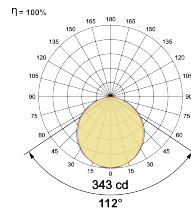

LED Power Watts 12.4W

System Power Watts -

Operating Voltage Vin 48V

Power Factor p.f. -

Light Distribution

LED Technology

Binning 3 Step MacAdam

LED Life Time @ L70/B10 >50000 hours