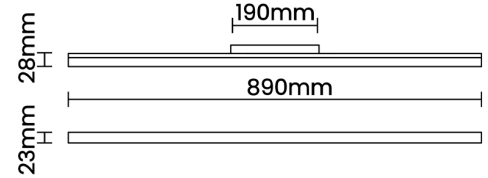

Linea Magic 48V 90 | 12.6W

Product Reference

Environment Indoor

Installation Track Mounted

Construction & Materials

Housing Extruded Aluminium

Primary Lens -

Primary Reflector -

Secondary Reflector -

Body Finish Black

Diffuser Premium high-transmission opal

Antiglare Baffle -

Thermal Management

Heat Sink Material Aluminium

Cooling Technique Passive Cooling

Optical System

Beam Direction Fixed

Tilt No

Swivel No

Electrical System

Driven with Constant Voltage Driver

Input Voltage/Hz 48V

Control Gear Included

Mounting Remote

LED Power Watts 12.4W

System Power Watts -

Operating Voltage Vin 48V

Power Factor p.f. -