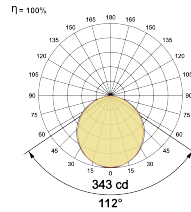

Linea Magic 48V 90 | 12.6W

Product Reference

Environment Indoor

Installation Track Mounted

Construction & Materials

Housing Extruded Aluminium

Primary Lens -

Primary Reflector -

Secondary Reflector -

Body Finish Black

Diffuser Premium high-transmission opal

Antiglare Baffle -

Thermal Management

Heat Sink Material Aluminium

Cooling Technique Passive Cooling

Optical System

Beam Direction Fixed

Tilt No

Swivel No

Electrical System

Driven with Constant Voltage Driver

Input Voltage/Hz 48V

Control Gear Included

Mounting Remote

LED Power Watts 12.4W

System Power Watts -

Operating Voltage Vin 48V

Power Factor p.f. -

LED Technology

Binning 3 Step MacAdam

LED Life Time @ L70/B10 >50000 hours

Colour Rendering (CRI) CRI90

Led Type SMD mid power

LED Fitted Samsung Mid power LED array 33V-36Vdc/350mA

Controls

Standard Switchable On/Off

Optional DDIM,BTTM,CASAMBI,Non Dimmable

Ordering Details

Code Example:	Name	Watt	CCT	CRI	Angle	Finish	Control
	Linea Magic 48V 90	12.6W	WW27K	CRI90	112°	SBL	On/Off

Select one from each column with highlighted values to create the ordering code

NAME	WATT	LUMEN	EFFICACY	CCT		CRI	ANGLE	FINISH		CONTROL	
Linea Magic 48V 90	12.6W	942	76	2700K	WW27K	CRI90	112°	Black	SBL	Non Dimmable On/Off	
		967	78	3000K	WW30K					Dali Dimmable DDIM	
		1017	82	4000K	NW40K					Bluetooth Dimmable BTTM	
		1042	84	5700K	CW57K					Casambi CBTM	
		2700K-5700K		TW							
Linea Magic 48V 90	12.6W			WW27K	CRI90	112°	SBL		On/Off