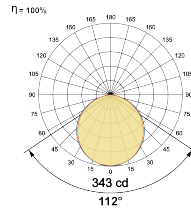

Light Distribution

LED Technology

Binning 3 Step MacAdam

LED Life Time @ L70/B10 >50000 hours

Colour Rendering (CRI) CRI90

Led Type SMD mid power

LED Fitted Samsung Mid power LED array 33V-36Vdc/350mA

Controls

Standard Switchable On/Off

Optional DDIM,BTTM,CASAMBI,Non Dimmable

Ordering Details

Code Example:	Name	Watt	CCT	CRI	Angle	Finish	Control
	Linea Magic 48V 90	12.6W	WW27K	CRI90	112°	SBL	On/Off

Select one from each column with highlighted values to create the ordering code

NAME	WATT	LUMEN	EFFICACY	CCT	CRI	ANGLE	FINISH	CONTROL		
Linea Magic 48V 90	12.6W	942	76	2700K	WW27K	CRI90	112°	Black SBL	Non Dimmable	On/Off
		967	78	3000K	WW30K				Dali Dimmable	DDIM
		1017	82	4000K	NW40K				Bluetooth Dimmable	BTTM
		1042	84	5700K	CW57K				Casambi	CBTM
				2700K-5700K	TW					
Linea Magic 48V 90	12.6W			WW27K	CRI90	112°	SBL	On/Off