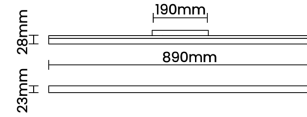

Linea Magic 48V 90 | 12.6W

Product Reference

Environment Indoor

Installation Track Mounted

Construction & Materials

Housing Extruded Aluminium

Primary Lens -

Primary Reflector -

Secondary Reflector -

Body Finish Black

Diffuser Premium high-transmission opal

Antiglare Baffle -

Thermal Management

Heat Sink Material Aluminium

Cooling Technique Passive Cooling

Optical System

Beam Direction Fixed

Tilt No

Swivel No

Electrical System

Driven with Constant Voltage Driver

Input Voltage/Hz 48V

Control Gear Included

Mounting Remote

LED Power Watts 12.4W

System Power Watts -

Operating Voltage Vin 48V

Power Factor p.f. -