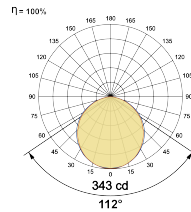

LED Power Watts 12.4W

System Power Watts -

Operating Voltage Vin 48V

Power Factor p.f. -

Light Distribution

LED Technology

Binning 3 Step MacAdam

LED Life Time @ L80/B10 >50000 hours