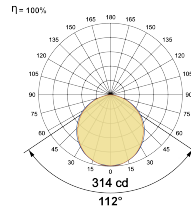

LED Power Watts 11.8W

System Power Watts -

Operating Voltage Vin 48V

Power Factor p.f. -

Light Distribution

LED Technology

Binning 3 Step MacAdam

LED Life Time @ L70/B10 >50000 hours