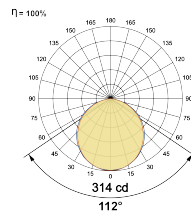

Light Distribution

LED Technology

Binning 3 Step MacAdam

LED Life Time @ L80/B10 >50000 hours

Colour Rendering (CRI) CRI80,CRI90

Led Type SMD mid power

LED Fitted Samsung Mid power LED array 33V-36Vdc/350mA

Controls

Standard Switchable On/Off

Optional DDIM,BTTM,CASAMBI,Non Dimmable