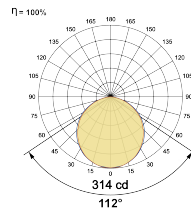

Light Distribution

LED Technology

Binning 3 Step MacAdam

LED Life Time @ L70/B10 >50000 hours

Colour Rendering (CRI) CRI80,CRI90

Led Type SMD mid power

LED Fitted Samsung Mid power LED array 33V-36Vdc/350mA

Controls

Standard Switchable On/Off

Optional DDIM,BTTM,CASAMBI,Non Dimmable

Ordering Details

Code Example:	Name	Watt	CCT	CRI	Angle	Finish	Control
	Linea Magic 48V 60	12.6W	WW27K	CRI80	112°	SBL	On/Off

Select one from each column with highlighted values to create the ordering code

NAME	WATT	LUMEN	EFFICACY	CCT		CRI	ANGLE	FINISH		CONTROL	
Linea Magic 48V 60	12.6W	861	73	2700K	WW27K	CRI80	112°	Black	SBL	Non Dimmable On/Off	
		885	75	3000K	WW30K	CRI90				Dali Dimmable DDIM	
		932	79	4000K	NW40K					Bluetooth Dimmable BTTM	
		956	81	5700K	CW57K					Casambi CBTM	
				2700K-5700K TW							
Linea Magic 48V 60	12.6W			WW27K		CRI80	112°	SBL		On/Off