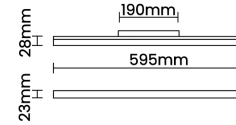

Linea Magic 48V 60 | 12.6W

Product Reference

Environment Indoor

Installation Track Mounted

Construction & Materials

Housing Extruded Aluminium

Primary Lens -

Primary Reflector -

Secondary Reflector -

Body Finish Black

Diffuser Premium high-transmission opal

Antiglare Baffle -

Thermal Management

Heat Sink Material Aluminium

Cooling Technique Passive Cooling

Optical System

Beam Direction Fixed

Tilt No

Swivel No

Electrical System

Driven with Constant Voltage Driver

Input Voltage/Hz 48V

Control Gear Included

Mounting Remote

LED Power Watts 11.8W

System Power Watts -

Operating Voltage Vin 48V

Power Factor p.f. -