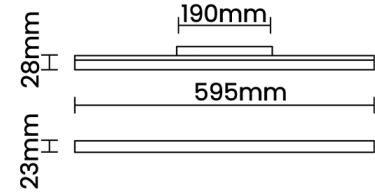

LED Power Watts 11.8W

System Power Watts -

Operating Voltage Vin 48V

Power Factor p.f. -

Ordering Details

| Code Example: | Name | Watt | CCT | CRI | Angle | Finish | Control |
|---------------|---------------------------|--------------|--------------|--------------|-------------|------------|---------------|
| | Linea Magic 48V 60 | 12.6W | WW27K | CRI80 | 112° | SBL | On/Off |

Select one from each column with highlighted values to create the ordering code

| NAME | WATT | LUMEN | EFFICACY | CCT | CRI | ANGLE | FINISH | CONTROL | |
|---------------------------|--------------|-------|----------|--------------|--------------|-------------|------------------|--------------------|---------------|
| Linea Magic 48V 60 | 12.6W | 861 | 73 | 2700K | WW27K | 112° | Black SBL | Non Dimmable | On/Off |
| | | 885 | 75 | 3000K | WW30K | | | Dali Dimmable | DDIM |
| | | 932 | 79 | 4000K | NW40K | | | Bluetooth Dimmable | BTTM |
| | | 956 | 81 | 5700K | CW57K | | | Casambi | CBTM |
| | | | | 2700K-5700K | TW | | | | |
| Linea Magic 48V 60 | 12.6W | | | WW27K | CRI80 | 112° | SBL | On/Off | |