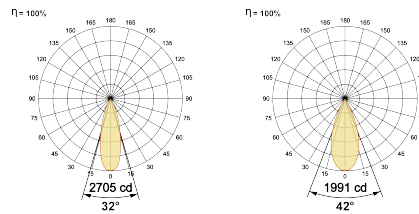

Light Distribution

LED Technology

Binning 3 Step MacAdam

LED Life Time @ L80/B10 >50000 hours

Colour Rendering (CRI) CRI80,CRI90

Led Type COB

LED Fitted Cree COB LED 33V-36Vdc/300mA

Controls

Standard Switchable On/Off

Optional DDIM,BTTM,CASAMBI,Non Dimmable

Ordering Details

Code Example:	Name	Watt	CCT	CRI	Angle	Finish	Control
	Ovo 48V	10.8W	WW27K	CRI80	32°(MD)	SWH	On/Off

Select one from each column with highlighted values to create the ordering code

NAME	WATT	LUMEN	EFFICACY	CCT	CRI	ANGLE	FINISH	CONTROL	
Ovo 48V	10.8W	957	92	2700K	WW27K	CRI80	32°(MD)	White SWH	
		988	95	3000K	WW30K	CRI90	42°(WD)	Black SBL	
		1040	100	4000K	NW40K			Bluetooth Dimmable	
		1061	102	5700K	CW57K			Casambi	
						Warm to Dim	W2D		
Ovo 48V	10.8W			WW27K	CRI80	32°(MD)	SWH	On/Off