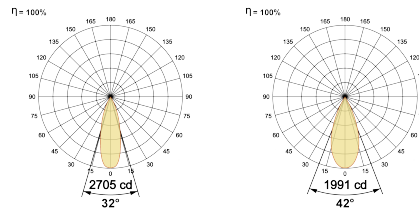

Light Distribution

LED Technology

Binning 3 Step MacAdam

LED Life Time @ L70/B10 >50000 hours

Colour Rendering (CRI) CRI80,CRI90

Led Type COB

LED Fitted Cree COB LED 33V-36Vdc/300mA

Controls

Standard Switchable On/Off

Optional DDIM,BTTM,CASAMBI,Non Dimmable

Ordering Details

Code Example:	Name	Watt	CCT	CRI	Angle	Finish	Control
	Ovo 48V	10.8W	WW27K	CRI80	32°(MD)	SWH	On/Off

Select one from each column with highlighted values to create the ordering code

NAME	WATT	LUMEN	EFFICACY	CCT		CRI	ANGLE	FINISH		CONTROL		
Ovo 48V	10.8W	957	92	2700K	WW27K	CRI80	32°(MD)	White	SWH	Non Dimmable	On/Off	
		988	95	3000K	WW30K	CRI90	42°(WD)	Black	SBL	Dali Dimmable	DDIM	
		1040	100	4000K	NW40K					Bluetooth Dimmable	BTTM	
		1061	102	5700K	CW57K					Casambi	CBTM	
						Warm to Dim	W2D					
Ovo 48V	10.8W			WW27K		CRI80	32°(MD)	SWH		On/Off