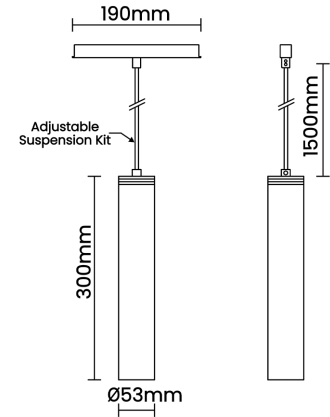

Ovo 48V | 10.8W

Product Reference

Environment Indoor

Installation Track Mounted

Construction & Materials

Housing Aluminium

Primary Lens PMMA

Primary Reflector PC metallised

Secondary Reflector -

Body Finish White,Black

Diffuser -

Antiglare Baffle -

Thermal Management

Heat Sink Material Die cast Aluminium

Cooling Technique Passive Cooling

Optical System

Beam Direction Fixed

Tilt No

Swivel No

Electrical System

Driven with Constant Voltage Driver

Input Voltage/Hz 48V

Control Gear Included

Mounting Remote

LED Power Watts 10.4W

System Power Watts -

Operating Voltage Vin 48V

Power Factor p.f. -