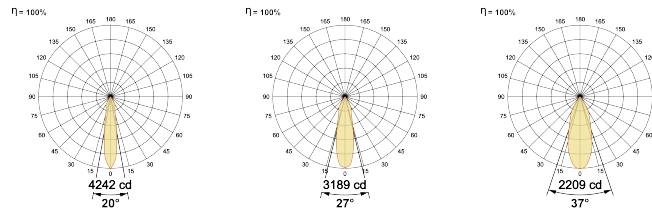

Light Distribution

LED Technology

Binning 3 Step MacAdam

LED Life Time @ L80/B10 >50000 hours

Colour Rendering (CRI) CRI80,CRI90

Led Type COB

LED Fitted Cree COB LED 33V-36Vdc/350mA

Controls

Standard Switchable On/Off

Optional DDIM,BTTM,CASAMBI,Non Dimmable