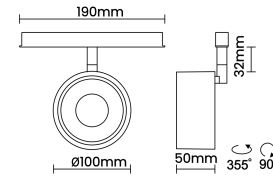

Look Around 48V | 12.6W

Product Reference

Environment Indoor

Installation Track Mounted

Construction & Materials

Housing Die Cast Aluminium

Primary Lens PMMA

Primary Reflector PC metallised

Secondary Reflector -

Body Finish White,Black

Diffuser -

Antiglare Baffle -

Thermal Management

Heat Sink Material Die cast Aluminium

Cooling Technique Passive Cooling

Optical System

Beam Direction Adjustable

Tilt Yes

Swivel Yes

Electrical System

Driven with Constant Voltage Driver

Input Voltage/Hz 48V

Control Gear Included

Mounting Remote

LED Power Watts 12.2W

System Power Watts -

Operating Voltage Vin 48V

Power Factor p.f. -