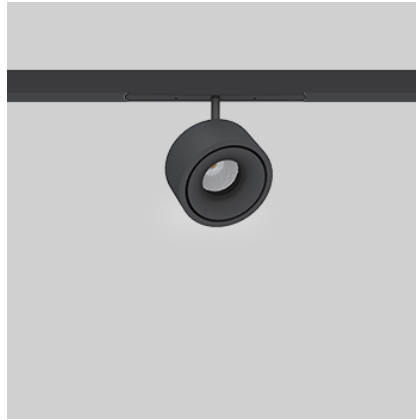

Look Around 48V | 12.6W

Product Reference

Environment Indoor

Installation Track Mounted

Construction & Materials

Housing Die Cast Aluminium

Primary Lens PMMA

Primary Reflector PC metallised

Secondary Reflector -

Body Finish White,Black

Diffuser -

Antiglare Baffle -

Thermal Management

Heat Sink Material Die cast Aluminium

Cooling Technique Passive Cooling

Optical System

Beam Direction Adjustable

Tilt Yes

Swivel Yes

Electrical System

Driven with Constant Voltage Driver

Input Voltage/Hz 48V

Control Gear Included

Mounting Remote

LED Power Watts 12.2W

System Power Watts -

Operating Voltage Vin 48V

Power Factor p.f. -

Light Distribution