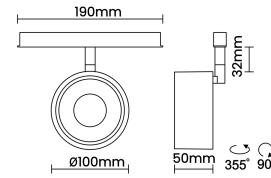

Look Around 48V | 12.6W

Product Reference

Environment Indoor

Installation Track Mounted

Construction & Materials

Housing Die Cast Aluminium

Primary Lens PMMA

Primary Reflector PC metallised

Secondary Reflector -

Body Finish White,Black

Diffuser -

Antiglare Baffle -

Thermal Management

Heat Sink Material Die cast Aluminium

Cooling Technique Passive Cooling

Optical System

Beam Direction Adjustable

Tilt Yes

Swivel Yes

Electrical System

Driven with Constant Voltage Driver

Input Voltage/Hz 48V

Control Gear Included

Mounting Remote

LED Power Watts 12.2W

System Power Watts -

Operating Voltage Vin 48V

Power Factor p.f. -