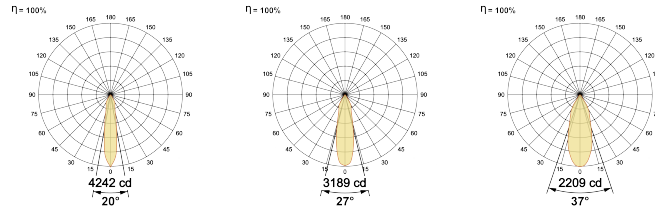

LED Power Watts 12.2W

System Power Watts -

Operating Voltage Vin 48V

Power Factor p.f. -

Light Distribution

LED Technology

Binning 3 Step MacAdam

LED Life Time @ L70/B10 >50000 hours