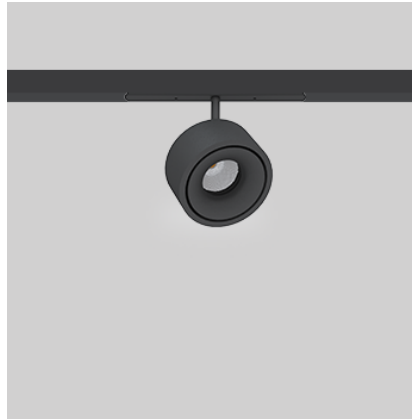

Look Around 48V | 12.6W

Product Reference

Environment Indoor

Installation Track Mounted

Construction & Materials

Housing Die Cast Aluminium

Primary Lens PMMA

Primary Reflector PC metallised

Secondary Reflector -

Body Finish White,Black

Diffuser -

Antiglare Baffle -

Thermal Management

Heat Sink Material Die cast Aluminium

Cooling Technique Passive Cooling

Optical System

Beam Direction Adjustable

Tilt Yes

Swivel Yes

Electrical System

Driven with Constant Voltage Driver

Input Voltage/Hz 48V

Control Gear Included

Mounting Remote

LED Power Watts 12.2W

System Power Watts -

Operating Voltage Vin 48V

Power Factor p.f. -

Light Distribution