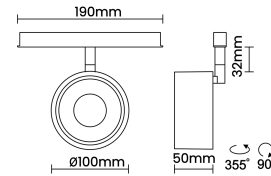

Look Around 48V | 12.6W

Product Reference

Environment Indoor

Installation Track Mounted

Construction & Materials

Housing Die Cast Aluminium

Primary Lens PMMA

Primary Reflector PC metallised

Secondary Reflector -

Body Finish White,Black

Diffuser -

Antiglare Baffle -

Thermal Management

Heat Sink Material Die cast Aluminium

Cooling Technique Passive Cooling

Optical System

Beam Direction Adjustable

Tilt Yes

Swivel Yes

Electrical System

Driven with Constant Voltage Driver

Input Voltage/Hz 48V

Control Gear Included

Mounting Remote

LED Power Watts 12.2W

System Power Watts -

Operating Voltage Vin 48V

Power Factor p.f. -