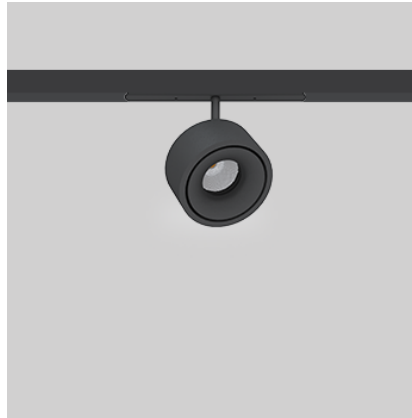

Look Around 48V | 12.6W

Product Reference

Environment Indoor

Installation Track Mounted

Construction & Materials

Housing Die Cast Aluminium

Primary Lens PMMA

Primary Reflector PC metallised

Secondary Reflector -

Body Finish White,Black

Diffuser -

Antiglare Baffle -

Thermal Management

Heat Sink Material Die cast Aluminium

Cooling Technique Passive Cooling

Optical System

Beam Direction Adjustable

Tilt Yes

Swivel Yes

Electrical System

Driven with Constant Voltage Driver

Input Voltage/Hz 48V

Control Gear Included

Mounting Remote

LED Power Watts 12.2W

System Power Watts -

Operating Voltage Vin 48V

Power Factor p.f. -