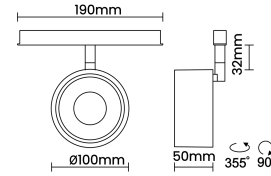

Look Around 48V | 12.6W

Product Reference

Environment Indoor

Installation Track Mounted

Construction & Materials

Housing Die Cast Aluminium

Primary Lens PMMA

Primary Reflector PC metallised

Secondary Reflector -

Body Finish White,Black

Diffuser -

Antiglare Baffle -

Thermal Management

Heat Sink Material Die cast Aluminium

Cooling Technique Passive Cooling

Optical System

Beam Direction Adjustable

Tilt Yes

Swivel Yes

Electrical System

Driven with Constant Voltage Driver

Input Voltage/Hz 48V

Control Gear Included

Mounting Remote

LED Power Watts 12.2W

System Power Watts -

Operating Voltage Vin 48V

Power Factor p.f. -