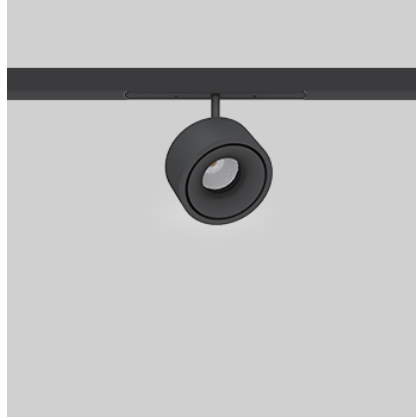

Look Around 48V | 12.6W

Product Reference

Environment Indoor

Installation Track Mounted

Construction & Materials

Housing Die Cast Aluminium

Primary Lens PMMA

Primary Reflector PC metallised

Secondary Reflector -

Body Finish White,Black

Diffuser -

Antiglare Baffle -

Thermal Management

Heat Sink Material Die cast Aluminium

Cooling Technique Passive Cooling

Optical System

Beam Direction Adjustable

Tilt Yes

Swivel Yes

Electrical System

Driven with Constant Voltage Driver

Input Voltage/Hz 48V

Control Gear Included

Mounting Remote

LED Power Watts 12.2W

System Power Watts -

Operating Voltage Vin 48V

Power Factor p.f. -