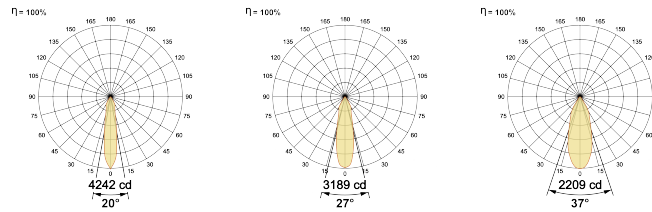

LED Power Watts 12.2W

System Power Watts -

Operating Voltage Vin 48V

Power Factor p.f. -

Light Distribution

LED Technology

Binning 3 Step MacAdam

LED Life Time @ L70/B10 >50000 hours