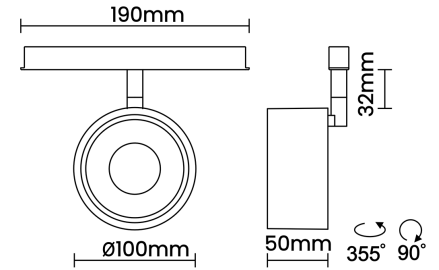

LED Power Watts 12.2W

System Power Watts -

Operating Voltage Vin 48V

Power Factor p.f. -

Ordering Details

Code Example:	Name	Watt	CCT	CRI	Angle	Finish	Control
	Look Around 48V	12.6W	WW27K	CRI80	20°(SS)	SWH	On/Off

Select one from each column with highlighted values to create the ordering code

NAME	WATT	LUMEN	EFFICACY	CCT	CRI	ANGLE	FINISH	CONTROL
Look Around 48V	12.6W	1232	101	2700K	WW27K	CRI80	White	Non Dimmable
		1269	104	3000K	WW30K	CRI90	Black	Dali Dimmable
		1330	109	4000K	NW40K			Bluetooth Dimmable
		1354	111	5700K	CW57K			Casambi
				2700K-5700K	TW			
				Warm to Dim	W2D			
Look Around 48V	12.6W			WW27K	CRI80	20°(SS)	SWH	On/Off