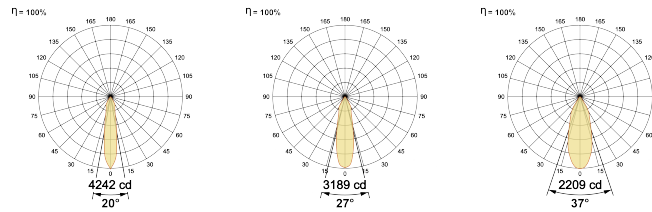

LED Technology

Binning 3 Step MacAdam

LED Life Time @ L70/B10 >50000 hours

Colour Rendering (CRI) CRI80,CRI90

Led Type COB

LED Fitted Cree COB LED 33V-36Vdc/350mA

Controls

Standard Switchable On/Off

Optional DDIM,BTMM,CASAMBI,Non Dimmable

Ordering Details

Code Example:	Name	Watt	CCT	CRI	Angle	Finish	Control
	Look Around 48V	12.6W	WW27K	CRI80	20°(SS)	SWH	On/Off

Select one from each column with highlighted values to create the ordering code

NAME	WATT	LUMEN	EFFICACY	CCT	CRI	ANGLE	FINISH	CONTROL	
Look Around 48V	12.6W	1232	101	2700K	WW27K	CRI80	20°(SS)	White SWH Non Dimmable On/Off	
		1269	104	3000K	WW30K	CRI90	27°(MD)	Black SBL Dali Dimmable DDIM	
		1330	109	4000K	NW40K		37°(WD)	Bluetooth Dimmable BTMM	
		1354	111	5700K	CW57K			Casambi CBTM	
				2700K-5700K	TW				
				Warm to Dim	W2D				
Look Around 48V	12.6W			WW27K	CRI80	20°(SS)	SWH	On/Off