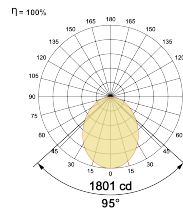

LED Power Watts 29.1W

System Power Watts 33.4W

Operating Voltage Vin 220-240 Vac

Power Factor p.f. > 0.95

Light Distribution

LED Technology

Binning 3 Step MacAdam

LED Life Time @ L70/B10 >50000 hours