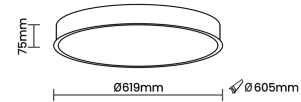

Circulo R 60 | 34W

Product Reference

Environment Indoor

Installation Ceiling Recess

Construction & Materials

Housing Extruded and Sheet Aluminium

Primary Lens -

Primary Reflector White Optics

Secondary Reflector -

Body Finish White,Black,Custom

Diffuser Opal PC, Microprismatic

Antiglare Baffle -

Thermal Management

Heat Sink Material Aluminium

Cooling Technique Passive Cooling

Optical System

Beam Direction General Diffuse

Tilt No

Swivel No

Electrical System

Driven with Constant Current Driver

Input Voltage/Hz 220V- 240V/50-60Hz

Control Gear Included

Mounting Integral

LED Power Watts 29.1W

System Power Watts 33.4W

Operating Voltage Vin 220-240 Vac

Power Factor p.f. > 0.95