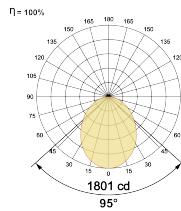

Light Distribution

LED Technology

Binning 3 Step MacAdam

LED Life Time @ L80/B10 >50000 hours

Colour Rendering (CRI) CRI80,CRI90

Led Type SMD mid power

LED Fitted Osram/Samsung Mid power LED array 43V-48Vdc/700mA

Controls

Standard Switchable On/Off

Optional DDIM,CASAMBI,Non Dimmable

Ordering Details

Code Example:	Name	Watt	CCT	CRI	Angle	Finish	Control
	Circulo R 60	34W	WW27K	CRI80	95°	SWH	On/Off

Select one from each column with highlighted values to create the ordering code

NAME	WATT	LUMEN	EFFICACY	CCT	CRI	ANGLE	FINISH	CONTROL			
Circulo R 60	34W	4175	125	2700K	WW27K	95°	White	SWH	Non Dimmable	On/Off	
		4242	127	3000K	WW30K		CRI90	Black	SBL	Dali Dimmable	DDIM
		4342	130	4000K	NW40K			Custom	CSM	Casambi	CBTM
		4409	132	5700K	CW57K						
				2700K-5700K	TW						
Circulo R 60	34W			WW27K	CRI80	95°	SWH	On/Off