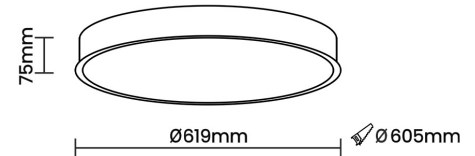

Circulo R 60 | 34W

Product Reference

Environment Indoor

Installation Ceiling Recess

Construction & Materials

Housing Extruded and Sheet Aluminium

Primary Lens -

Primary Reflector White Optics

Secondary Reflector -

Body Finish White,Black,Custom

Diffuser Opal PC, Microprismatic

Antiglare Baffle -

Thermal Management

Heat Sink Material Aluminium

Cooling Technique Passive Cooling

Optical System

Beam Direction General Diffuse

Tilt No

Swivel No

Electrical System

Driven with Constant Current Driver

Input Voltage/Hz 220V- 240V/50-60Hz

Control Gear Included

Mounting Integral

LED Power Watts 29.1W

System Power Watts 33.4W

Operating Voltage V_{in} 220-240 Vac

Power Factor p.f. > 0.95