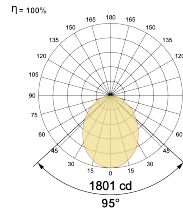

## Optical System

Beam Direction General Diffuse

Tilt No

Swivel No