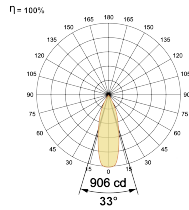

Light Distribution

LED Technology

Binning 3 Step MacAdam

LED Life Time @ L70/B10 >50000 hours

Colour Rendering (CRI) CRI80,CRI90

Led Type COB

LED Fitted Cree COB LED 9Vdc/500mA

Controls

Standard Switchable On/Off

Optional DDIM,BTTM,CASAMBI,Non Dimmable

Ordering Details

Code Example:	Name	Watt	CCT	CRI	Angle	Finish	Control
	Dot 48V	4.5W	WW27K	CRI80	33°(MD)	SWH	On/Off

Select one from each column with highlighted values to create the ordering code

NAME	WATT	LUMEN	EFFICACY	CCT	CRI	ANGLE	FINISH	CONTROL
Dot 48V	4.5W	361	82	2700K	WW27K	33°(MD)	White	Non Dimmable
		374	85	3000K	WW30K		Black	Dali Dimmable
		396	90	4000K	NW40K			Bluetooth Dimmable
		405	92	5700K	CW57K			Casambi
Dot 48V	4.5W			WW27K	CRI80	33°(MD)	SWH	On/off