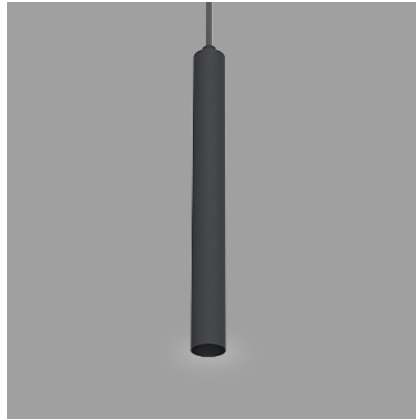

Dot 48V | 4.5W

Product Reference

Environment Indoor

Installation Track Mounted

Construction & Materials

Housing Milled Aluminium

Primary Lens PMMA

Primary Reflector PC metallised

Secondary Reflector -

Body Finish White,Black

Diffuser -

Antiglare Baffle -

Thermal Management

Heat Sink Material Aluminium

Cooling Technique Passive Cooling

Optical System

Beam Direction Fixed

Tilt No

Swivel No

Electrical System

Driven with Constant Voltage Driver

Input Voltage/Hz 48V

Control Gear Included

Mounting Remote

LED Power Watts 4.4W

System Power Watts -

Operating Voltage Vin 48V

Power Factor p.f. -

Light Distribution

LED Technology

Binning 3 Step MacAdam

LED Life Time @ L70/B10 >50000 hours

Colour Rendering (CRI) CRI80,CRI90

Led Type COB

LED Fitted Cree COB LED 9Vdc/500mA

Controls

Standard Switchable On/Off

Optional DDIM,BTTM,CASAMBI,Non Dimmable

Ordering Details

Code Example:	Name	Watt	CCT	CRI	Angle	Finish	Control
	Dot 48V	4.5W	WW27K	CRI80	33°(MD)	SWH	On/Off

Select one from each column with highlighted values to create the ordering code

NAME	WATT	LUMEN	EFFICACY	CCT	CRI	ANGLE	FINISH	CONTROL
Dot 48V	4.5W	361	82	2700K	WW27K	33°(MD)	White	Non Dimmable
		374	85	3000K	WW30K		Black	Dali Dimmable
		396	90	4000K	NW40K			Bluetooth Dimmable
		405	92	5700K	CW57K			Casambi
Dot 48V	4.5W			WW27K	CRI80	33°(MD)	SWH	On/off