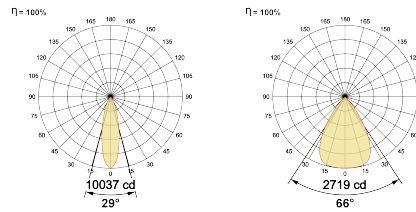

LED Technology

Binning 3 Step MacAdam

LED Life Time @ L70/B10 >50000 hours

Colour Rendering (CRI) CRI80,CRI90

Led Type SMD high power

LED Fitted Cree 3030 LED 39V-42Vdc/700mA

Controls

Standard Switchable On/Off

Optional DDIM,BTTM,CASAMBI,Non Dimmable

Ordering Details

Code Example:	Name	Watt	CCT	CRI	Angle	Finish	Control
	Dark Magic Wash 48V 112	29.4W	WW27K	CRI80	29°(MD)	SBL	On/Off

Select one from each column with highlighted values to create the ordering code

NAME	WATT	LUMEN	EFFICACY	CCT	CRI	ANGLE	FINISH	CONTROL	
Dark Magic Wash 48V 112	29.4W	3329	114	2700K	WW27K	CRI80	29°(MD)	Non Dimmable On/Off	
		3446	118	3000K	WW30K	CRI90	66°(VWD)	Dali Dimmable DDIM	
		3592	123	4000K	NW40K			Bluetooth Dimmable BTTM	
		3679	126	5700K	CW57K			Casambi CBTM	
				2700K-5700K	TW				
Dark Magic Wash 48V 112	29.4W			WW27K	CRI80	29°(MD)	SBL	On/Off