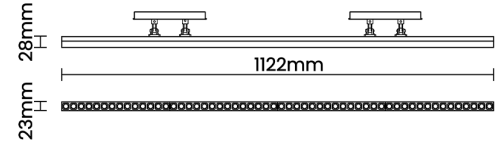

Dark Magic Wash 48V 112 | 29.4W

Product Reference

Environment Indoor

Installation Track Mounted

Construction & Materials

Housing Die Cast Aluminium

Primary Lens -

Primary Reflector PC metallised

Secondary Reflector Black Raster – ABS

Body Finish Black

Diffuser -

Antiglare Baffle -

Thermal Management

Heat Sink Material Die cast Aluminium

Cooling Technique Passive Cooling

Optical System

Beam Direction Adjustable

Tilt Yes

Swivel No

Electrical System

Driven with Constant Voltage Driver

Input Voltage/Hz 48V

Control Gear Included

Mounting Remote

LED Power Watts 29.2W

System Power Watts -

Operating Voltage Vin 48V

Power Factor p.f. -