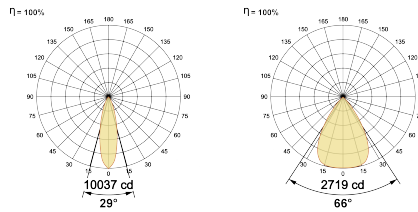

Light Distribution

LED Technology

Binning 3 Step MacAdam

LED Life Time @ L80/B10 >50000 hours

Colour Rendering (CRI) CRI80,CRI90

Led Type SMD high power

LED Fitted Cree 3030 LED 39V-42Vdc/700mA

Controls

Standard Switchable On/Off

Optional DDIM,BTTM,CASAMBI,Non Dimmable

Ordering Details

Code Example:	Name	Watt	CCT	CRI	Angle	Finish	Control
	Dark Magic Wash 48V 112	29.4W	WW27K	CRI80	29°(MD)	SBL	On/Off

Select one from each column with highlighted values to create the ordering code

NAME	WATT	LUMEN	EFFICACY	CCT	CRI	ANGLE	FINISH	CONTROL	
Dark Magic Wash 48V 112	29.4W	3329	114	2700K	WW27K	CRI80	29°(MD)	Black SBL Non Dimmable On/Off	
		3446	118	3000K	WW30K	CRI90	66°(VWD)	Dali Dimmable DDIM	
		3592	123	4000K	NW40K			Bluetooth Dimmable BTTM	
		3679	126	5700K	CW57K			Casambi CBTM	
				2700K-5700K	TW				
Dark Magic Wash 48V 112	29.4W			WW27K	CRI80	29°(MD)	SBL	On/Off