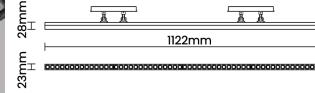

Dark Magic Wash 48V 112 | 29.4W

Product Reference

Environment Indoor

Installation Track Mounted

Construction & Materials

Housing Die Cast Aluminium

Primary Lens -

Primary Reflector PC metallised

Secondary Reflector Black Raster - ABS

Body Finish Black

Diffuser Premium high-transmission opal

Antiglare Baffle -

Thermal Management

Heat Sink Material Die cast Aluminium

Cooling Technique Passive Cooling

Optical System

Beam Direction Adjustable

Tilt Yes

Swivel No

Electrical System

Driven with Constant Voltage Driver

Input Voltage/Hz 48V

Control Gear Included

Mounting Remote

LED Power Watts 29.2W

System Power Watts -

Operating Voltage Vin 48V

Power Factor p.f. -