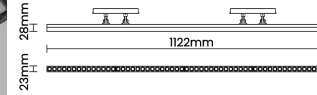

Dark Magic Wash 48V 112 | 29.4W

Product Reference

Environment Indoor

Installation Track Mounted

Construction & Materials

Housing Die Cast Aluminium

Primary Lens -

Primary Reflector PC metallised

Secondary Reflector Black Raster - ABS

Body Finish Black

Diffuser Premium high-transmission opal

Antiglare Baffle -

Thermal Management

Heat Sink Material Die cast Aluminium

Cooling Technique Passive Cooling

Optical System

Beam Direction Adjustable

Tilt Yes

Swivel No

Electrical System

Driven with Constant Voltage Driver

Input Voltage/Hz 48V

Control Gear Included

Mounting Remote

LED Power Watts 29.2W

System Power Watts -

Operating Voltage Vin 48V

Power Factor p.f. -