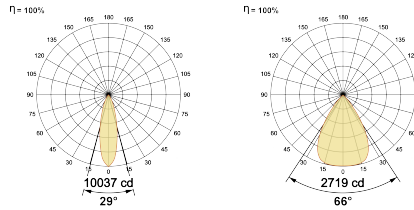

Light Distribution

LED Technology

Binning 3 Step MacAdam

LED Life Time @ L70/B10 >50000 hours

Colour Rendering (CRI) CRI80,CRI90

Led Type SMD high power

LED Fitted Cree 3030 LED 39V-42Vdc/700mA

Controls

Standard Switchable On/Off

Optional DDIM,BTTM,CASAMBI,Non Dimmable

Ordering Details

Code Example:	Name	Watt	CCT	CRI	Angle	Finish	Control
	Dark Magic Wash 48V 112	29.4W	WW27K	CRI80	29°(MD)	SBL	On/Off

Select one from each column with highlighted values to create the ordering code

NAME	WATT	LUMEN	EFFICACY	CCT		CRI	ANGLE	FINISH	CONTROL	
Dark Magic Wash 48V 112	29.4W	3329	114	2700K	WW27K	CRI80	29°(MD)	Black SBL	Non Dimmable	On/Off
		3446	118	3000K	WW30K	CRI90	66°(VWD)		Dali Dimmable	DDIM
		3592	123	4000K	NW40K				Bluetooth Dimmable	BTTM
		3679	126	5700K	CW57K				Casambi	CBTM
				2700K-5700K		TW				
Dark Magic Wash 48V 112	29.4W			WW27K		CRI80	29°(MD)	SBL	On/Off