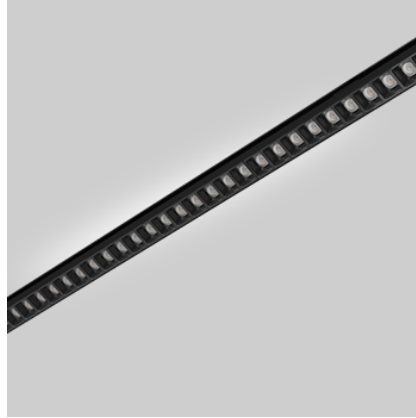

Dark Magic Wash 48V 84 | 21W

Product Reference

Environment Indoor

Installation Track Mounted

Construction & Materials

Housing Die Cast Aluminium

Primary Lens -

Primary Reflector PC metallised

Secondary Reflector Black Raster – ABS

Body Finish Black

Diffuser Premium high-transmission opal

Antiglare Baffle -

Thermal Management

Heat Sink Material Die cast Aluminium

Cooling Technique Passive Cooling

Optical System

Beam Direction Adjustable

Tilt Yes

Swivel No

Electrical System

Driven with Constant Voltage Driver

Input Voltage/Hz 48V

Control Gear Included

Mounting Remote

LED Power Watts 21.0W

System Power Watts -

Operating Voltage Vin 48V

Power Factor p.f. -

LED Technology

Binning 3 Step MacAdam

LED Life Time @ L70/B10 >50000 hours

Colour Rendering (CRI) CRI80,CRI90

Led Type SMD high power

LED Fitted Cree 3030 LED 39V-42Vdc/500mA

Controls

Standard Switchable On/Off

Optional DDIM,BTTM,CASAMBI,Non Dimmable

Ordering Details

Code Example:	Name	Watt	CCT	CRI	Angle	Finish	Control
	Dark Magic Wash 48V 84	21W	WW27K	CRI80	29°(MD)	SBL	On/Off

Select one from each column with highlighted values to create the ordering code

NAME	WATT	LUMEN	EFFICACY	CCT	CRI	ANGLE	FINISH	CONTROL
Dark Magic Wash 48V 84	21W	2394	114	2700K	WW27K	CRI80	29°(MD)	Non Dimmable On/Off
		2478	118	3000K	WW30K	CRI90	66°(VWD)	Dali Dimmable DDIM
		2583	123	4000K	NW40K			Bluetooth Dimmable BTTM
		2646	126	5700K	CW57K			Casambi CBTM
				2700K-5700K	TW			
Dark Magic Wash 48V 84	21W			WW27K	CRI80	29°(MD)	SBL	On/Off