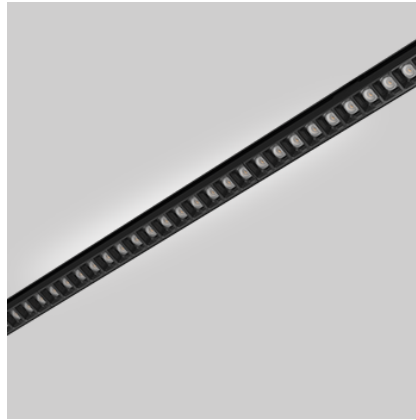

Dark Magic Wash 48V 84 | 21W

Product Reference

Environment Indoor

Installation Track Mounted

Construction & Materials

Housing Die Cast Aluminium

Primary Lens -

Primary Reflector PC metallised

Secondary Reflector Black Raster - ABS

Body Finish Black

Diffuser Premium high-transmission opal

Antiglare Baffle -

Thermal Management

Heat Sink Material Die cast Aluminium

Cooling Technique Passive Cooling

Optical System

Beam Direction Adjustable

Tilt Yes

Swivel No

Electrical System

Driven with Constant Voltage Driver

Input Voltage/Hz 48V

Control Gear Included

Mounting Remote

LED Power Watts 21.0W

System Power Watts -

Operating Voltage Vin 48V

Power Factor p.f. -

Light Distribution