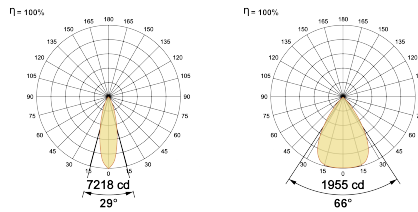

LED Technology

Binning 3 Step MacAdam

LED Life Time @ L70/B10 >50000 hours

Colour Rendering (CRI) CRI80,CRI90

Led Type SMD high power

LED Fitted Cree 3030 LED 39V-42Vdc/500mA

Controls

Standard Switchable On/Off

Optional DDIM,BTTM,CASAMBI,Non Dimmable

Ordering Details

Code Example:	Name	Watt	CCT	CRI	Angle	Finish	Control
	Dark Magic Wash 48V 84	21W	WW27K	CRI80	29°(MD)	SBL	On/Off

Select one from each column with highlighted values to create the ordering code

NAME	WATT	LUMEN	EFFICACY	CCT	CRI	ANGLE	FINISH	CONTROL
Dark Magic Wash 48V 84	21W	2394	114	2700K	WW27K	CRI80	29°(MD)	Non Dimmable On/Off
		2478	118	3000K	WW30K	CRI90	66°(VWD)	Dali Dimmable DDIM
		2583	123	4000K	NW40K			Bluetooth Dimmable BTTM
		2646	126	5700K	CW57K			Casambi CBTM
				2700K-5700K	TW			
Dark Magic Wash 48V 84	21W			WW27K	CRI80	29°(MD)	SBL	On/Off