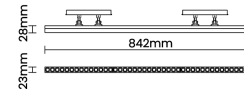

Dark Magic Wash 48V 84 | 21W

Product Reference

Environment Indoor

Installation Track Mounted

Construction & Materials

Housing Die Cast Aluminium

Primary Lens -

Primary Reflector PC metallised

Secondary Reflector Black Raster - ABS

Body Finish Black

Diffuser Premium high-transmission opal

Antiglare Baffle -

Thermal Management

Heat Sink Material Die cast Aluminium

Cooling Technique Passive Cooling

Optical System

Beam Direction Adjustable

Tilt Yes

Swivel No

Electrical System

Driven with Constant Voltage Driver

Input Voltage/Hz 48V

Control Gear Included

Mounting Remote

LED Power Watts 21.0W

System Power Watts -

Operating Voltage Vin 48V

Power Factor p.f. -