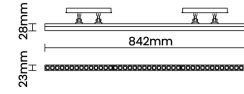

Dark Magic Wash 48V 84 | 21W

Product Reference

Environment Indoor

Installation Track Mounted

Construction & Materials

Housing Die Cast Aluminium

Primary Lens -

Primary Reflector PC metallised

Secondary Reflector Black Raster – ABS

Body Finish Black

Diffuser Premium high-transmission opal

Antiglare Baffle -

Thermal Management

Heat Sink Material Die cast Aluminium

Cooling Technique Passive Cooling

Optical System

Beam Direction Adjustable

Tilt Yes

Swivel No

Electrical System

Driven with Constant Voltage Driver

Input Voltage/Hz 48V

Control Gear Included

Mounting Remote

LED Power Watts 21.0W

System Power Watts -

Operating Voltage Vin 48V

Power Factor p.f. -

LED Technology

Binning 3 Step MacAdam

LED Life Time @ L70/B10 >50000 hours

Colour Rendering (CRI) CRI80,CRI90

Led Type SMD high power

LED Fitted Cree 3030 LED 39V-42Vdc/500mA

Controls

Standard Switchable On/Off

Optional DDIM,BTTM,CASAMBI,Non Dimmable

Ordering Details

Code Example:	Name	Watt	CCT	CRI	Angle	Finish	Control
	Dark Magic Wash 48V 84	21W	WW27K	CRI80	29°(MD)	SBL	On/Off

Select one from each column with highlighted values to create the ordering code

NAME	WATT	LUMEN	EFFICACY	CCT	CRI	ANGLE	FINISH	CONTROL
Dark Magic Wash 48V 84	21W	2394	114	2700K	WW27K	CRI80	29°(MD)	Non Dimmable On/Off
		2478	118	3000K	WW30K	CRI90	66°(VWD)	Dali Dimmable DDIM
		2583	123	4000K	NW40K			Bluetooth Dimmable BTTM
		2646	126	5700K	CW57K			Casambi CBTM
				2700K-5700K	TW			
Dark Magic Wash 48V 84	21W			WW27K	CRI80	29°(MD)	SBL	On/Off