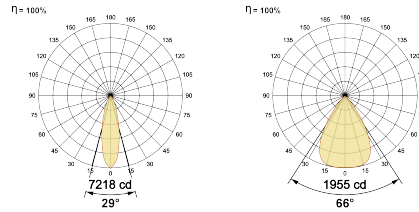

Dark Magic Wash 48V 84 | 21W

Product Reference

Environment Indoor

Installation Track Mounted

Construction & Materials

Housing Die Cast Aluminium

Primary Lens -

Primary Reflector PC metallised

Secondary Reflector Black Raster – ABS

Body Finish Black

Diffuser Premium high-transmission opal

Antiglare Baffle -

Thermal Management

Heat Sink Material Die cast Aluminium

Cooling Technique Passive Cooling

Optical System

Beam Direction Adjustable

Tilt Yes

Swivel No

Electrical System

Driven with Constant Voltage Driver

Input Voltage/Hz 48V

Control Gear Included

Mounting Remote

LED Power Watts 21.0W

System Power Watts -

Operating Voltage Vin 48V

Power Factor p.f. -

LED Technology

Binning 3 Step MacAdam

LED Life Time @ L70/B10 >50000 hours

Colour Rendering (CRI) CRI80,CRI90

Led Type SMD high power

LED Fitted Cree 3030 LED 39V-42Vdc/500mA

Controls

Standard Switchable On/Off

Optional DDIM,BTTM,CASAMBI,Non Dimmable

Ordering Details

Code Example:	Name	Watt	CCT	CRI	Angle	Finish	Control
	Dark Magic Wash 48V 84	21W	WW27K	CRI80	29°(MD)	SBL	On/Off

Select one from each column with highlighted values to create the ordering code

NAME	WATT	LUMEN	EFFICACY	CCT	CRI	ANGLE	FINISH	CONTROL
Dark Magic Wash 48V 84	21W	2394	114	2700K	WW27K	CRI80	29°(MD)	Non Dimmable On/Off
		2478	118	3000K	WW30K	CRI90	66°(VWD)	Dali Dimmable DDIM
		2583	123	4000K	NW40K			Bluetooth Dimmable BTTM
		2646	126	5700K	CW57K			Casambi CBTM
				2700K-5700K	TW			
Dark Magic Wash 48V 84	21W			WW27K	CRI80	29°(MD)	SBL	On/Off