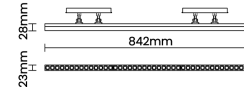

Dark Magic Wash 48V 84 | 21W

Product Reference

Environment Indoor

Installation Track Mounted

Construction & Materials

Housing Die Cast Aluminium

Primary Lens -

Primary Reflector PC metallised

Secondary Reflector Black Raster - ABS

Body Finish Black

Diffuser Premium high-transmission opal

Antiglare Baffle -

Thermal Management

Heat Sink Material Die cast Aluminium

Cooling Technique Passive Cooling

Optical System

Beam Direction Adjustable

Tilt Yes

Swivel No

Electrical System

Driven with Constant Voltage Driver

Input Voltage/Hz 48V

Control Gear Included

Mounting Remote

LED Power Watts 21.0W

System Power Watts -

Operating Voltage Vin 48V

Power Factor p.f. -