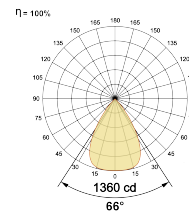

Dark Magic Wash 48V 56 | 14.7W

Product Reference

Environment Indoor

Installation Track Mounted

Construction & Materials

Housing Die Cast Aluminium

Primary Lens -

Primary Reflector PC metallised

Secondary Reflector Black Raster – ABS

Body Finish Black

Diffuser Premium high-transmission opal

Antiglare Baffle -

Thermal Management

Heat Sink Material Die cast Aluminium

Cooling Technique Passive Cooling

Optical System

Beam Direction Adjustable

Tilt Yes

Swivel No

Electrical System

Driven with Constant Voltage Driver

Input Voltage/Hz 48V

Control Gear Included

Mounting Remote

LED Power Watts 14.6W

System Power Watts -

Operating Voltage Vin 48V

Power Factor p.f. -

Ordering Details

Code Example:	Name	Watt	CCT	CRI	Angle	Finish	Control
	Dark Magic Wash 48V 56	14.7W	WW27K	CRI80	29°(MD)	SBL	On/Off

Select one from each column with highlighted values to create the ordering code

NAME	WATT	LUMEN	EFFICACY	CCT		CRI	ANGLE	FINISH	CONTROL	
Dark Magic Wash 48V 56	14.7W	1664	114	2700K	WW27K	CRI80	29°(MD)	Black SBL	Non Dimmable	On/Off
		1723	118	3000K	WW30K	CRI90	66°(VWD)		Dali Dimmable	DDIM
		1796	123	4000K	NW40K				Bluetooth Dimmable	BTTM
		1840	126	5700K	CW57K				Casambi	CBTM
				2700K-5700K		TW				
Dark Magic Wash 48V 56	14.7W			WW27K		CRI80	29°(MD)	SBL	On/Off	

LED Technology

Binning 3 Step MacAdam

LED Life Time @ L70/B10 >50000 hours

Colour Rendering (CRI) CRI80,CRI90

Led Type SMD high power

LED Fitted Cree 3030 LED 39V-42Vdc/350mA

Controls

Standard Switchable On/Off

Optional DDIM,BTTM,CASAMBI,Non Dimmable