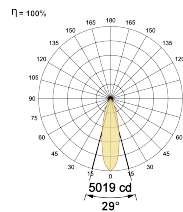

Dark Magic Wash 48V 56 | 14.7W

Product Reference

Environment Indoor

Installation Track Mounted

Construction & Materials

Housing Die Cast Aluminium

Primary Lens -

Primary Reflector PC metallised

Secondary Reflector Black Raster – ABS

Body Finish Black

Diffuser Premium high-transmission opal

Antiglare Baffle -

Thermal Management

Heat Sink Material Die cast Aluminium

Cooling Technique Passive Cooling

Optical System

Beam Direction Adjustable

Tilt Yes

Swivel No

Electrical System

Driven with Constant Voltage Driver

Input Voltage/Hz 48V

Control Gear Included

Mounting Remote

LED Power Watts 14.6W

System Power Watts -

Operating Voltage Vin 48V

Power Factor p.f. -

Ordering Details

Code Example:	Name	Watt	CCT	CRI	Angle	Finish	Control
	Dark Magic Wash 48V 56	14.7W	WW27K	CRI80	29°(MD)	SBL	On/Off

Select one from each column with highlighted values to create the ordering code

NAME	WATT	LUMEN	EFFICACY	CCT		CRI	ANGLE	FINISH	CONTROL	
Dark Magic Wash 48V 56	14.7W	1664	114	2700K	WW27K	CRI80	29°(MD)	Black SBL	Non Dimmable	On/Off
		1723	118	3000K	WW30K	CRI90	66°(VWD)		Dali Dimmable	DDIM
		1796	123	4000K	NW40K				Bluetooth Dimmable	BTTM
		1840	126	5700K	CW57K				Casambi	CBTM
				2700K-5700K		TW				
Dark Magic Wash 48V 56	14.7W			WW27K		CRI80	29°(MD)	SBL	On/Off	

LED Technology

Binning 3 Step MacAdam

LED Life Time @ L70/B10 >50000 hours

Colour Rendering (CRI) CRI80,CRI90

Led Type SMD high power

LED Fitted Cree 3030 LED 39V-42Vdc/350mA

Controls

Standard Switchable On/Off

Optional DDIM,BTTM,CASAMBI,Non Dimmable