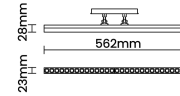

Dark Magic Wash 48V 56 | 14.7W

Product Reference

Environment Indoor

Installation Track Mounted

Construction & Materials

Housing Die Cast Aluminium

Primary Lens -

Primary Reflector PC metallised

Secondary Reflector Black Raster – ABS

Body Finish Black

Diffuser Premium high-transmission opal

Antiglare Baffle -

Thermal Management

Heat Sink Material Die cast Aluminium

Cooling Technique Passive Cooling

Optical System

Beam Direction Adjustable

Tilt Yes

Swivel No

Electrical System

Driven with Constant Voltage Driver

Input Voltage/Hz 48V

Control Gear Included

Mounting Remote

LED Power Watts 14.6W

System Power Watts -

Operating Voltage Vin 48V

Power Factor p.f. -

Ordering Details

Code Example:	Name	Watt	CCT	CRI	Angle	Finish	Control
	Dark Magic Wash 48V 56	14.7W	WW27K	CRI80	29°(MD)	SBL	On/Off

Select one from each column with highlighted values to create the ordering code

NAME	WATT	LUMEN	EFFICACY	CCT		CRI	ANGLE	FINISH	CONTROL	
Dark Magic Wash 48V 56	14.7W	1664	114	2700K	WW27K	CRI80	29°(MD)	Black SBL	Non Dimmable	On/Off
		1723	118	3000K	WW30K	CRI90	66°(VWD)		Dali Dimmable	DDIM
		1796	123	4000K	NW40K				Bluetooth Dimmable	BTTM
		1840	126	5700K	CW57K				Casambi	CBTM
				2700K-5700K		TW				
Dark Magic Wash 48V 56	14.7W			WW27K		CRI80	29°(MD)	SBL	On/Off	

LED Technology

Binning 3 Step MacAdam

LED Life Time @ L70/B10 >50000 hours

Colour Rendering (CRI) CRI80,CRI90

Led Type SMD high power

LED Fitted Cree 3030 LED 39V-42Vdc/350mA

Controls

Standard Switchable On/Off

Optional DDIM,BTTM,CASAMBI,Non Dimmable