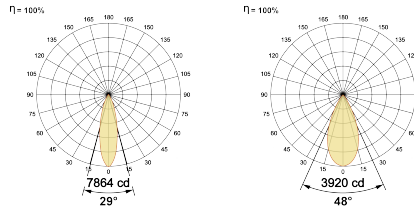

LED Power Watts 24.4W

System Power Watts -

Operating Voltage Vin 48V

Power Factor p.f. -

Light Distribution

LED Technology

Binning 3 Step MacAdam

LED Life Time @ L70/B10 >50000 hours