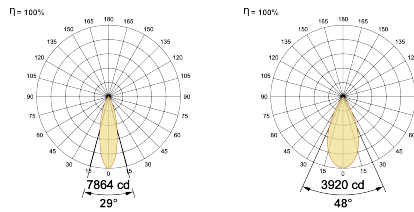

LED Power Watts 24.4W

System Power Watts -

Operating Voltage Vin 48V

Power Factor p.f. -

Light Distribution

LED Technology

Binning 3 Step MacAdam

LED Life Time @ L70/B10 >50000 hours