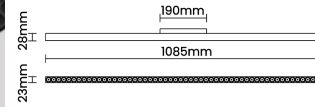

Dark Magic 48V 108 | 25.2W

Product Reference

Environment Indoor

Installation Track Mounted

Construction & Materials

Housing Extruded Aluminium

Primary Lens -

Primary Reflector -

Secondary Reflector Black Raster - PC

Body Finish Black

Diffuser Premium high-transmission opal

Antiglare Baffle -

Thermal Management

Heat Sink Material Aluminium

Cooling Technique Passive Cooling

Optical System

Beam Direction Fixed

Tilt No

Swivel No

Electrical System

Driven with Constant Voltage Driver

Input Voltage/Hz 48V

Control Gear Included

Mounting Remote

LED Power Watts 24.4W

System Power Watts -

Operating Voltage Vin 48V

Power Factor p.f. -