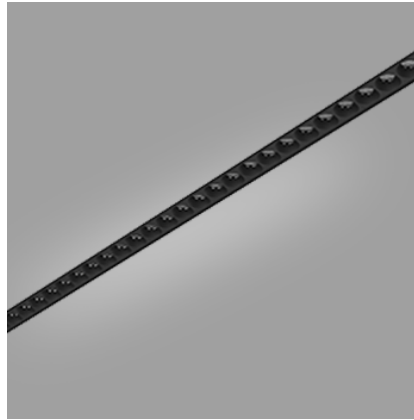

Dark Magic 48V 72 | 18W

Product Reference

Environment Indoor

Installation Track Mounted

Construction & Materials

Housing Extruded Aluminium

Primary Lens -

Primary Reflector -

Secondary Reflector Black Raster - PC

Body Finish Black

Diffuser Premium high-transmission opal

Antiglare Baffle -

Thermal Management

Heat Sink Material Aluminium

Cooling Technique Passive Cooling

Optical System

Beam Direction Fixed

Tilt No

Swivel No

Electrical System

Driven with Constant Voltage Driver

Input Voltage/Hz 48V

Control Gear Included

Mounting Remote

LED Power Watts 17.9W

System Power Watts -

Operating Voltage Vin 48V

Power Factor p.f. -

Light Distribution