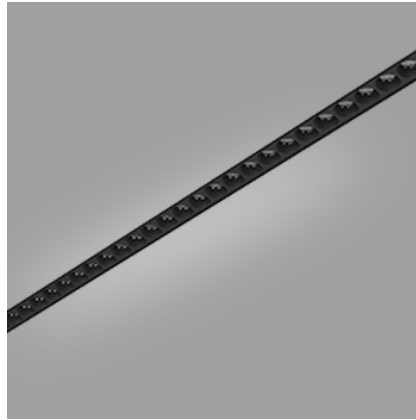

Dark Magic 48V 72 | 18W

Product Reference

Environment Indoor

Installation Track Mounted

Construction & Materials

Housing Extruded Aluminium

Primary Lens -

Primary Reflector -

Secondary Reflector Black Raster - PC

Body Finish Black

Diffuser Premium high-transmission opal

Antiglare Baffle -

Thermal Management

Heat Sink Material Aluminium

Cooling Technique Passive Cooling

Optical System

Beam Direction Fixed

Tilt No

Swivel No

Electrical System

Driven with Constant Voltage Driver

Input Voltage/Hz 48V

Control Gear Included

Mounting Remote

LED Power Watts 17.9W

System Power Watts -

Operating Voltage Vin 48V

Power Factor p.f. -

LED Technology

Binning 3 Step MacAdam

LED Life Time @ L70/B10 >50000 hours

Colour Rendering (CRI) CRI80,CRI90

Led Type SMD high power

LED Fitted Cree 3030 LED 33V-36Vdc/500mA

Controls

Standard Switchable On/Off

Optional DDIM,BTTM,CASAMBI,Non Dimmable

Ordering Details

Code Example:	Name	Watt	CCT	CRI	Angle	Finish	Control
	Dark Magic 48V 72	18W	WW27K	CRI80	29°(MD)	SBL	On/Off

Select one from each column with highlighted values to create the ordering code

NAME	WATT	LUMEN	EFFICACY	CCT	CRI	ANGLE	FINISH	CONTROL		
Dark Magic 48V 72	18W	1969	110	2700K	WW27K	CRI80	29°(MD)	Black SBL	Non Dimmable On/Off	
		2023	113	3000K	WW30K	CRI90	48°(WD)		Dali Dimmable DDIM	
		2130	119	4000K	NW40K				Bluetooth Dimmable BTTM	
		2166	121	5700K	CW57K				Casambi CBTM	
				2700K-5700K	TW					
Dark Magic 48V 72	18W			WW27K	CRI80	29°(MD)	SBL	On/Off