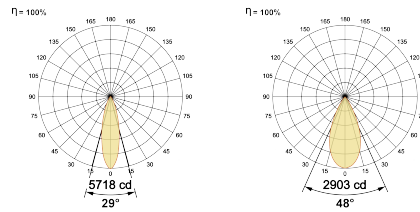

Light Distribution

LED Technology

Binning 3 Step MacAdam

LED Life Time @ L70/B10 >50000 hours

Colour Rendering (CRI) CRI80,CRI90

Led Type SMD high power

LED Fitted Cree 3030 LED 33V-36Vdc/500mA

Controls

Standard Switchable On/Off

Optional DDIM,BTDM,CASAMBI,Non Dimmable