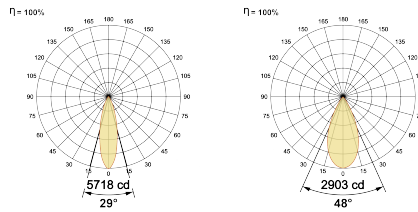

LED Power Watts 17.9W

System Power Watts -

Operating Voltage Vin 48V

Power Factor p.f. -

Light Distribution

LED Technology

Binning 3 Step MacAdam

LED Life Time @ L70/B10 >50000 hours