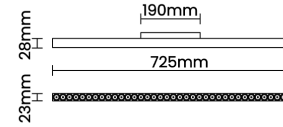

Dark Magic 48V 72 | 18W

Product Reference

Environment Indoor

Installation Track Mounted

Construction & Materials

Housing Extruded Aluminium

Primary Lens -

Primary Reflector -

Secondary Reflector Black Raster - PC

Body Finish Black

Diffuser Premium high-transmission opal

Antiglare Baffle -

Thermal Management

Heat Sink Material Aluminium

Cooling Technique Passive Cooling

Optical System

Beam Direction Fixed

Tilt No

Swivel No

Electrical System

Driven with Constant Voltage Driver

Input Voltage/Hz 48V

Control Gear Included

Mounting Remote

LED Power Watts 17.9W

System Power Watts -

Operating Voltage Vin 48V

Power Factor p.f. -