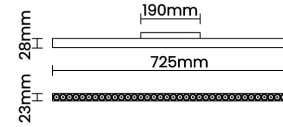

Dark Magic 48V 72 | 18W

Product Reference

Environment Indoor

Installation Track Mounted

Construction & Materials

Housing Extruded Aluminium

Primary Lens -

Primary Reflector -

Secondary Reflector Black Raster - PC

Body Finish Black

Diffuser Premium high-transmission opal

Antiglare Baffle -

Thermal Management

Heat Sink Material Aluminium

Cooling Technique Passive Cooling

Optical System

Beam Direction Fixed

Tilt No

Swivel No

Electrical System

Driven with Constant Voltage Driver

Input Voltage/Hz 48V

Control Gear Included

Mounting Remote

LED Power Watts 17.9W

System Power Watts -

Operating Voltage Vin 48V

Power Factor p.f. -

Ordering Details

Code Example:	Name	Watt	CCT	CRI	Angle	Finish	Control
	Dark Magic 48V 72	18W	WW27K	CRI80	29°(MD)	SBL	On/Off

Select one from each column with highlighted values to create the ordering code

NAME	WATT	LUMEN	EFFICACY	CCT		CRI	ANGLE	FINISH	CONTROL		
Dark Magic 48V 72	18W	1969	110	2700K	WW27K	CRI80	29°(MD)	Black	SBL	Non Dimmable	On/Off
		2023	113	3000K	WW30K	CRI90	48°(WD)			Dali Dimmable	DDIM
		2130	119	4000K	NW40K			Bluetooth Dimmable	BTM		
		2166	121	5700K	CW57K			Casambi	CBTM		
				2700K-5700K		TW					
Dark Magic 48V 72	18W			WW27K		CRI80	29°(MD)	SBL	On/Off