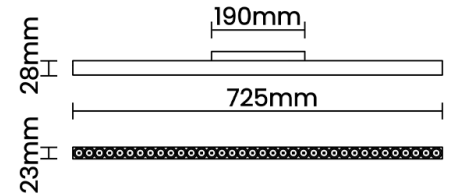

ABBY
LIGHTING

48VDC 50/60Hz

CRI 80

IP20

L80B10
>50,000h

MacAdam
Step 3

UGR<16

optional

Bluetooth

Dimmable

Tunable
White

CRI 90

Dark Magic 48V 72 | 18W

Product Reference

Environment Indoor

Installation Track Mounted

Construction & Materials

Housing Extruded Aluminium

Primary Lens -

Primary Reflector -

Secondary Reflector Black Raster - PC

Body Finish Black

Diffuser -

Antiglare Baffle -

Thermal Management

Heat Sink Material Aluminium

Cooling Technique Passive Cooling

Optical System

Beam Direction Fixed

Tilt No

Swivel No

Electrical System

Driven with Constant Voltage Driver

Input Voltage/Hz 48V

Control Gear Included

Mounting Remote

LED Power Watts 17.9W

System Power Watts -

Operating Voltage Vin 48V

Power Factor p.f. -