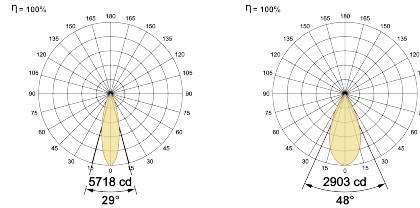

Light Distribution

LED Technology

Binning 3 Step MacAdam

LED Life Time @ L80/B10 >50000 hours

Colour Rendering (CRI) CRI80,CRI90

Led Type SMD high power

LED Fitted Cree 3030 LED 33V-36Vdc/500mA

Controls

Standard Switchable On/Off

Optional DDIM,BTTM,CASAMBI,Non Dimmable

Ordering Details

Code Example:	Name	Watt	CCT	CRI	Angle	Finish	Control
	Dark Magic 48V 72	18W	WW27K	CRI80	29°(MD)	SBL	On/Off

Select one from each column with highlighted values to create the ordering code