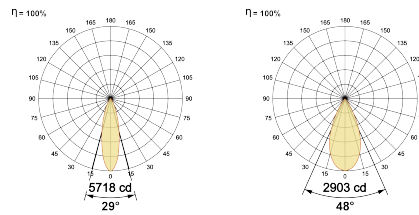

Dark Magic 48V 72 | 18W

Product Reference

Environment Indoor

Installation Track Mounted

Construction & Materials

Housing Extruded Aluminium

Primary Lens -

Primary Reflector -

Secondary Reflector Black Raster - PC

Body Finish Black

Diffuser Premium high-transmission opal

Antiglare Baffle -

Thermal Management

Heat Sink Material Aluminium

Cooling Technique Passive Cooling

Optical System

Beam Direction Fixed

Tilt No

Swivel No

Electrical System

Driven with Constant Voltage Driver

Input Voltage/Hz 48V

Control Gear Included

Mounting Remote

LED Power Watts 17.9W

System Power Watts -

Operating Voltage Vin 48V

Power Factor p.f. -

LED Technology

Binning 3 Step MacAdam

LED Life Time @ L70/B10 >50000 hours

Colour Rendering (CRI) CRI80,CRI90

Led Type SMD high power

LED Fitted Cree 3030 LED 33V-36Vdc/500mA

Controls

Standard Switchable On/Off

Optional DDIM,BTTM,CASAMBI,Non Dimmable

Ordering Details

Code Example:	Name	Watt	CCT	CRI	Angle	Finish	Control
	Dark Magic 48V 72	18W	WW27K	CRI80	29°(MD)	SBL	On/Off

Select one from each column with highlighted values to create the ordering code

NAME	WATT	LUMEN	EFFICACY	CCT	CRI	ANGLE	FINISH	CONTROL		
Dark Magic 48V 72	18W	1969	110	2700K	WW27K	CRI80	29°(MD)	Black SBL	Non Dimmable On/Off	
		2023	113	3000K	WW30K	CRI90	48°(WD)		Dali Dimmable DDIM	
		2130	119	4000K	NW40K				Bluetooth Dimmable BTTM	
		2166	121	5700K	CW57K				Casambi CBTM	
				2700K-5700K	TW					
Dark Magic 48V 72	18W			WW27K	CRI80	29°(MD)	SBL	On/Off