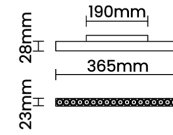

LED Power Watts 12.5W

System Power Watts -

Operating Voltage Vin 48V

Power Factor p.f. -

Ordering Details

Code Example:	Name	Watt	CCT	CRI	Angle	Finish	Control
	Dark Magic 48V 36	12.6W	WW27K	CRI80	29°(MD)	SBL	On/Off

Select one from each column with highlighted values to create the ordering code

NAME	WATT	LUMEN	EFFICACY	CCT	CRI	ANGLE	FINISH	CONTROL		
Dark Magic 48V 36	12.6W	1327	107	2700K	WW27K	CRI80	29°(MD)	Black SBL	Non Dimmable	On/Off
		1364	110	3000K	WW30K	CRI90			48°(WD)	Dali Dimmable
		1438	116	4000K	NW40K				Bluetooth Dimmable	BTTM
		1463	118	5700K	CW57K				Casambi	CBTM
					2700K-5700K	TW				
Dark Magic 48V 36	12.6W			WW27K	CRI80	29°(MD)	SBL	On/Off		