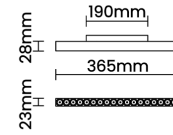

LED Power Watts 12.5W

System Power Watts -

Operating Voltage Vin 48V

Power Factor p.f. -

Ordering Details

Code Example:	Name	Watt	CCT	CRI	Angle	Finish	Control
	Dark Magic 48V 36	12.6W	WW27K	CRI80	29°(MD)	SBL	On/Off

Select one from each column with highlighted values to create the ordering code

NAME	WATT	LUMEN	EFFICACY	CCT	CRI	ANGLE	FINISH	CONTROL	
Dark Magic 48V 36	12.6W	1327	107	2700K	WW27K	CRI80	29°(MD)	Black SBL	Non Dimmable On/Off
		1364	110	3000K	WW30K	CRI90	48°(WD)		Dali Dimmable DDIM
		1438	116	4000K	NW40K				Bluetooth Dimmable BTTM
		1463	118	5700K	CW57K				Casambi CBTM
					2700K-5700K	TW			
Dark Magic 48V 36	12.6W			WW27K	CRI80	29°(MD)	SBL	On/Off	