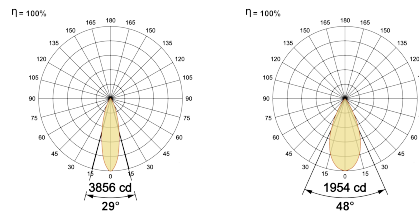

Dark Magic 48V 36 | 12.6W

Product Reference

Environment Indoor

Installation Track Mounted

Construction & Materials

Housing Extruded Aluminium

Primary Lens -

Primary Reflector -

Secondary Reflector Black Raster - PC

Body Finish Black

Diffuser Premium high-transmission opal

Antiglare Baffle -

Thermal Management

Heat Sink Material Aluminium

Cooling Technique Passive Cooling

Optical System

Beam Direction Fixed

Tilt No

Swivel No

Electrical System

Driven with Constant Voltage Driver

Input Voltage/Hz 48V

Control Gear Included

Mounting Remote

LED Power Watts 12.5W

System Power Watts -

Operating Voltage Vin 48V

Power Factor p.f. -

Ordering Details

Code Example:	Name	Watt	CCT	CRI	Angle	Finish	Control
	Dark Magic 48V 36	12.6W	WW27K	CRI80	29°(MD)	SBL	On/Off

Select one from each column with highlighted values to create the ordering code

NAME	WATT	LUMEN	EFFICACY	CCT	CRI	ANGLE	FINISH	CONTROL		
Dark Magic 48V 36	12.6W	1327	107	2700K	WW27K	CRI80	29°(MD)	Black SBL	Non Dimmable On/Off	
		1364	110	3000K	WW30K	CRI90	48°(WD)		Dali Dimmable DDIM	
		1438	116	4000K	NW40K				Bluetooth Dimmable BTTM	
		1463	118	5700K	CW57K				Casambi CBTM	
					2700K-5700K	TW				
Dark Magic 48V 36	12.6W			WW27K	CRI80	29°(MD)	SBL	On/Off		

LED Technology

Binning 3 Step MacAdam

LED Life Time @ L70/B10 >50000 hours

Colour Rendering (CRI) CRI80,CRI90

Led Type SMD high power

LED Fitted Cree 3030 LED 33V-36Vdc/350mA

Controls

Standard Switchable On/Off

Optional DDIM,BTTM,CASAMBI,Non Dimmable