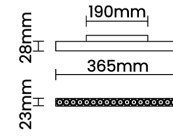

Beam Direction Fixed

Tilt No

Swivel No

Electrical System

Driven with Constant Voltage Driver

Input Voltage/Hz 48V

Control Gear Included

Mounting Remote

LED Power Watts 12.5W

System Power Watts -

Operating Voltage Vin 48V

Power Factor p.f. -

Ordering Details

Code Example:	Name	Watt	CCT	CRI	Angle	Finish	Control
	Dark Magic 48V 36	12.6W	WW27K	CRI80	29°(MD)	SBL	On/Off

Select one from each column with highlighted values to create the ordering code

NAME	WATT	LUMEN	EFFICACY	CCT	CRI	ANGLE	FINISH	CONTROL	
Dark Magic 48V 36	12.6W	1327	107	2700K	WW27K	CRI80	29°(MD)	Black SBL	Non Dimmable On/Off
		1364	110	3000K	WW30K	CRI90	48°(WD)		Dali Dimmable DDIM
		1438	116	4000K	NW40K				Bluetooth Dimmable BTTM
		1463	118	5700K	CW57K				Casambi CBTM
					2700K-5700K	TW			
Dark Magic 48V 36	12.6W			WW27K	CRI80	29°(MD)	SBL	On/Off	