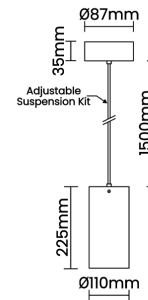

Barrel P 48V | 12.5W

Product Reference

Environment Indoor

Installation Track Mounted

Construction & Materials

Housing Aluminium

Primary Lens -

Primary Reflector -

Secondary Reflector -

Body Finish White,Black

Diffuser Premium high-transmission opal

Antiglare Baffle -

Thermal Management

Heat Sink Material Die cast Aluminium

Cooling Technique Passive Cooling

Optical System

Beam Direction Fixed

Tilt No

Swivel No

Electrical System

Driven with Constant Voltage Driver

Input Voltage/Hz 48V

Control Gear Included

Mounting Remote

LED Power Watts 12.5W

System Power Watts -

Operating Voltage Vin 48V

Power Factor p.f. -