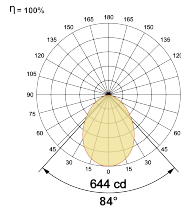

Light Distribution

LED Technology

Binning 3 Step MacAdam

LED Life Time @ L70/B10 >50000 hours

Colour Rendering (CRI) CRI80,CRI90

Led Type SMD mid power

LED Fitted Samsung Mid power LED array 33V-36Vdc/350mA

Controls

Standard Switchable On/Off

Optional DDIM,BTDM,CASAMBI,Non Dimmable

Ordering Details

Code Example:	Name	Watt	CCT	CRI	Angle	Finish	Control
	Barrel P 48V	12.5W	WW27K	CRI80	84°	SWH	On/Off

Select one from each column with highlighted values to create the ordering code

NAME	WATT	LUMEN	EFFICACY	CCT	CRI	ANGLE	FINISH	CONTROL
Barrel P 48V	12.5W	1313	105	2700K	WW27K	84°	White	Non Dimmable
		1350	108	3000K	WW30K		Black	Dali Dimmable
		1413	113	4000K	NW40K			Bluetooth Dimmable
		1450	116	5700K	CW57K			Casambi
				2700K-5700K	TW			
Barrel P 48V	12.5W			WW27K	CRI80	84°	SWH	On/Off