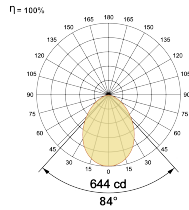

LED Power Watts 12.5W

System Power Watts -

Operating Voltage Vin 48V

Power Factor p.f. -

Light Distribution

LED Technology

Binning 3 Step MacAdam

LED Life Time @ L70/B10 >50000 hours