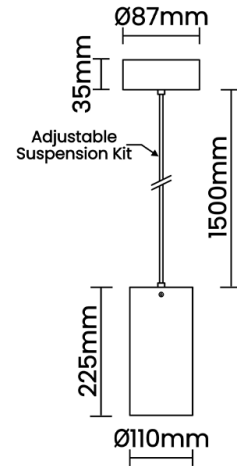

Barrel P 48V | 12.5W

Product Reference

Environment Indoor

Installation Track Mounted

Construction & Materials

Housing Aluminium

Primary Lens -

Primary Reflector -

Secondary Reflector -

Body Finish White,Black

Diffuser Premium high-transmission opal

Antiglare Baffle -

Thermal Management

Heat Sink Material Die cast Aluminium

Cooling Technique Passive Cooling

Optical System

Beam Direction Fixed

Tilt No

Swivel No

Electrical System

Driven with Constant Voltage Driver

Input Voltage/Hz 48V

Control Gear Included

Mounting Remote

LED Power Watts 12.5W

System Power Watts -

Operating Voltage Vin 48V

Power Factor p.f. -

Light Distribution

LED Technology

Binning 3 Step MacAdam

LED Life Time @ L80/B10 >50000 hours

Colour Rendering (CRI) CRI80,CRI90

Led Type SMD mid power

LED Fitted Samsung Mid power LED array 33V-36Vdc/350mA

Controls

Standard Switchable On/Off

Optional DDIM,BTTM,CASAMBI,Non Dimmable

Ordering Details

Code Example:	Name	Watt	CCT	CRI	Angle	Finish	Control
	Barrel P 48V	12.5W	WW27K	CRI80	84°	SWH	On/Off

Select one from each column with highlighted values to create the ordering code