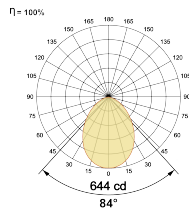

LED Power Watts 12.5W

System Power Watts -

Operating Voltage Vin 48V

Power Factor p.f. -

Light Distribution

LED Technology

Binning 3 Step MacAdam

LED Life Time @ L70/B10 >50000 hours