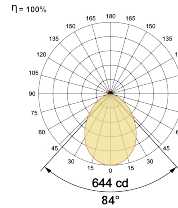

LED Power Watts 12.5W

System Power Watts -

Operating Voltage Vin 48V

Power Factor p.f. -

Light Distribution

LED Technology

Binning 3 Step MacAdam

LED Life Time @ L80/B10 >50000 hours