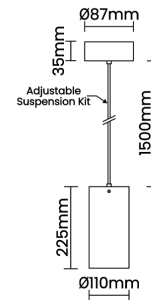

Barrel P 48V | 12.5W

Product Reference

Environment Indoor

Installation Track Mounted

Construction & Materials

Housing Aluminium

Primary Lens -

Primary Reflector -

Secondary Reflector -

Body Finish White,Black

Diffuser Premium high-transmission opal

Antiglare Baffle -

Thermal Management

Heat Sink Material Die cast Aluminium

Cooling Technique Passive Cooling

Optical System

Beam Direction Fixed

Tilt No

Swivel No

Electrical System

Driven with Constant Voltage Driver

Input Voltage/Hz 48V

Control Gear Included

Mounting Remote

LED Power Watts 12.5W

System Power Watts -

Operating Voltage Vin 48V

Power Factor p.f. -