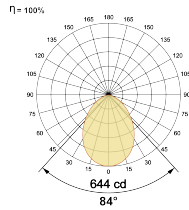

Light Distribution

LED Technology

Binning 3 Step MacAdam

LED Life Time @ L70/B10 >50000 hours

Colour Rendering (CRI) CRI80,CRI90

Led Type SMD mid power

LED Fitted Samsung Mid power LED array 33V-36Vdc/350mA

Controls

Standard Switchable On/Off

Optional DDIM,BTTM,CASAMBI,Non Dimmable

Ordering Details

Code Example:	Name	Watt	CCT	CRI	Angle	Finish	Control
	Barrel S 48V	12.5W	WW27K	CRI80	84°	SWH	On/Off

Select one from each column with highlighted values to create the ordering code

NAME	WATT	LUMEN	EFFICACY	CCT	CRI	ANGLE	FINISH	CONTROL
Barrel S 48V	12.5W	1313	105	2700K	WW27K	84°	White	Non Dimmable
		1350	108	3000K	WW30K		Black	Dali Dimmable
		1413	113	4000K	NW40K		SBL	Bluetooth Dimmable
		1450	116	5700K	CW57K			Casambi
				2700K-5700K	TW			
Barrel S 48V	12.5W			WW27K	CRI80	84°	SWH	On/Off