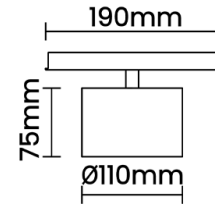

Barrel S 48V | 12.5W

Product Reference

Environment Indoor

Installation Track Mounted

Construction & Materials

Housing Aluminium

Primary Lens -

Primary Reflector -

Secondary Reflector -

Body Finish White,Black

Diffuser Premium high-transmission opal

Antiglare Baffle -

Thermal Management

Heat Sink Material Die cast Aluminium

Cooling Technique Passive Cooling

Optical System

Beam Direction Fixed

Tilt No

Swivel No

Electrical System

Driven with Constant Voltage Driver

Input Voltage/Hz 48V

Control Gear Included

Mounting Remote

LED Power Watts 12.5W

System Power Watts -

Operating Voltage Vin 48V

Power Factor p.f. -