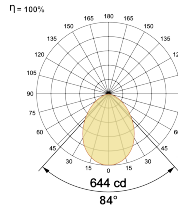

LED Power Watts 12.5W

System Power Watts -

Operating Voltage Vin 48V

Power Factor p.f. -

Light Distribution

LED Technology

Binning 3 Step MacAdam

LED Life Time @ L80/B10 >50000 hours