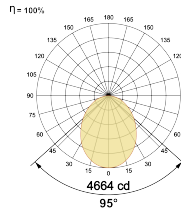

## Optical System

Beam Direction General Diffuse

Tilt No

Swivel No