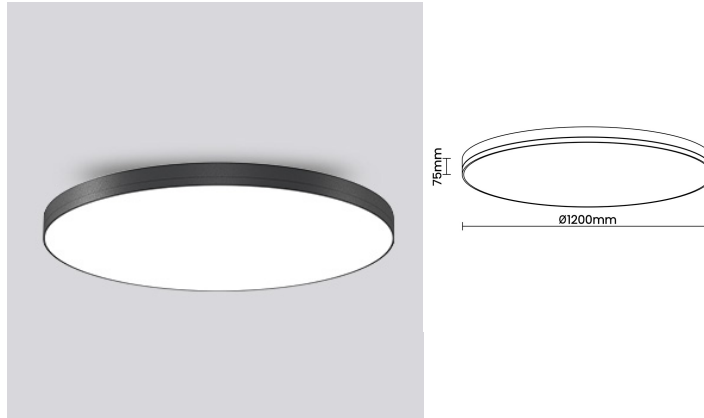

## Product Reference

Environment Indoor

Installation Ceiling Surface

## Construction & Materials

Housing Extruded and Sheet Aluminium

Primary Lens -

Primary Reflector White Optics

Secondary Reflector -

Body Finish White,Black,Custom

Diffuser Opal PC, Microprismatic

Antiglare Baffle -

## Optical System

Beam Direction General Diffuse

Tilt No

Swivel No