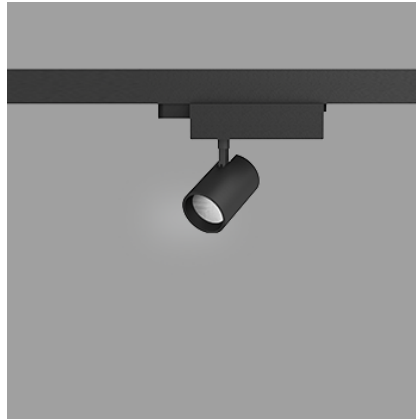

Tango 50 | 15W

Product Reference

Environment Indoor

Installation Track Mounted

Construction & Materials

Housing Extruded and Die Cast Aluminium

Primary Lens PMMA

Primary Reflector PC metallised

Secondary Reflector -

Body Finish White,Black

Diffuser -

Antiglare Baffle -

Thermal Management

Heat Sink Material Aluminium

Cooling Technique Passive Cooling

Optical System

Beam Direction Adjustable

Tilt Yes

Swivel Yes

Electrical System

Driven with Constant Current Driver

Input Voltage/Hz 220V- 240V/50-60Hz

Control Gear Included

Mounting Integral

LED Power Watts 12.6

System Power Watts 14.5W

Operating Voltage Vin 220-240 Vac

Power Factor p.f. > 0.95