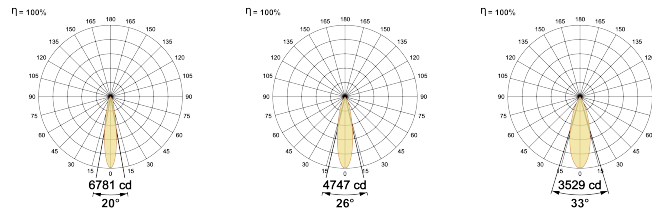

LED Power Watts 12.6

System Power Watts 14.5W

Operating Voltage Vin 220-240 Vac

Power Factor p.f. > 0.95

Light Distribution

LED Technology

Binning 3 Step MacAdam

LED Life Time @ L70/B10 >50000 hours