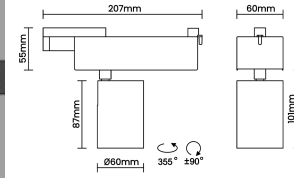

Tango 50 | 15W

Product Reference

Environment Indoor

Installation Track Mounted

Construction & Materials

Housing Extruded and Die Cast Aluminium

Primary Lens PMMA

Primary Reflector PC metallised

Secondary Reflector -

Body Finish White,Black

Diffuser -

Antiglare Baffle -

Thermal Management

Heat Sink Material Aluminium

Cooling Technique Passive Cooling

Optical System

Beam Direction Adjustable

Tilt Yes

Swivel Yes

Electrical System

Driven with Constant Current Driver

Input Voltage/Hz 220V- 240V/50-60Hz

Control Gear Included

Mounting Integral

LED Power Watts 12.6

System Power Watts 14.5W

Operating Voltage Vin 220-240 Vac

Power Factor p.f. > 0.95