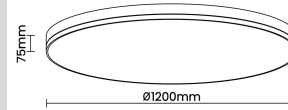

Circulo S 120 | 78W

Product Reference

Environment Indoor

Installation Ceiling Surface

Construction & Materials

Housing Extruded and Sheet Aluminium

Primary Lens -

Primary Reflector White Optics

Secondary Reflector -

Body Finish White,Black,Custom

Diffuser Opal PC, Microprismatic

Antiglare Baffle -

Thermal Management

Heat Sink Material Aluminium

Cooling Technique Passive Cooling

Optical System

Beam Direction General Diffuse

Tilt No

Swivel No

Electrical System

Driven with Constant Current Driver

Input Voltage/Hz 220V- 240V/50-60Hz

Control Gear Included

Mounting Integral

LED Power Watts 67.2W

System Power Watts 78.1W

Operating Voltage Vin 220-240 Vac

Power Factor p.f. > 0.95