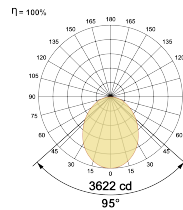

Light Distribution

LED Technology

Binning 3 Step MacAdam

LED Life Time @ L70/B10 >50000 hours

Colour Rendering (CRI) CRI80,CRI90

Led Type SMD mid power

LED Fitted Samsung Mid power LED array 43V-48Vdc/1550mA

Controls

Standard Switchable On/Off

Optional DDIM,CASAMBI,Non Dimmable

Ordering Details

Code Example:	Name	Watt	CCT	CRI	Angle	Finish	Control
	Circulo S 120	78W	WW27K	CRI80	96°	SWH	On/Off

Select one from each column with highlighted values to create the ordering code

NAME	WATT	LUMEN	EFFICACY	CCT		CRI	ANGLE	FINISH		CONTROL	
Circulo S 120	78W	8513	109	2700K	WW27K	CRI80	96°	White	SWH	Non Dimmable	On/Off
		8669	111	3000K	WW30K	CRI90		Black	SBL	Dali Dimmable	DDIM
		8903	114	4000K	NW40K			Custom	CSM	Casambi	CBTM
		9060	116	5700K	CW57K						
				2700K-5700K	TW						
Circulo S 120	78W			WW27K		CRI80	96°	SWH		On/Off