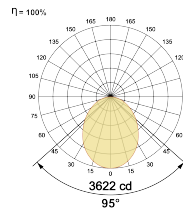

LED Power Watts 67.2W

System Power Watts 78.1W

Operating Voltage Vin 220-240 Vac

Power Factor p.f. > 0.95

Light Distribution

LED Technology

Binning 3 Step MacAdam

LED Life Time @ L70/B10 >50000 hours