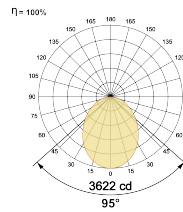

Light Distribution

LED Technology

Binning 3 Step MacAdam

LED Life Time @ L70/B10 >50000 hours

Colour Rendering (CRI) CRI80,CRI90

Led Type SMD mid power

LED Fitted Samsung Mid power LED array 43V-48Vdc/1550mA

Controls

Standard Switchable On/Off

Optional DDIM,CASAMBI,Non Dimmable

Ordering Details

Code Example:	Name	Watt	CCT	CRI	Angle	Finish	Control
	Circulo S 120	78W	WW27K	CRI80	96°	SWH	On/Off

Select one from each column with highlighted values to create the ordering code

NAME	WATT	LUMEN	EFFICACY	CCT		CRI	ANGLE	FINISH		CONTROL	
Circulo S 120	78W	8513	109	2700K	WW27K	CRI80	96°	White	SWH	Non Dimmable	On/Off
		8669	111	3000K	WW30K	CRI90		Black	SBL	Dali Dimmable	DDIM
		8903	114	4000K	NW40K			Custom	CSM	Casambi	CBTM
		9060	116	5700K	CW57K						
				2700K-5700K	TW						
Circulo S 120	78W			WW27K		CRI80	96°	SWH		On/Off