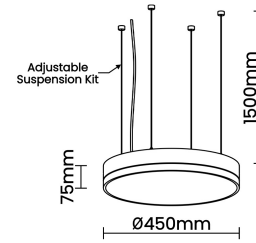

Circulo P 45 | 24W

Product Reference

Environment Indoor

Installation Ceiling Suspended

Construction & Materials

Housing Extruded and Sheet Aluminium

Primary Lens -

Primary Reflector White Optics

Secondary Reflector -

Body Finish White,Black,Custom

Diffuser Opal PC, Microprismatic

Antiglare Baffle -

Thermal Management

Heat Sink Material Aluminium

Cooling Technique Passive Cooling

Optical System

Beam Direction General Diffuse

Tilt No

Swivel No

Electrical System

Driven with Constant Current Driver

Input Voltage/Hz 220V- 240V/50-60Hz

Control Gear Included

Mounting Integral

LED Power Watts 20.7W

System Power Watts 23.8W

Operating Voltage Vin 220-240 Vac

Power Factor p.f. > 0.95

LED Technology

Binning 3 Step MacAdam

LED Life Time @ L70/B10 >50000 hours

Colour Rendering (CRI) CRI80,CRI90

Led Type SMD mid power

LED Fitted Samsung Mid power LED array 43V-48Vdc/500mA

Controls

Standard Switchable On/Off

Optional DDIM,CASAMBI,Non Dimmable

Ordering Details

Code Example:	Name	Watt	CCT	CRI	Angle	Finish	Control
	Circulo P 45	24W	WW27K	CRI80	94°	SWH	On/Off

Select one from each column with highlighted values to create the ordering code

NAME	WATT	LUMEN	EFFICACY	CCT		CRI	ANGLE	FINISH		CONTROL	
Circulo P 45	24W	2856	120	2700K	WW27K	CRI80	94°	White	SWH	Non Dimmable	On/Off
		2904	122	3000K	WW30K	CRI90		Black	SBL	Dali Dimmable	DDIM
		2975	125	4000K	NW40K			Custom	CSM	Casambi	CBTM
		3023	127	5700K	CW57K						
				2700K-5700K	TW						
Circulo P 45	24W			WW27K		CRI80	94°	SWH		On/Off