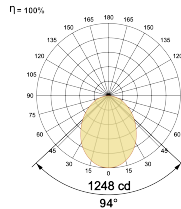

Circulo P 45 | 24W

Product Reference

Environment Indoor

Installation Ceiling Suspended

Construction & Materials

Housing Extruded and Sheet Aluminium

Primary Lens -

Primary Reflector White Optics

Secondary Reflector -

Body Finish White,Black,Custom

Diffuser Opal PC, Microprismatic

Antiglare Baffle -

Thermal Management

Heat Sink Material Aluminium

Cooling Technique Passive Cooling

Optical System

Beam Direction General Diffuse

Tilt No

Swivel No

Electrical System

Driven with Constant Current Driver

Input Voltage/Hz 220V- 240V/50-60Hz

Control Gear Included

Mounting Integral

LED Power Watts 20.7W

System Power Watts 23.8W

Operating Voltage Vin 220-240 Vac

Power Factor p.f. > 0.95

LED Technology

Binning 3 Step MacAdam

LED Life Time @ L70/B10 >50000 hours

Colour Rendering (CRI) CRI80,CRI90

Led Type SMD mid power

LED Fitted Samsung Mid power LED array 43V-48Vdc/500mA

Controls

Standard Switchable On/Off

Optional DDIM,CASAMBI,Non Dimmable

Ordering Details

Code Example:	Name	Watt	CCT	CRI	Angle	Finish	Control
	Circulo P 45	24W	WW27K	CRI80	94°	SWH	On/Off

Select one from each column with highlighted values to create the ordering code

NAME	WATT	LUMEN	EFFICACY	CCT		CRI	ANGLE	FINISH		CONTROL	
Circulo P 45	24W	2856	120	2700K	WW27K	CRI80	94°	White	SWH	Non Dimmable	On/Off
		2904	122	3000K	WW30K	CRI90		Black	SBL	Dali Dimmable	DDIM
		2975	125	4000K	NW40K			Custom	CSM	Casambi	CBTM
		3023	127	5700K	CW57K						
				2700K-5700K	TW						
Circulo P 45	24W			WW27K		CRI80	94°	SWH		On/Off