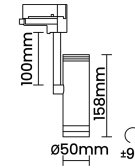

Ovo Mini TA | 5W

Product Reference

Environment Indoor

Installation Track Mounted

Construction & Materials

Housing Aluminium

Primary Lens PMMA

Primary Reflector PC metallised

Secondary Reflector -

Body Finish White,Black

Diffuser -

Antiglare Baffle -

Thermal Management

Heat Sink Material Die cast Aluminium

Cooling Technique Passive Cooling

Optical System

Beam Direction Adjustable

Tilt Yes

Swivel Yes

Electrical System

Driven with Constant Current Driver

Input Voltage/Hz 220V- 240V/50-60Hz

Control Gear Included

Mounting Integral

LED Power Watts 3.4W

System Power Watts 4.5W

Operating Voltage Vin 220-240 Vac

Power Factor p.f. > 0.5