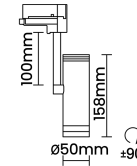

Ovo Mini TA | 5W

Product Reference

Environment Indoor

Installation Track Mounted

Construction & Materials

Housing Aluminium

Primary Lens PMMA

Primary Reflector PC metallised

Secondary Reflector -

Body Finish White,Black

Diffuser -

Antiglare Baffle -

Thermal Management

Heat Sink Material Die cast Aluminium

Cooling Technique Passive Cooling

Optical System

Beam Direction Adjustable

Tilt Yes

Swivel Yes

Electrical System

Driven with Constant Current Driver

Input Voltage/Hz 220V- 240V/50-60Hz

Control Gear Included

Mounting Integral

LED Power Watts 3.4W

System Power Watts 4.5W

Operating Voltage Vin 220-240 Vac

Power Factor p.f. > 0.5

LED Technology

Binning 3 Step MacAdam

LED Life Time @ L70/B10 >50000 hours

Colour Rendering (CRI) CRI80,CRI90

Led Type COB

LED Fitted CREE COB LED 9Vdc/350mA

Controls

Standard Switchable On/Off

Optional Non Dimmable

Ordering Details

Code Example:	Name	Watt	CCT	CRI	Angle	Finish	Control
	Ovo Mini TA	5W	WW27K	CRI80	33°(MD)	SWH	On/Off

Select one from each column with highlighted values to create the ordering code

NAME	WATT	LUMEN	EFFICACY	CCT	CRI	ANGLE	FINISH	CONTROL
Ovo Mini TA	5W	330	75	2700K	WW27K	33°(MD)	White	Non Dimmable
		352	80	3000K	WW30K		Black	
		374	85	4000K	NW40K			
		383	87	5700K	CW57K			
Ovo Mini TA	5W			WW27K	CRI80	33°(MD)	SWH	On/off