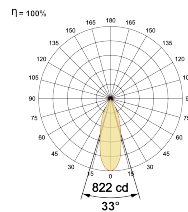

Ovo Mini TA | 5W

Product Reference

Environment Indoor

Installation Track Mounted

Construction & Materials

Housing Aluminium

Primary Lens PMMA

Primary Reflector PC metallised

Secondary Reflector -

Body Finish White,Black

Diffuser -

Antiglare Baffle -

Thermal Management

Heat Sink Material Die cast Aluminium

Cooling Technique Passive Cooling

Optical System

Beam Direction Adjustable

Tilt Yes

Swivel Yes

Electrical System

Driven with Constant Current Driver

Input Voltage/Hz 220V- 240V/50-60Hz

Control Gear Included

Mounting Integral

LED Power Watts 3.4W

System Power Watts 4.5W

Operating Voltage Vin 220-240 Vac

Power Factor p.f. > 0.5

LED Technology

Binning 3 Step MacAdam

LED Life Time @ L70/B10 >50000 hours

Colour Rendering (CRI) CRI80,CRI90

Led Type COB

LED Fitted CREE COB LED 9Vdc/350mA

Controls

Standard Switchable On/Off

Optional Non Dimmable

Ordering Details

Code Example:	Name	Watt	CCT	CRI	Angle	Finish	Control
	Ovo Mini TA	5W	WW27K	CRI80	33°(MD)	SWH	On/Off

Select one from each column with highlighted values to create the ordering code

NAME	WATT	LUMEN	EFFICACY	CCT	CRI	ANGLE	FINISH	CONTROL
Ovo Mini TA	5W	330	75	2700K	WW27K	33°(MD)	White	Non Dimmable
		352	80	3000K	WW30K		Black	
		374	85	4000K	NW40K			
		383	87	5700K	CW57K			
Ovo Mini TA	5W			WW27K	CRI80	33°(MD)	SWH	On/off