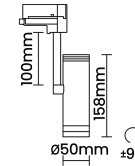

Ovo Mini TA | 5W

Product Reference

Environment Indoor

Installation Track Mounted

Construction & Materials

Housing Aluminium

Primary Lens PMMA

Primary Reflector PC metallised

Secondary Reflector -

Body Finish White,Black

Diffuser -

Antiglare Baffle -

Thermal Management

Heat Sink Material Die cast Aluminium

Cooling Technique Passive Cooling

Optical System

Beam Direction Adjustable

Tilt Yes

Swivel Yes

Electrical System

Driven with Constant Current Driver

Input Voltage/Hz 220V- 240V/50-60Hz

Control Gear Included

Mounting Integral

LED Power Watts 3.4W

System Power Watts 4.5W

Operating Voltage Vin 220-240 Vac

Power Factor p.f. > 0.5