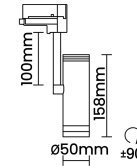

Ovo Mini TA | 5W

Product Reference

Environment Indoor

Installation Track Mounted

Construction & Materials

Housing Aluminium

Primary Lens PMMA

Primary Reflector PC metallised

Secondary Reflector -

Body Finish White,Black

Diffuser -

Antiglare Baffle -

Thermal Management

Heat Sink Material Die cast Aluminium

Cooling Technique Passive Cooling

Optical System

Beam Direction Adjustable

Tilt Yes

Swivel Yes

Electrical System

Driven with Constant Current Driver

Input Voltage/Hz 220V- 240V/50-60Hz

Control Gear Included

Mounting Integral

LED Power Watts 3.4W

System Power Watts 4.5W

Operating Voltage Vin 220-240 Vac

Power Factor p.f. > 0.5