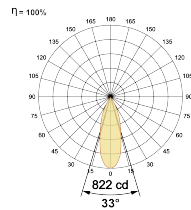

Light Distribution

LED Technology

Binning 3 Step MacAdam

LED Life Time @ L70/B10 >50000 hours

Colour Rendering (CRI) CRI80,CRI90

Led Type COB

LED Fitted CREE COB LED 9Vdc/350mA

Controls

Standard Switchable On/Off

Optional Non Dimmable

Ordering Details

Code Example:	Name	Watt	CCT	CRI	Angle	Finish	Control
	Ovo Mini TA	5W	WW27K	CRI80	33°(MD)	SWH	On/Off

Select one from each column with highlighted values to create the ordering code

NAME	WATT	LUMEN	EFFICACY	CCT	CRI	ANGLE	FINISH	CONTROL
Ovo Mini TA	5W	330	75	2700K	WW27K	33°(MD)	White	Non Dimmable
		352	80	3000K	WW30K		Black	
		374	85	4000K	NW40K		SBL	
		383	87	5700K	CW57K			
Ovo Mini TA	5W			WW27K	CRI80	33°(MD)	SWH	On/off