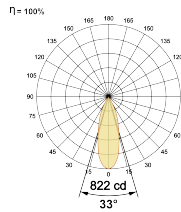

LED Power Watts 3.4W

System Power Watts 4.5W

Operating Voltage Vin 220-240 Vac

Power Factor p.f. > 0.5

Light Distribution

LED Technology

Binning 3 Step MacAdam

LED Life Time @ L80/B10 >50000 hours