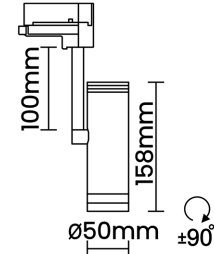

Ovo Mini TA | 5W

Product Reference

Environment Indoor

Installation Track Mounted

Construction & Materials

Housing Aluminium

Primary Lens PMMA

Primary Reflector PC metallised

Secondary Reflector -

Body Finish White,Black

Diffuser -

Antiglare Baffle -

Thermal Management

Heat Sink Material Die cast Aluminium

Cooling Technique Passive Cooling

Optical System

Beam Direction Adjustable

Tilt Yes

Swivel Yes

Electrical System

Driven with Constant Current Driver

Input Voltage/Hz 220V- 240V/50-60Hz

Control Gear Included

Mounting Integral

LED Power Watts 3.4W

System Power Watts 4.5W

Operating Voltage Vin 220-240 Vac

Power Factor p.f. > 0.5