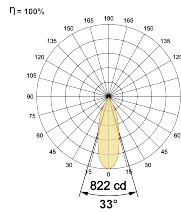

LED Power Watts 3.4W

System Power Watts 4.5W

 Operating Voltage V_{in} 220-240 Vac

Power Factor p.f. > 0.5

Light Distribution

LED Technology

Binning 3 Step MacAdam

LED Life Time @ L80/B10 >50000 hours