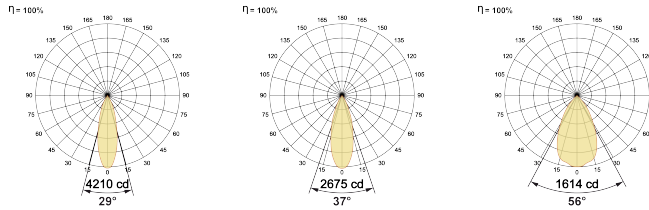

LED Power Watts 12.3W

System Power Watts 14.1W

Operating Voltage Vin 220-240 Vac

Power Factor p.f. > 0.95

Light Distribution

LED Technology

Binning 3 Step MacAdam

LED Life Time @ L70/B10 >50000 hours