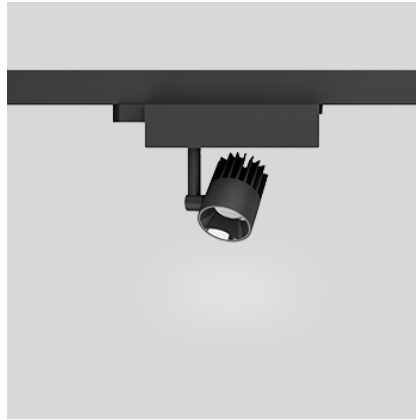

Go Pro 35 HGB | 15W

Product Reference

Environment Indoor

Installation Track Mounted

Construction & Materials

Housing Die Cast Aluminium

Primary Lens PMMA

Primary Reflector -

Secondary Reflector Anodised

Body Finish White,Black

Diffuser -

Antiglare Baffle -

Thermal Management

Heat Sink Material Die cast Aluminium

Cooling Technique Passive Cooling

Optical System

Beam Direction Adjustable

Tilt Yes

Swivel Yes

Electrical System

Driven with Constant Current Driver

Input Voltage/Hz 220V- 240V/50-60Hz

Control Gear Included

Mounting Integral

LED Power Watts 12.3W

System Power Watts 14.1W

Operating Voltage Vin 220-240 Vac

Power Factor p.f. > 0.95