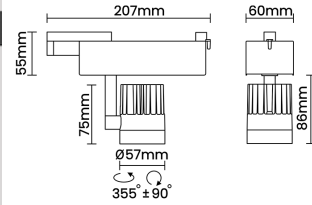

Go Pro 35 HGB | 15W

Product Reference

Environment Indoor

Installation Track Mounted

Construction & Materials

Housing Die Cast Aluminium

Primary Lens PMMA

Primary Reflector -

Secondary Reflector Anodised

Body Finish White,Black

Diffuser -

Antiglare Baffle -

Thermal Management

Heat Sink Material Die cast Aluminium

Cooling Technique Passive Cooling

Optical System

Beam Direction Adjustable

Tilt Yes

Swivel Yes

Electrical System

Driven with Constant Current Driver

Input Voltage/Hz 220V- 240V/50-60Hz

Control Gear Included

Mounting Integral

LED Power Watts 12.3W

System Power Watts 14.1W

Operating Voltage Vin 220-240 Vac

Power Factor p.f. > 0.95