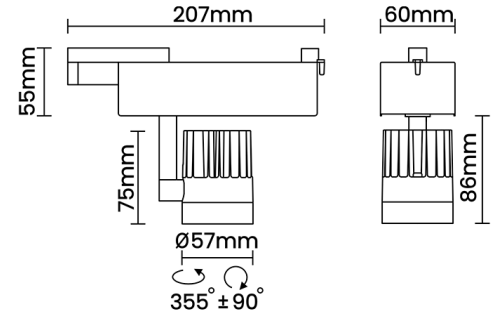

Go Pro 35 HGB | 10W

Product Reference

Environment Indoor

Installation Track Mounted

Construction & Materials

Housing Die Cast Aluminium

Primary Lens PMMA

Primary Reflector -

Secondary Reflector Anodised

Body Finish White,Black

Diffuser -

Antiglare Baffle -

Thermal Management

Heat Sink Material Die cast Aluminium

Cooling Technique Passive Cooling

Optical System

Beam Direction Adjustable

Tilt Yes

Swivel Yes

Electrical System

Driven with Constant Current Driver

Input Voltage/Hz 220V- 240V/50-60Hz

Control Gear Included

Mounting Integral

LED Power Watts 8.7W

System Power Watts 10.0W

Operating Voltage V_{in} 220-240 Vac

Power Factor p.f. > 0.95