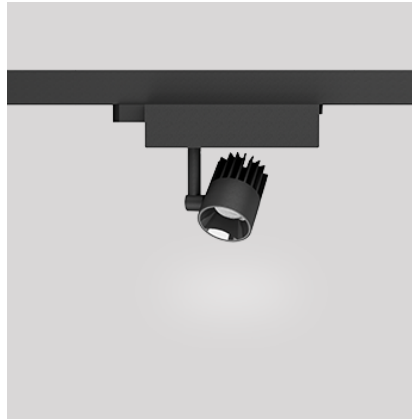

Go Pro 35 HGB | 10W

Product Reference

Environment Indoor

Installation Track Mounted

Construction & Materials

Housing Die Cast Aluminium

Primary Lens PMMA

Primary Reflector -

Secondary Reflector Anodised

Body Finish White,Black

Diffuser -

Antiglare Baffle -

Thermal Management

Heat Sink Material Die cast Aluminium

Cooling Technique Passive Cooling

Optical System

Beam Direction Adjustable

Tilt Yes

Swivel Yes

Electrical System

Driven with Constant Current Driver

Input Voltage/Hz 220V- 240V/50-60Hz

Control Gear Included

Mounting Integral

LED Power Watts 8.7W

System Power Watts 10.0W

Operating Voltage V_{in} 220-240 Vac

Power Factor p.f. > 0.95