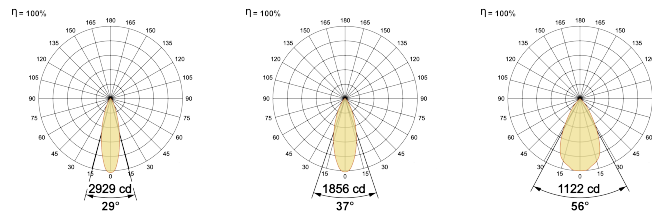

Light Distribution

LED Technology

Binning 3 Step MacAdam

LED Life Time @ L80/B10 >50000 hours

Colour Rendering (CRI) CRI80,CRI90

Led Type COB

LED Fitted CREE COB LED 36Vdc/250mA

Controls

Standard Switchable On/Off

Optional PDIM,DDIM,BTTM,CASAMBI,Non Dimmable

Ordering Details

Code Example:	Name	Watt	CCT	CRI	Angle	Finish	Control
	Go Pro 35 HGB	10W	WW27K	CRI80	29°(MD)	SWH	On/Off

Select one from each column with highlighted values to create the ordering code